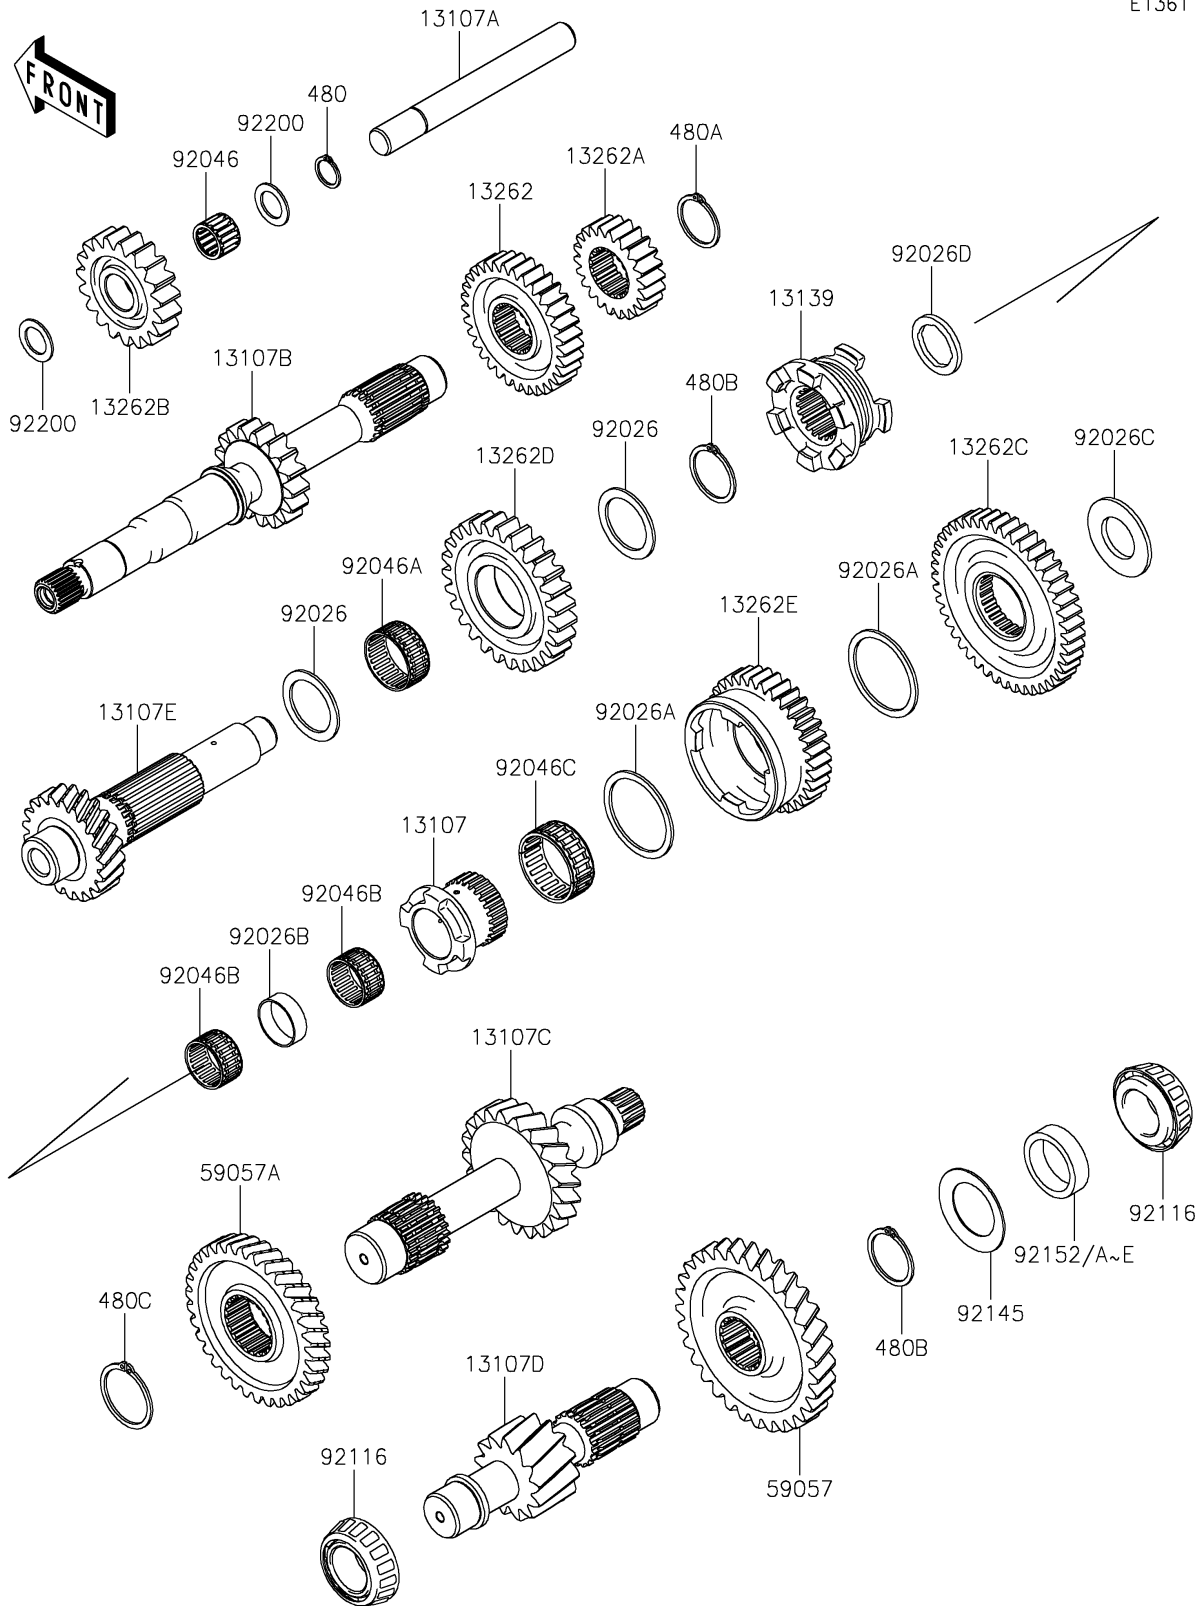

2025 MULE PRO-FXR 1000 LE

PARTS DIAGRAM

Transmission

E1361

2025 MULE PRO-FXR 1000 LE

PARTS LIST

Transmission

ITEM NAME

PART NUMBER

QUANTITY
