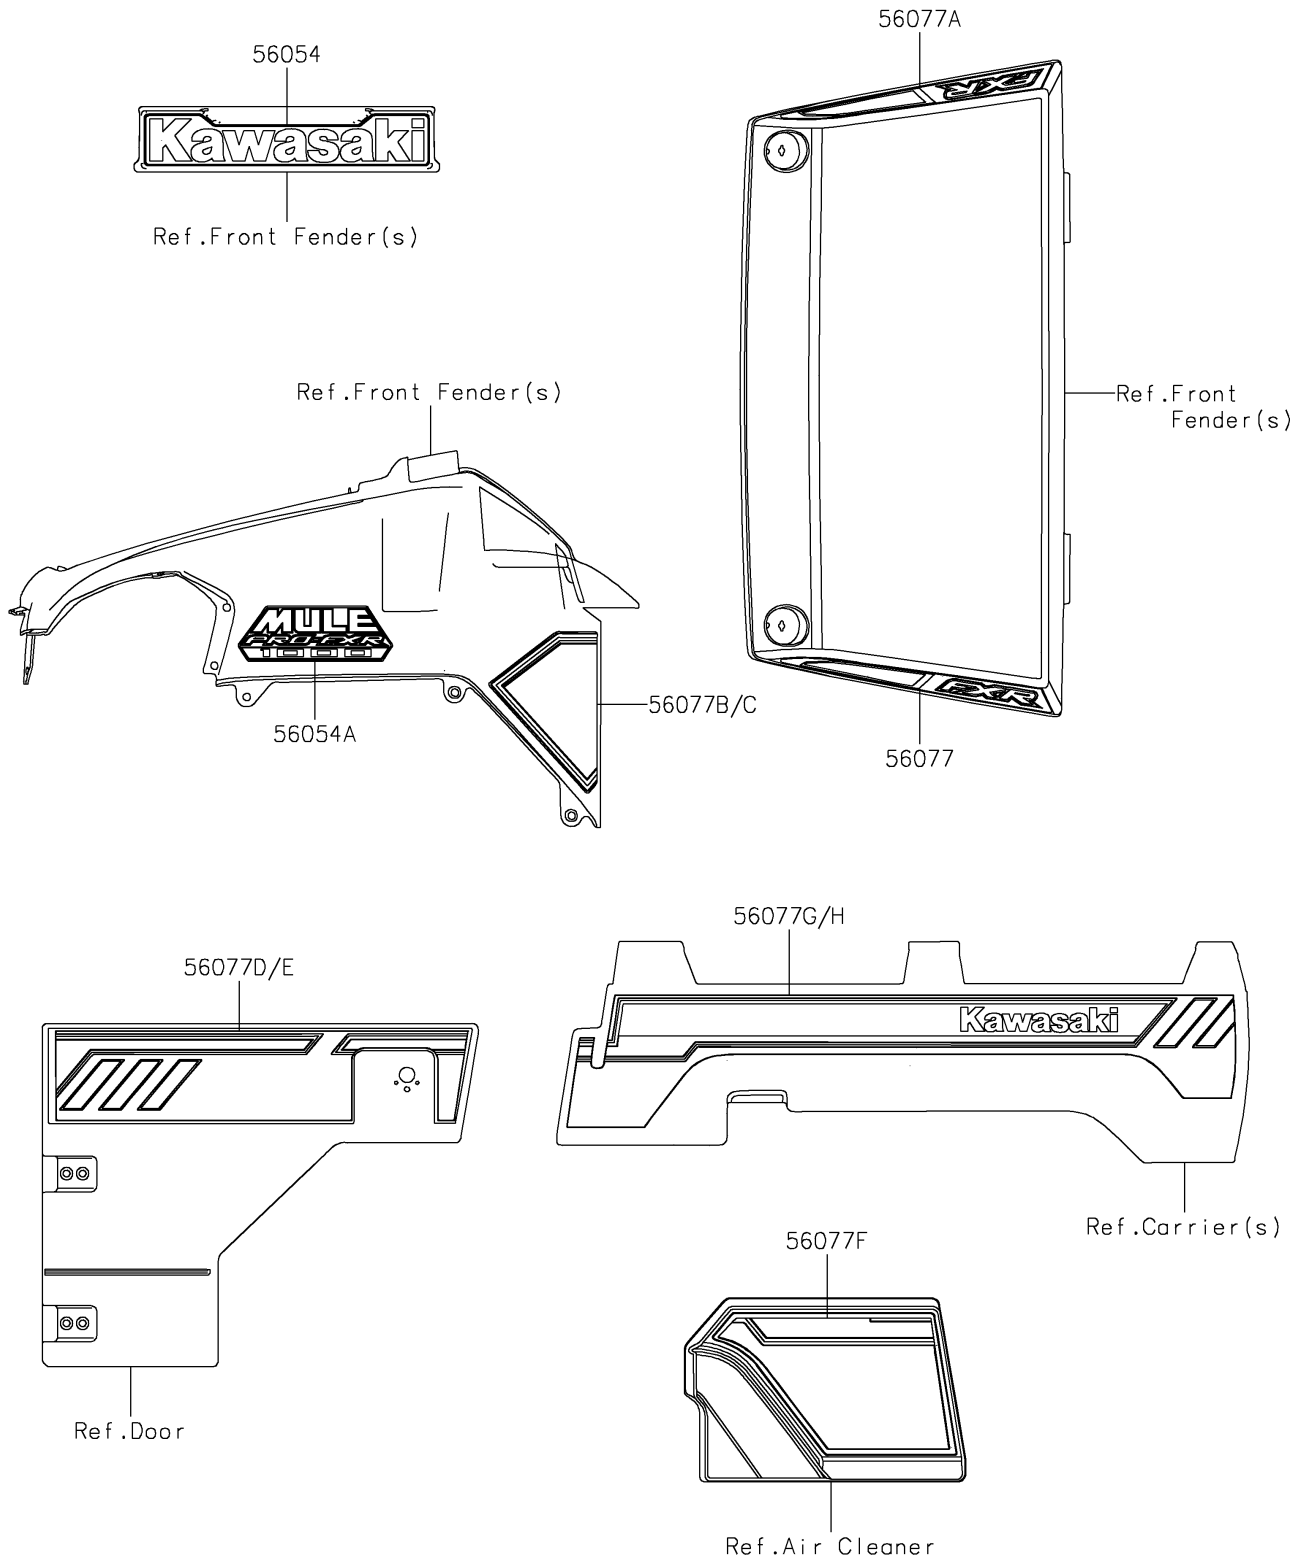

2024 MULE PRO-FXR™ 1000

PARTS DIAGRAM

Decals(MRFNN/MRFNL)

F2861