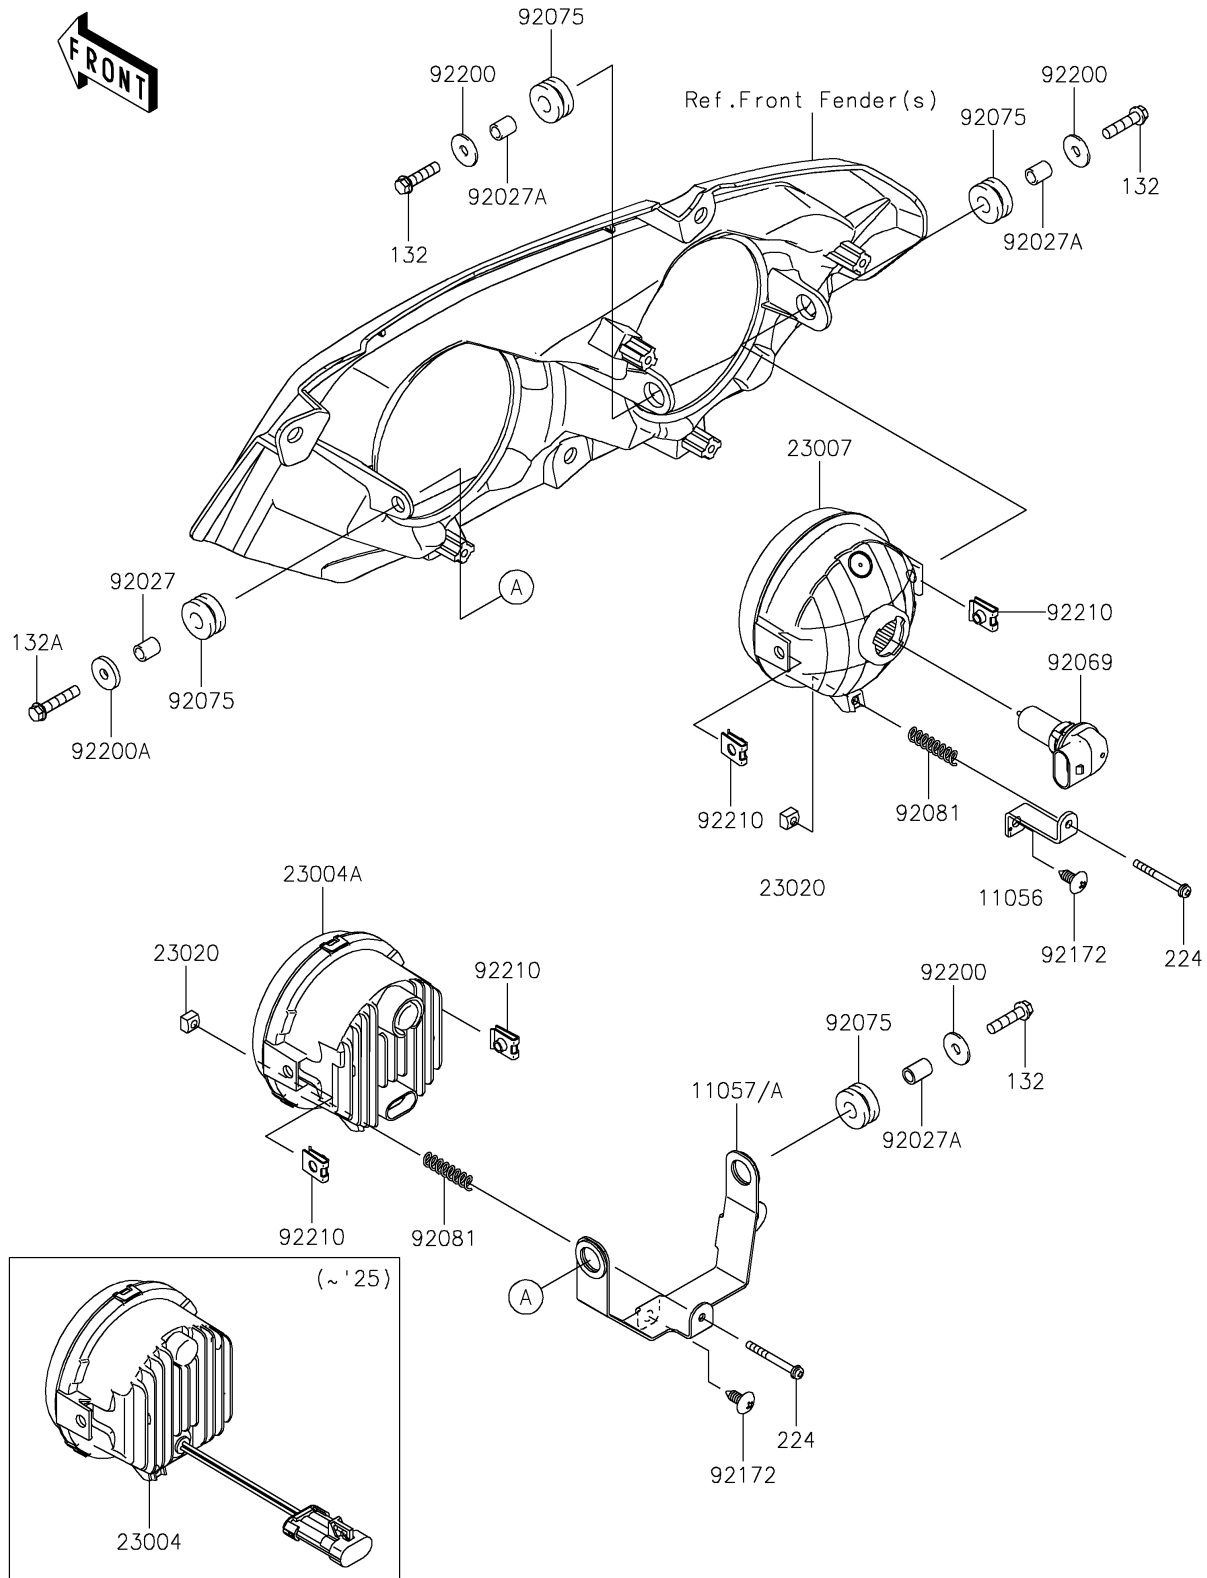

2024 MULE PRO-FXR™ 1000

PARTS DIAGRAM

Headlight(s)

F2710

2024 MULE PRO-FXR™ 1000

PARTS LIST

Headlight(s)

ITEM NAME

PART NUMBER

QUANTITY
