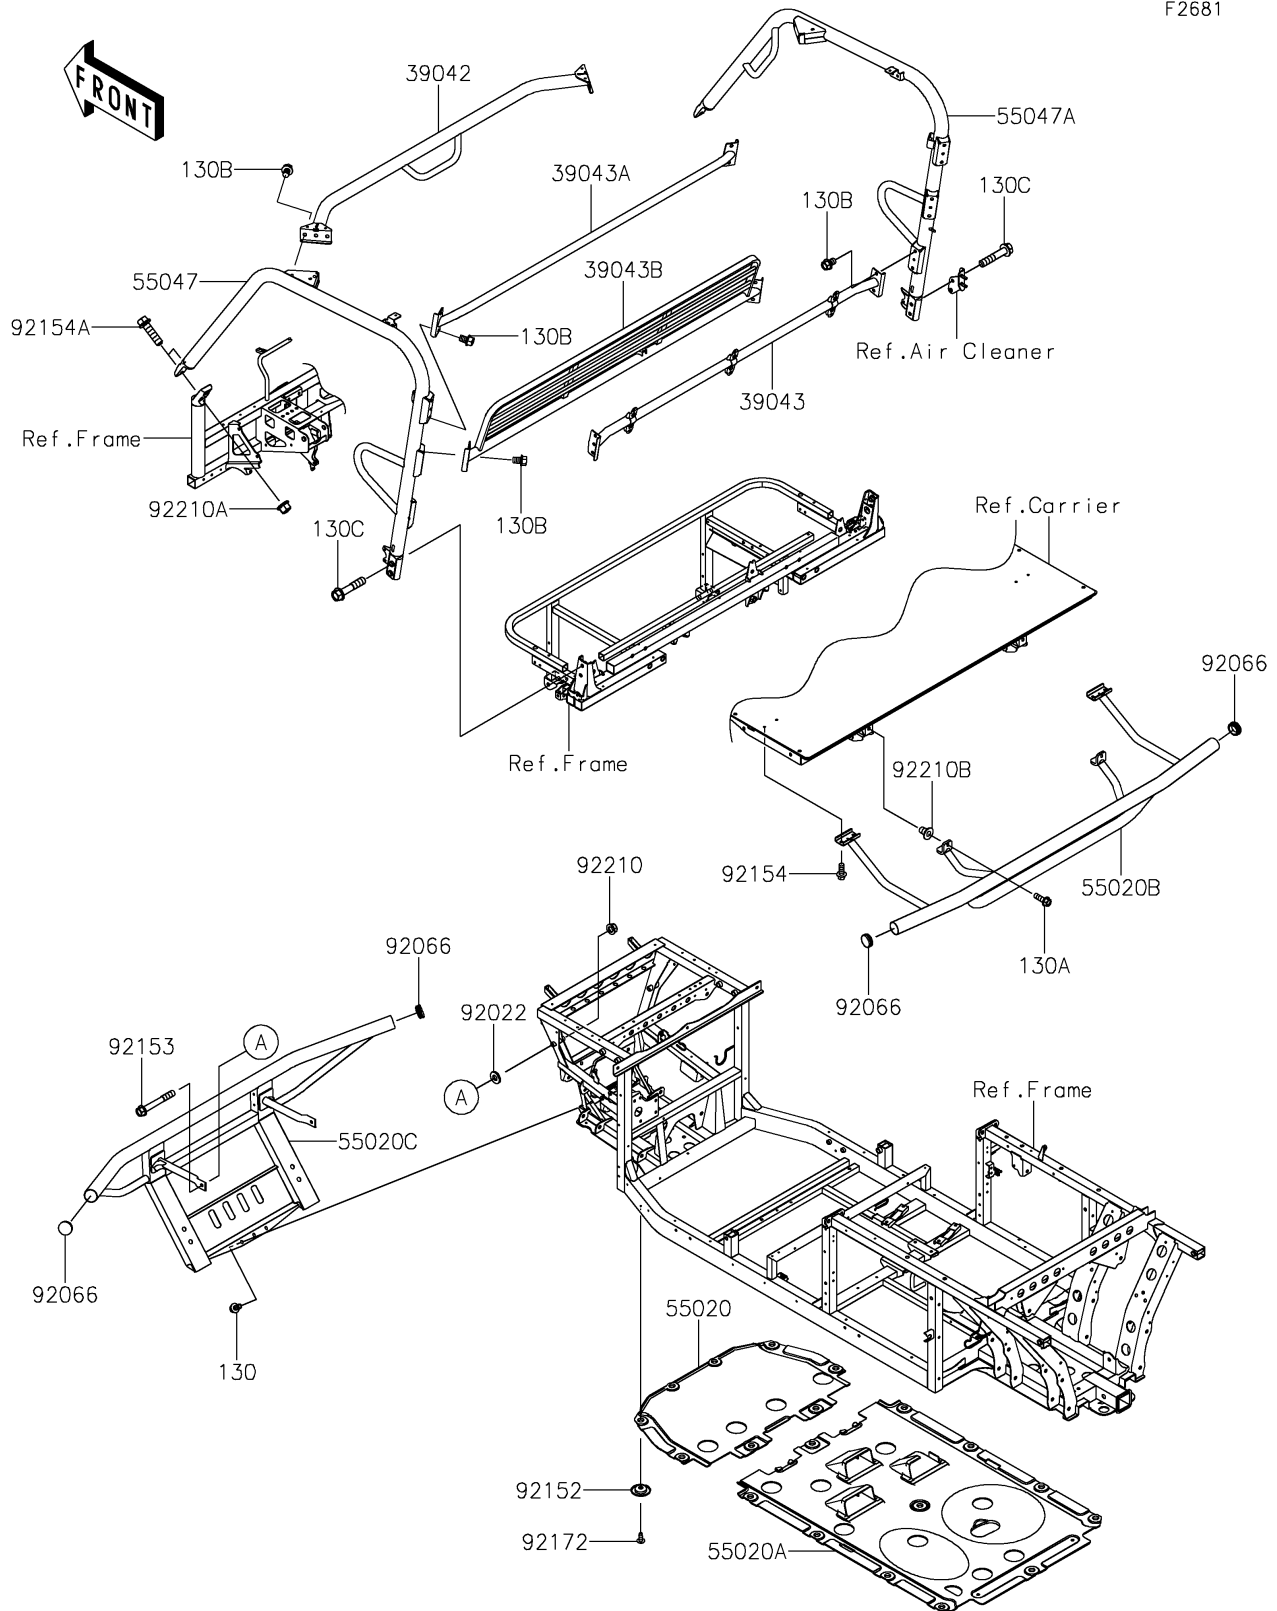

2024 MULE PRO-FXR™ 1000

PARTS DIAGRAM

Guards/Cab Frame

F2681

2024 MULE PRO-FXR™ 1000

PARTS LIST

Guards/Cab Frame

ITEM NAME	PART NUMBER	QUANTITY
-----------	-------------	----------
