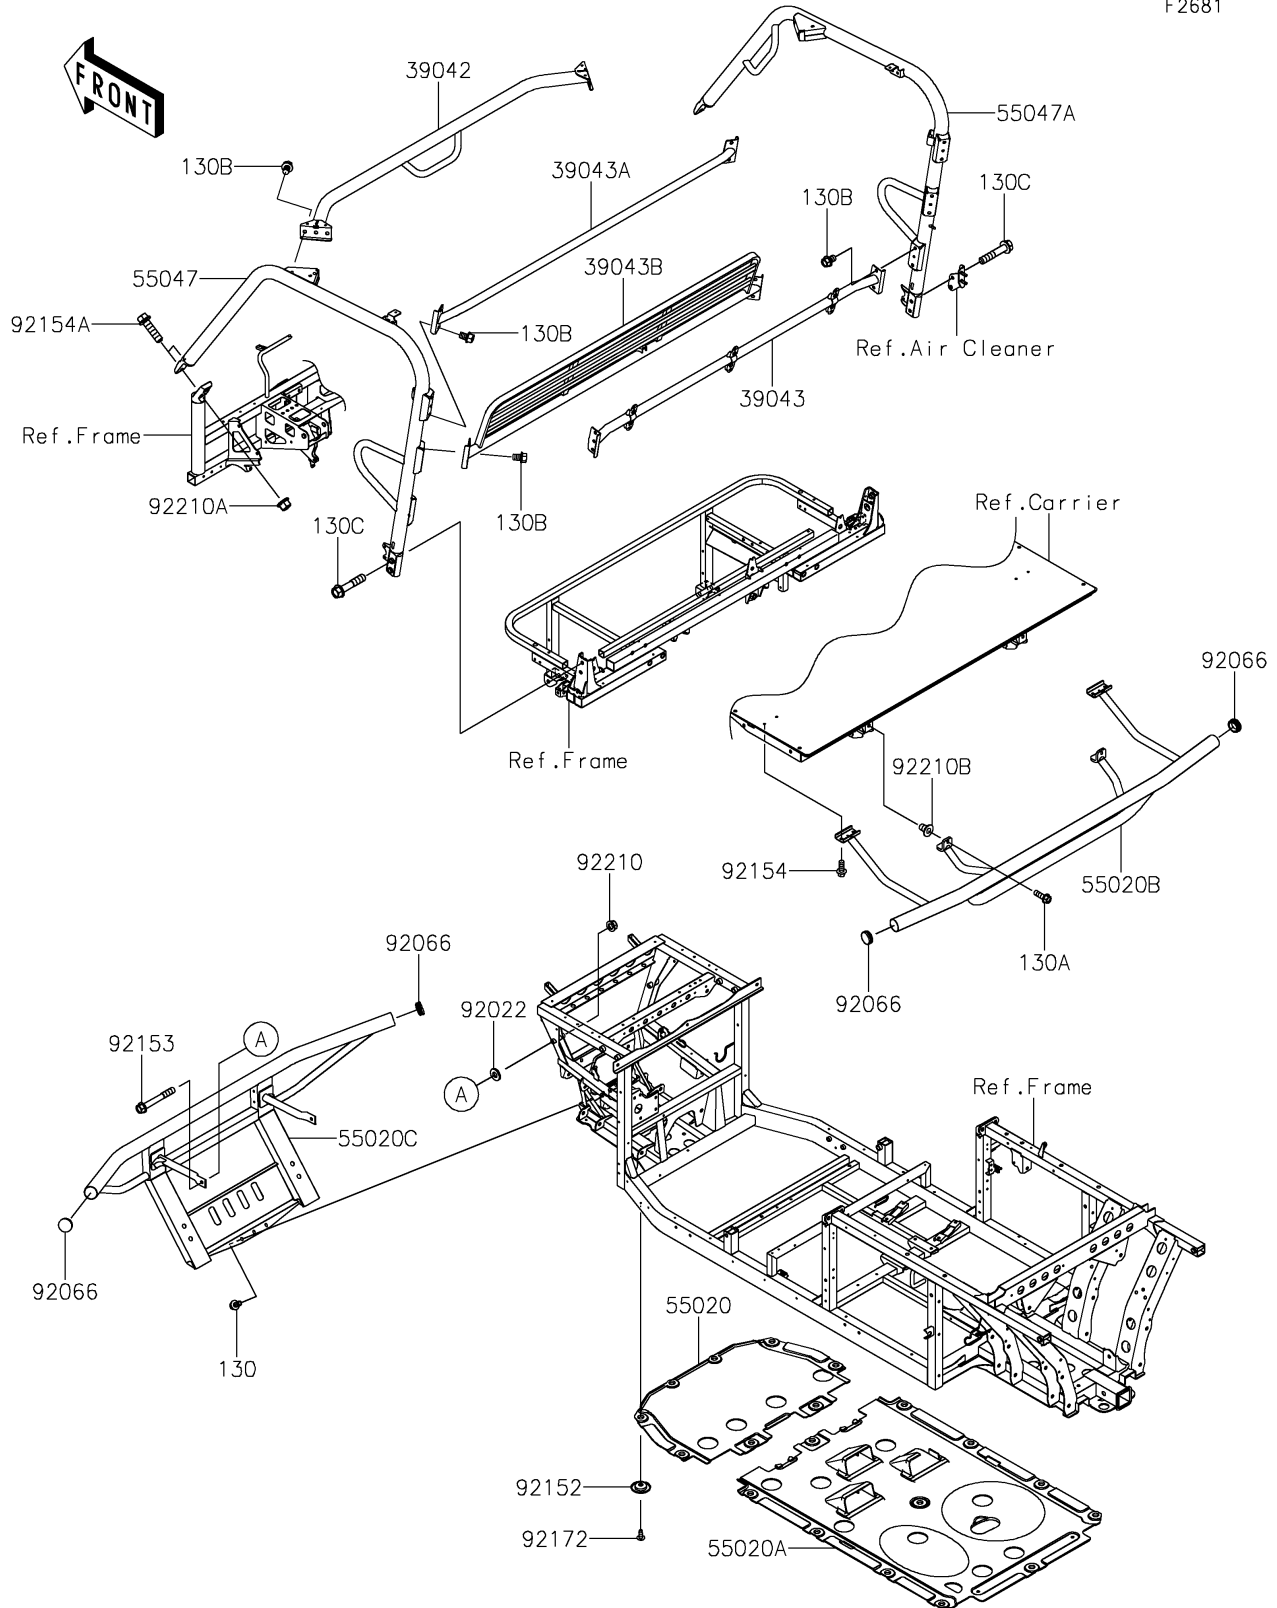

2025 MULE PRO-FXR 1000

PARTS DIAGRAM

Guards/Cab Frame

F2681

2025 MULE PRO-FXR 1000

PARTS LIST

Guards/Cab Frame

ITEM NAME	PART NUMBER	QUANTITY
-----------	-------------	----------
