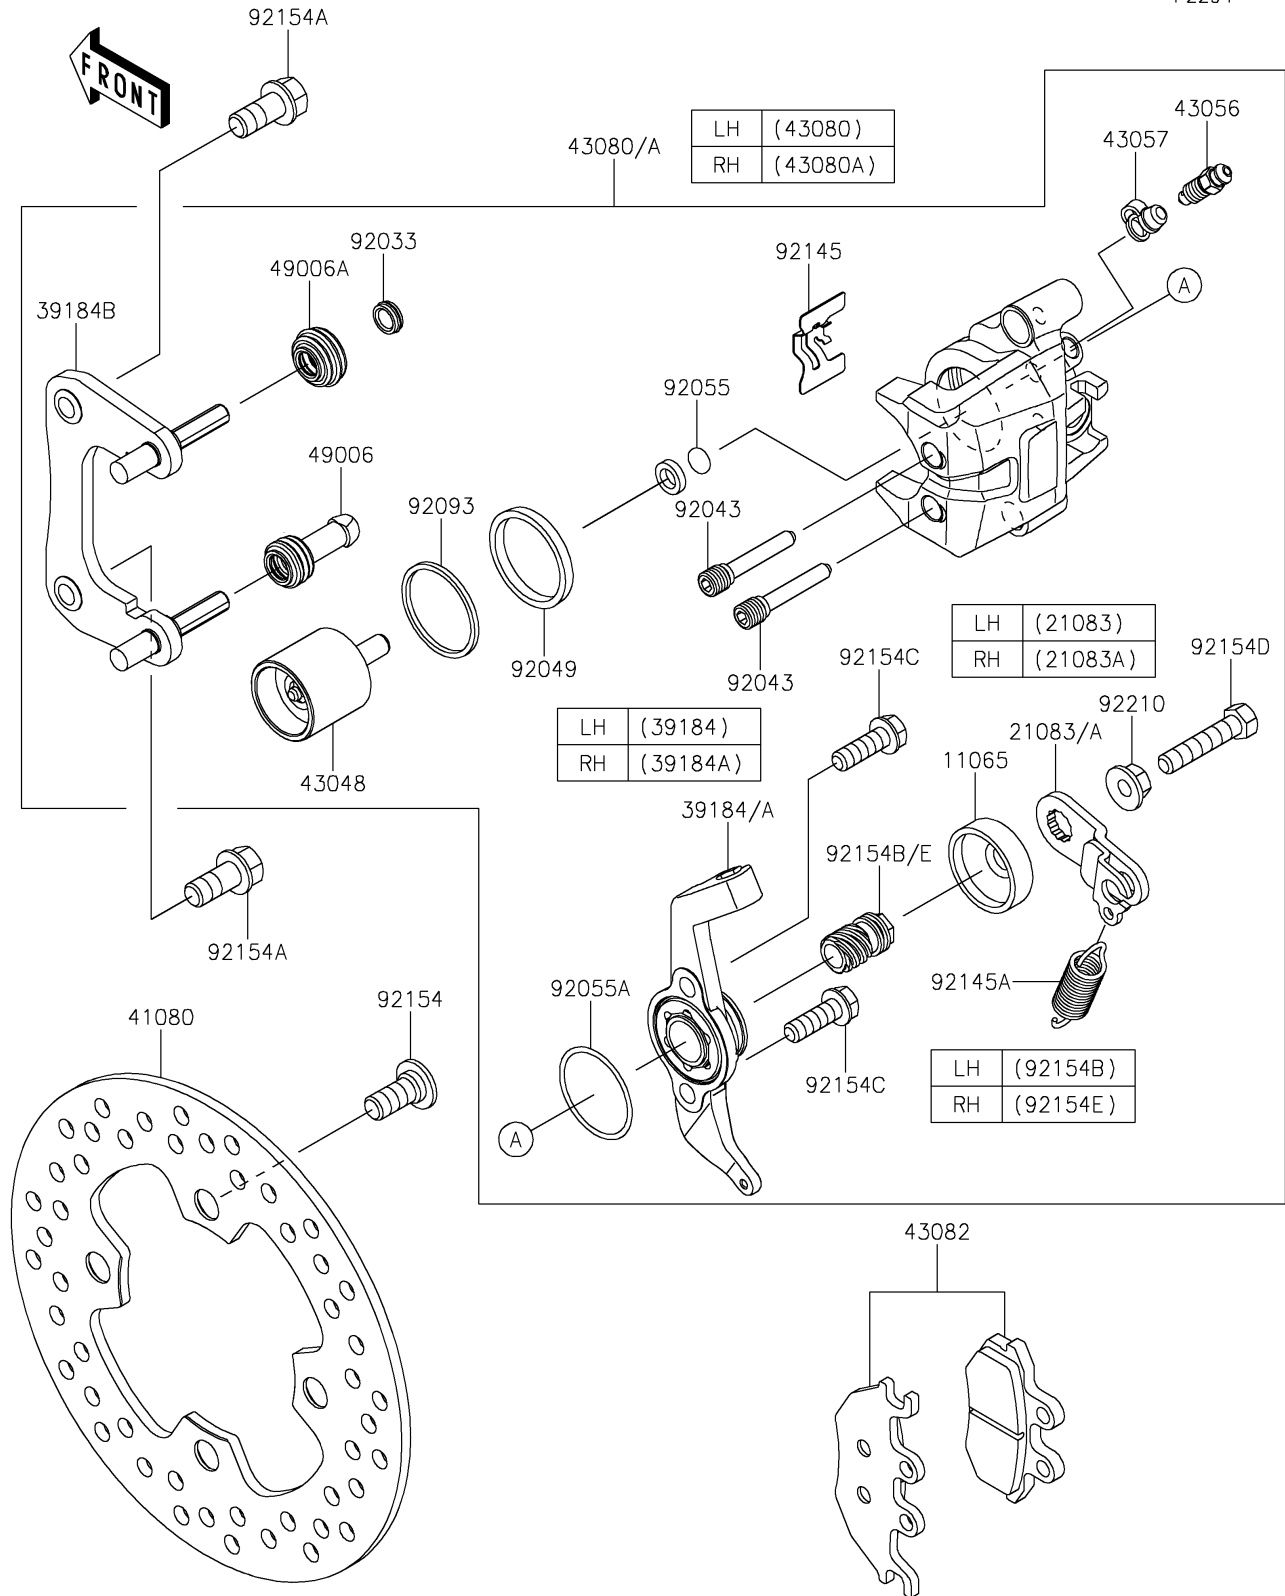

2025 MULE PRO-FXR 1000

PARTS DIAGRAM

Rear Brake

F2294

2025 MULE PRO-FXR 1000

PARTS LIST

Rear Brake

ITEM NAME	PART NUMBER	QUANTITY
-----------	-------------	----------
