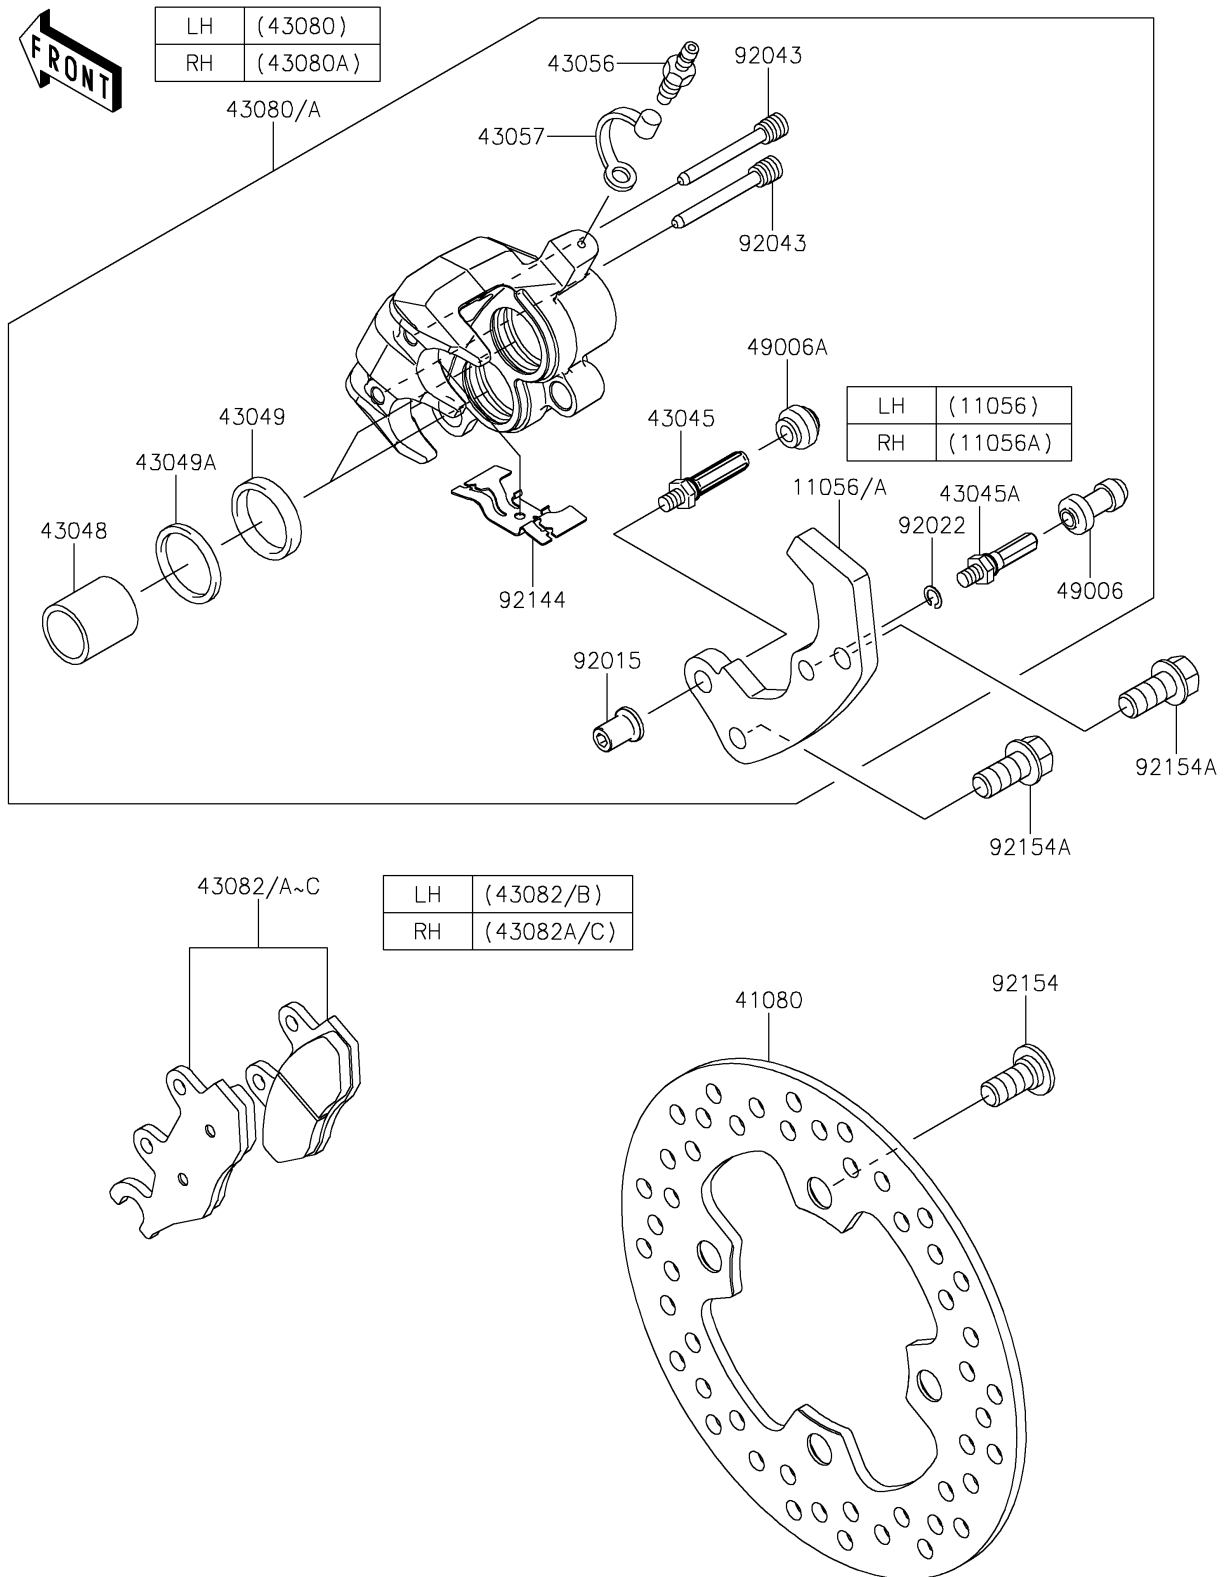

2024 MULE PRO-FXR™ 1000

PARTS DIAGRAM

Front Brake

F2292

2024 MULE PRO-FXR™ 1000

PARTS LIST

Front Brake

ITEM NAME

PART NUMBER

QUANTITY
