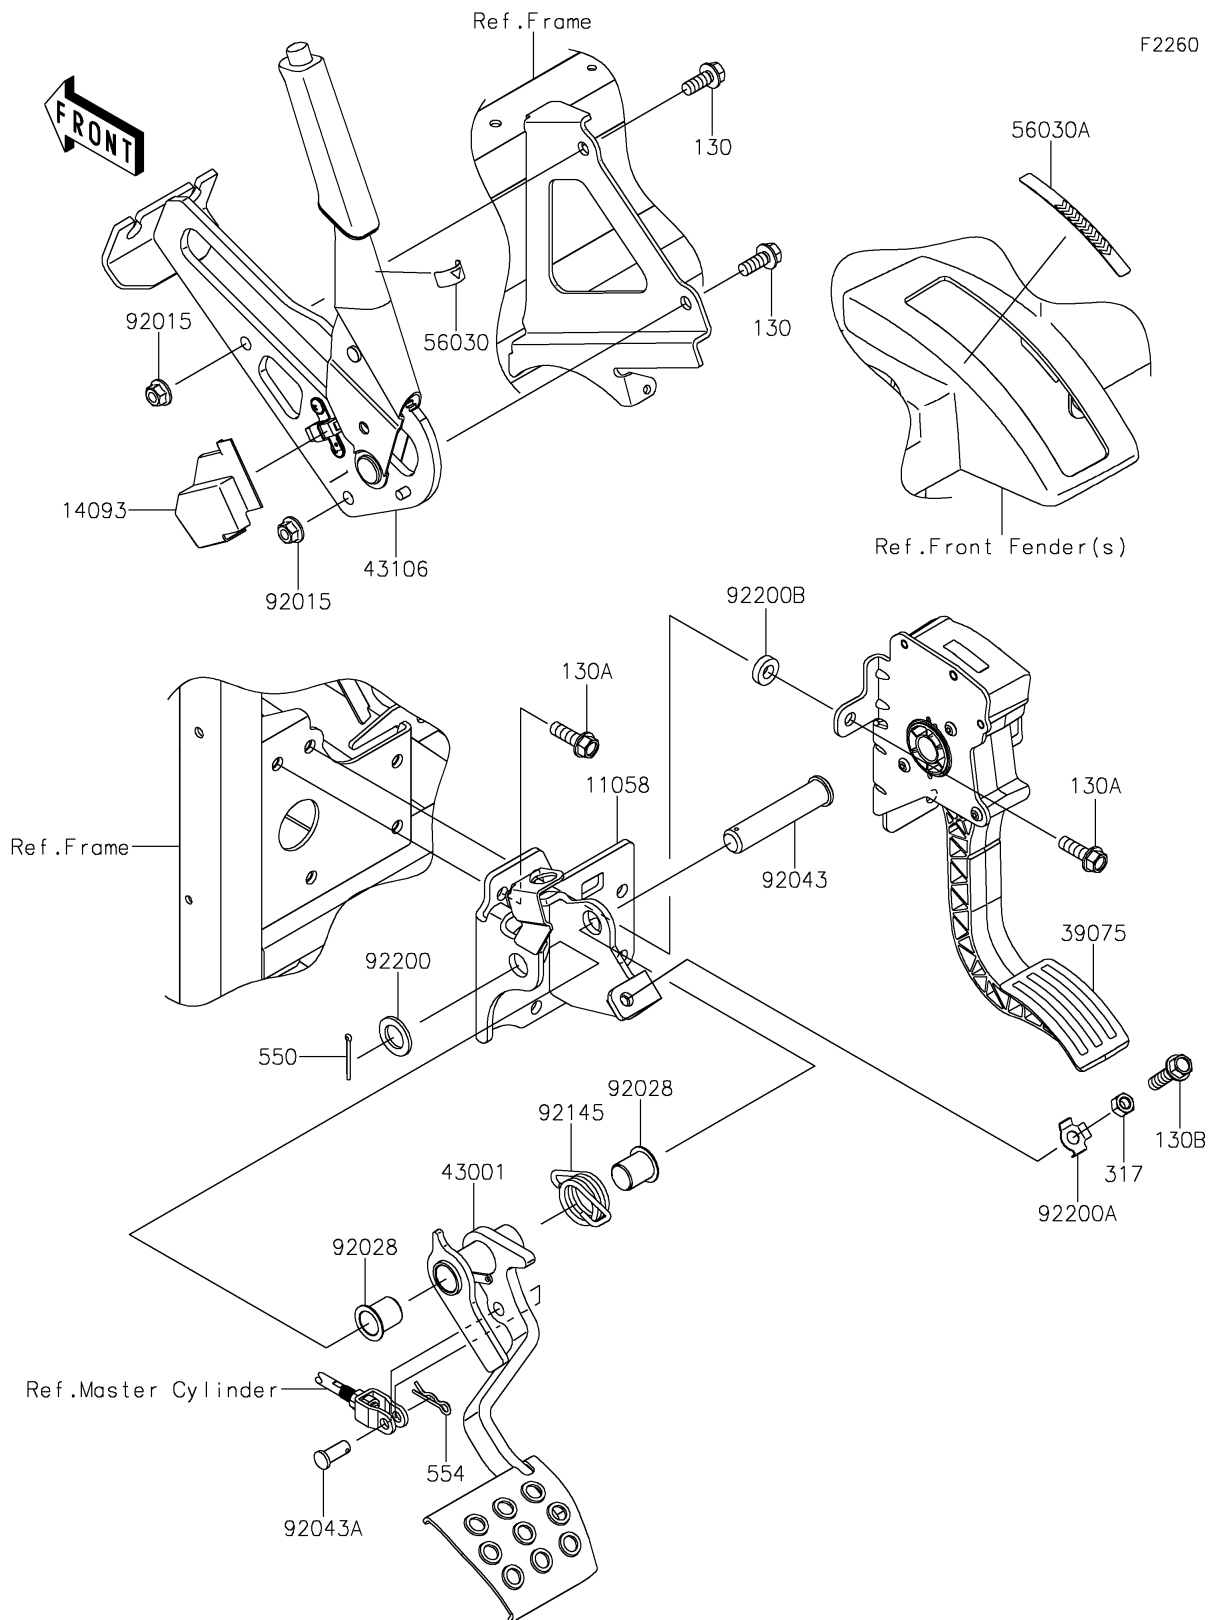

2026 MULE PRO-FXR™ 1000

PARTS DIAGRAM

Brake Pedal/Throttle Lever

2026 MULE PRO-FXR™ 1000

PARTS LIST

Brake Pedal/Throttle Lever

ITEM NAME	PART NUMBER	QUANTITY
-----------	-------------	----------
