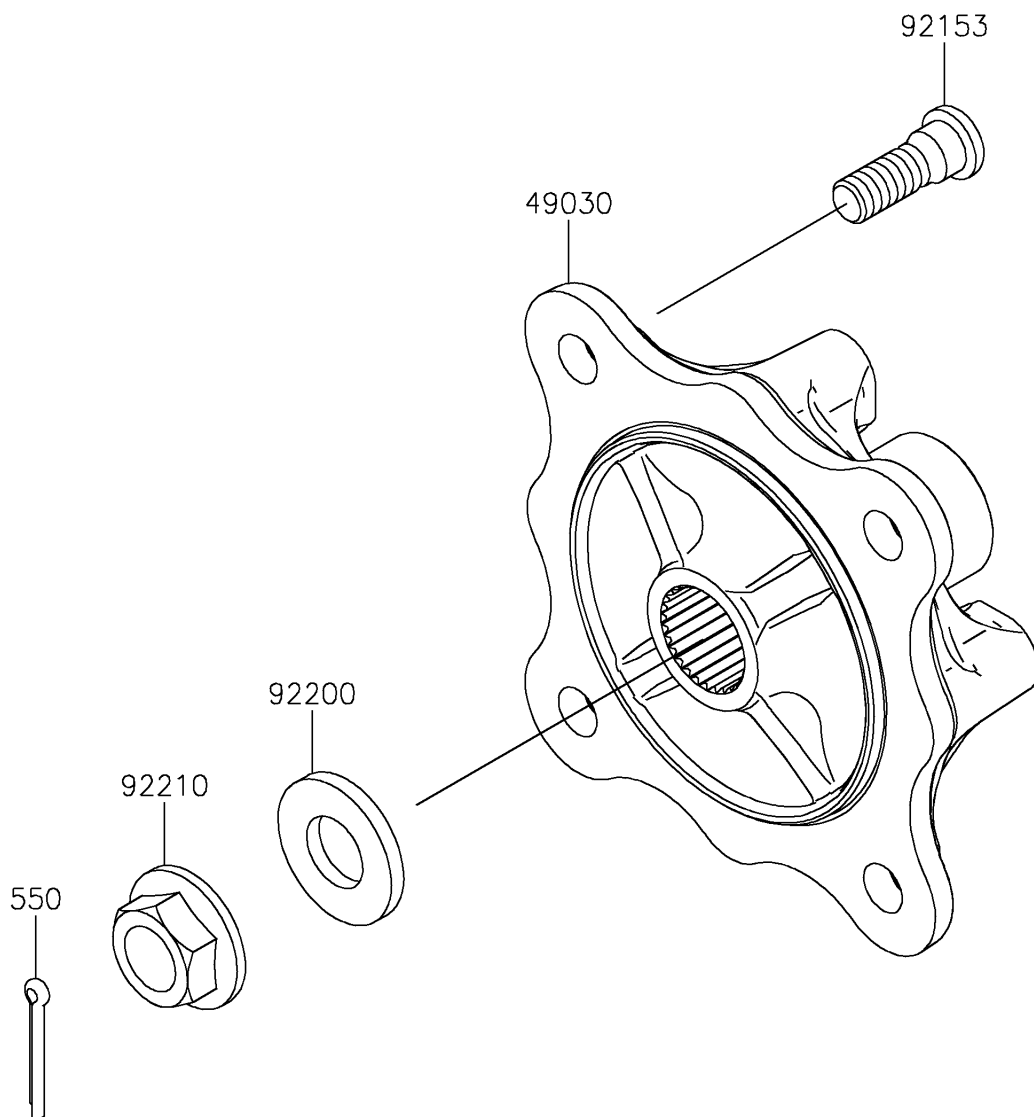

2024 MULE PRO-FXR™ 1000

PARTS DIAGRAM

Rear Hubs/Brakes

F2240

2024 MULE PRO-FXR™ 1000

PARTS LIST

Rear Hubs/Brakes

ITEM NAME	PART NUMBER	QUANTITY
-----------	-------------	----------
