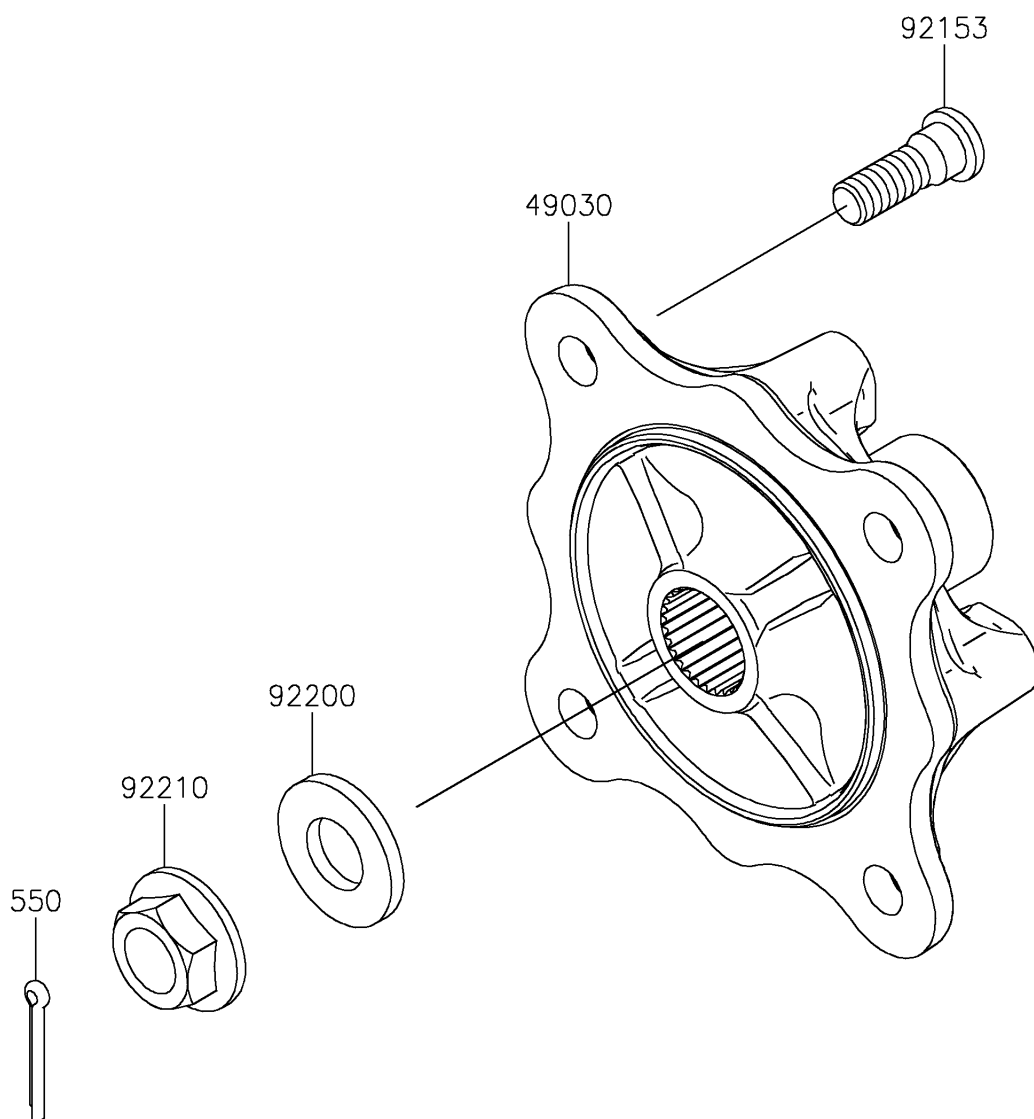

2025 MULE PRO-FXR 1000

PARTS DIAGRAM

Rear Hubs/Brakes

2025 MULE PRO-FXR 1000

PARTS LIST

Rear Hubs/Brakes

ITEM NAME	PART NUMBER	QUANTITY
HUB,RR (Ref # 49030)	49030-0049	2
BOLT,12MM (Ref # 92153)	92153-1915	8
WASHER,20.3X41X4.5 (Ref # 92200)	92200-0921	2
NUT,FLANGED,20MM (Ref # 92210)	92210-2093	2
PIN-COTTER,4.0X30 (Ref # 550)	550AA4030	2