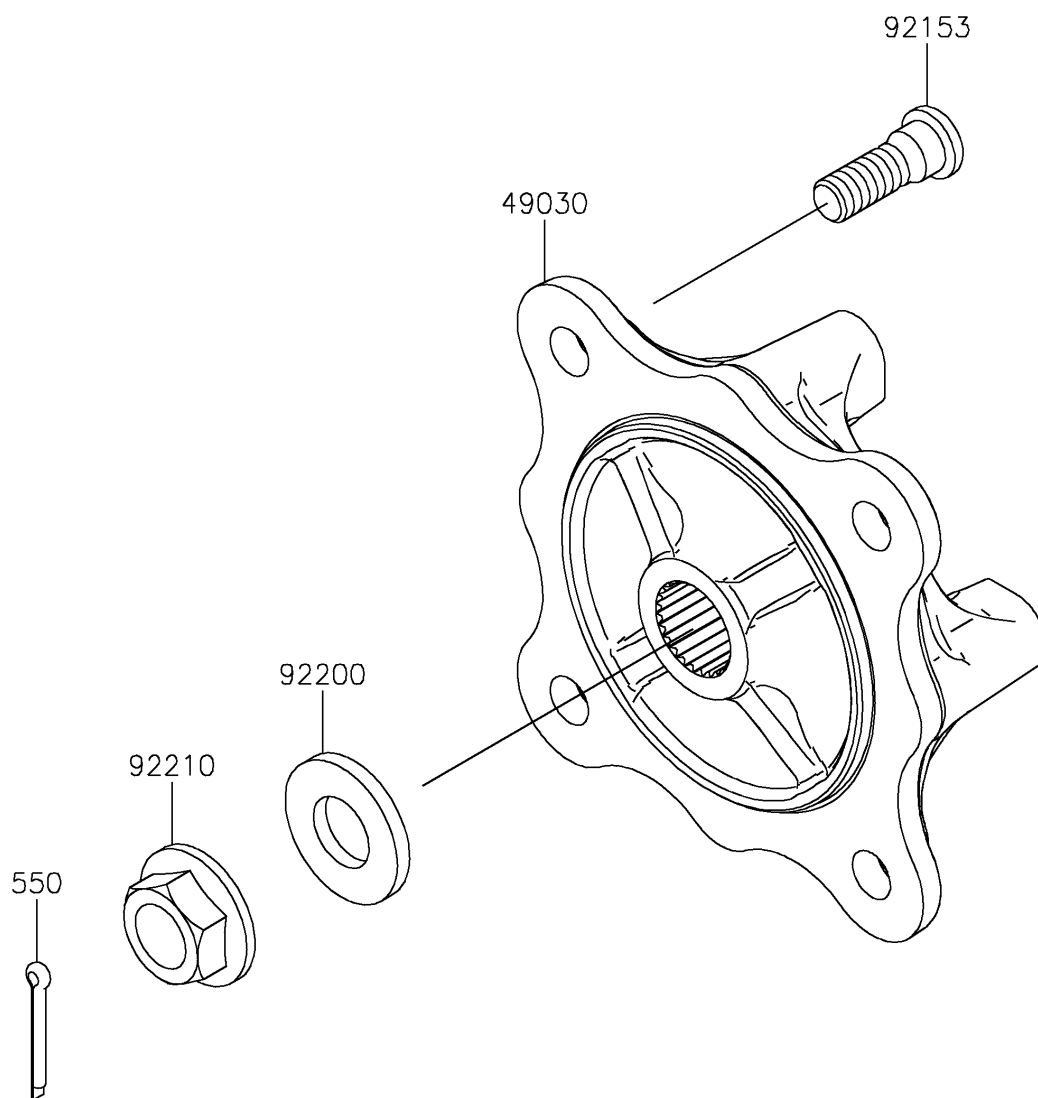

2026 MULE PRO-FXR™ 1000

PARTS DIAGRAM

Front Hubs/Brakes

F2230

2026 MULE PRO-FXR™ 1000

PARTS LIST

Front Hubs/Brakes

ITEM NAME	PART NUMBER	QUANTITY
-----------	-------------	----------
