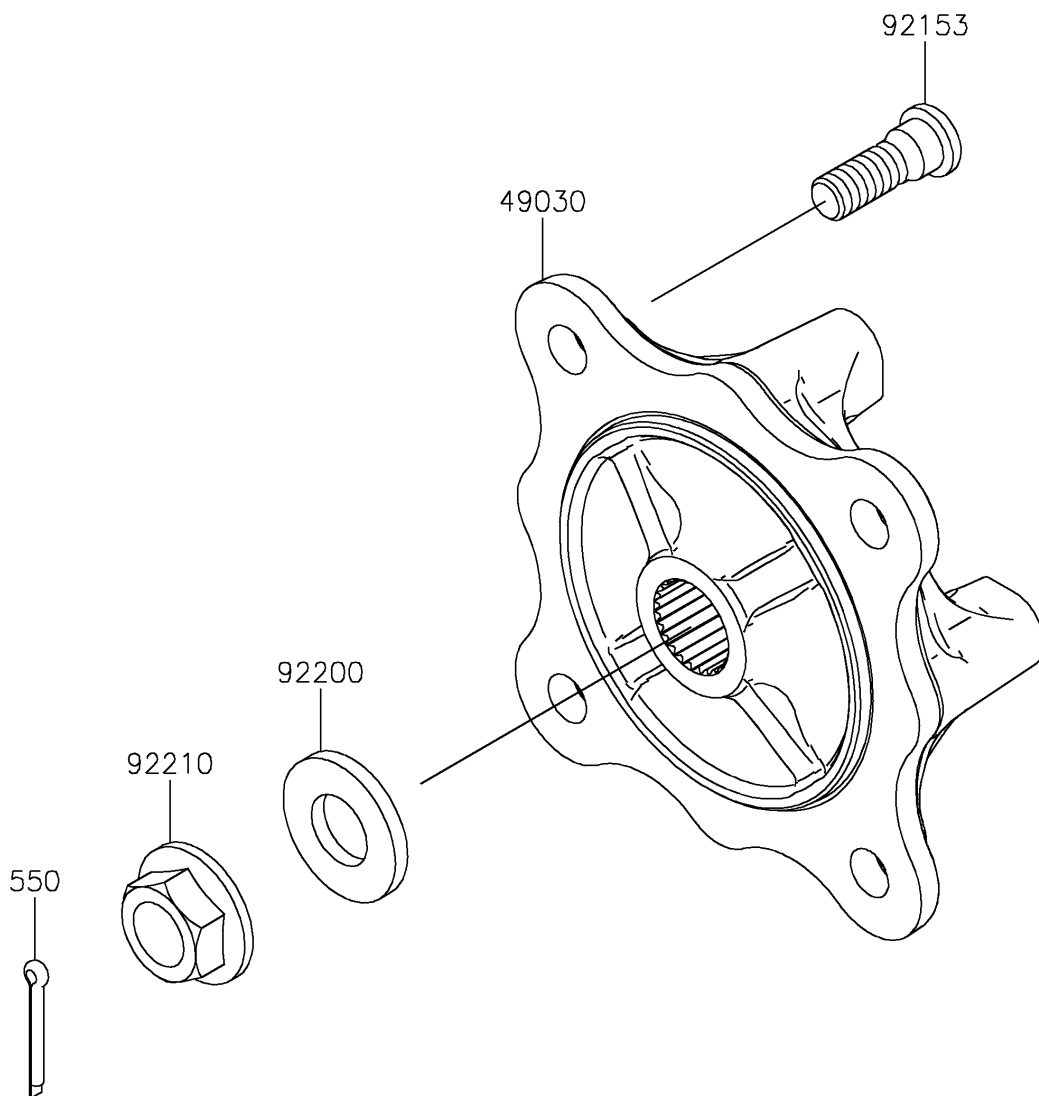

## PARTS DIAGRAM

### Front Hubs/Brakes

F2230

## PARTS LIST

### Front Hubs/Brakes

ITEM NAME	PART NUMBER	QUANTITY
HUB,FR (Ref # 49030)	49030-0048	2
BOLT,12MM (Ref # 92153)	92153-1915	8
WASHER,20.3X41X4.5 (Ref # 92200)	92200-0921	2
NUT,FLANGED,20MM (Ref # 92210)	92210-2093	2
PIN-COTTER,4.0X30 (Ref # 550)	550AA4030	2