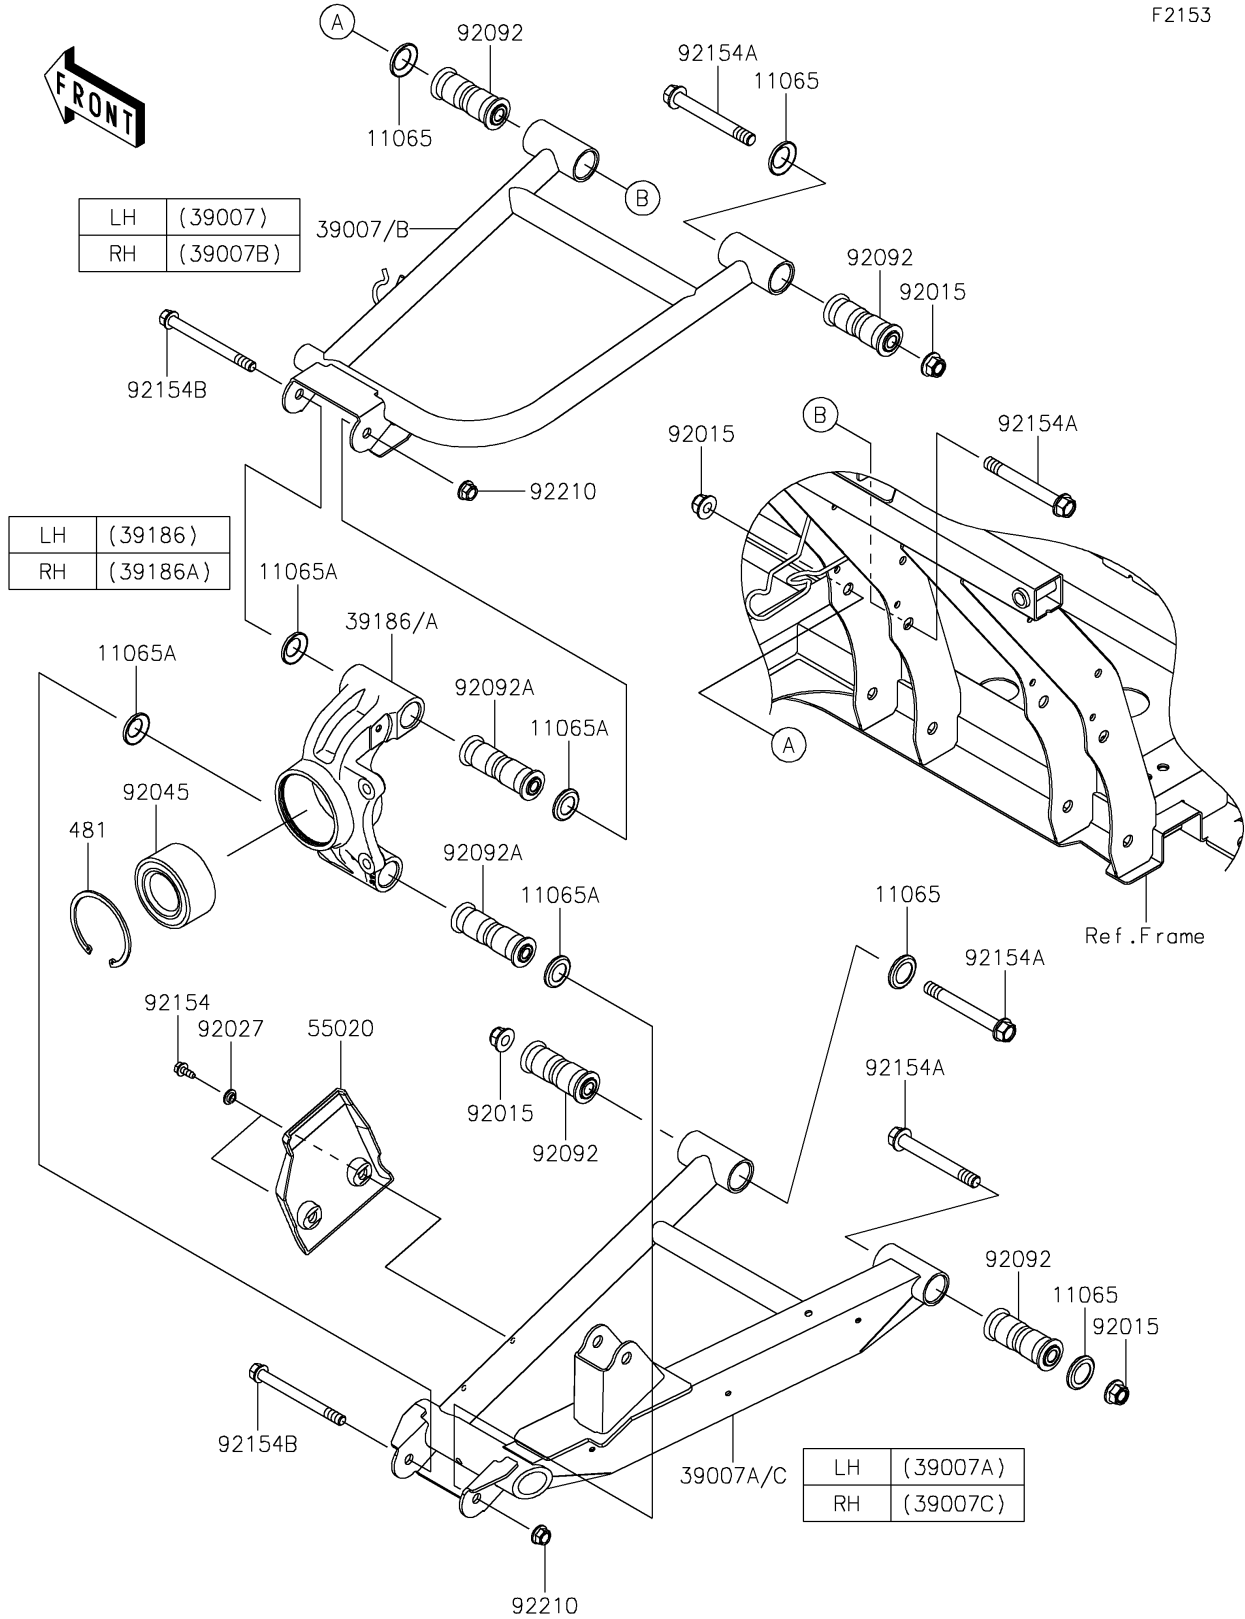

2026 MULE PRO-FXR™ 1000

PARTS DIAGRAM

Rear Suspension

F2153

2026 MULE PRO-FXR™ 1000

PARTS LIST

Rear Suspension

ITEM NAME	PART NUMBER	QUANTITY
-----------	-------------	----------
