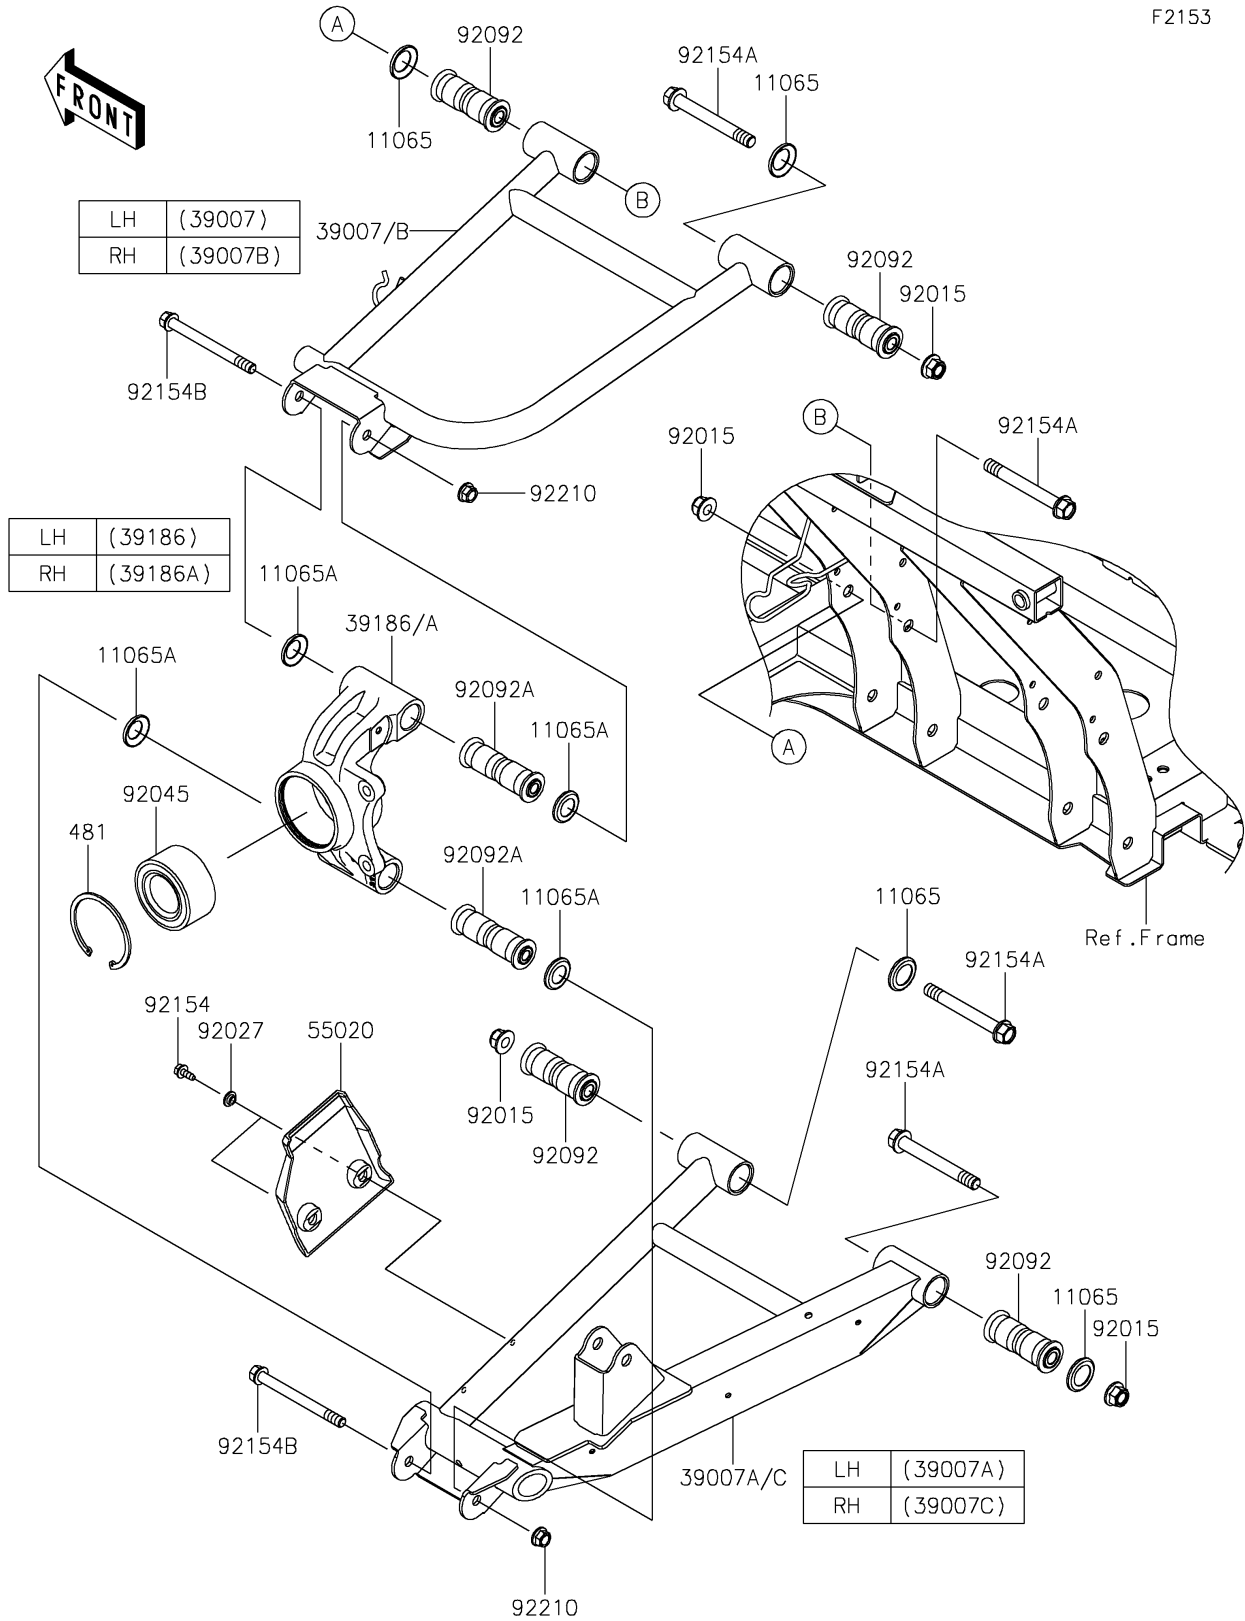

2025 MULE PRO-FXR 1000

PARTS DIAGRAM

Rear Suspension

F2153

2025 MULE PRO-FXR 1000

PARTS LIST

Rear Suspension

ITEM NAME

PART NUMBER

QUANTITY
