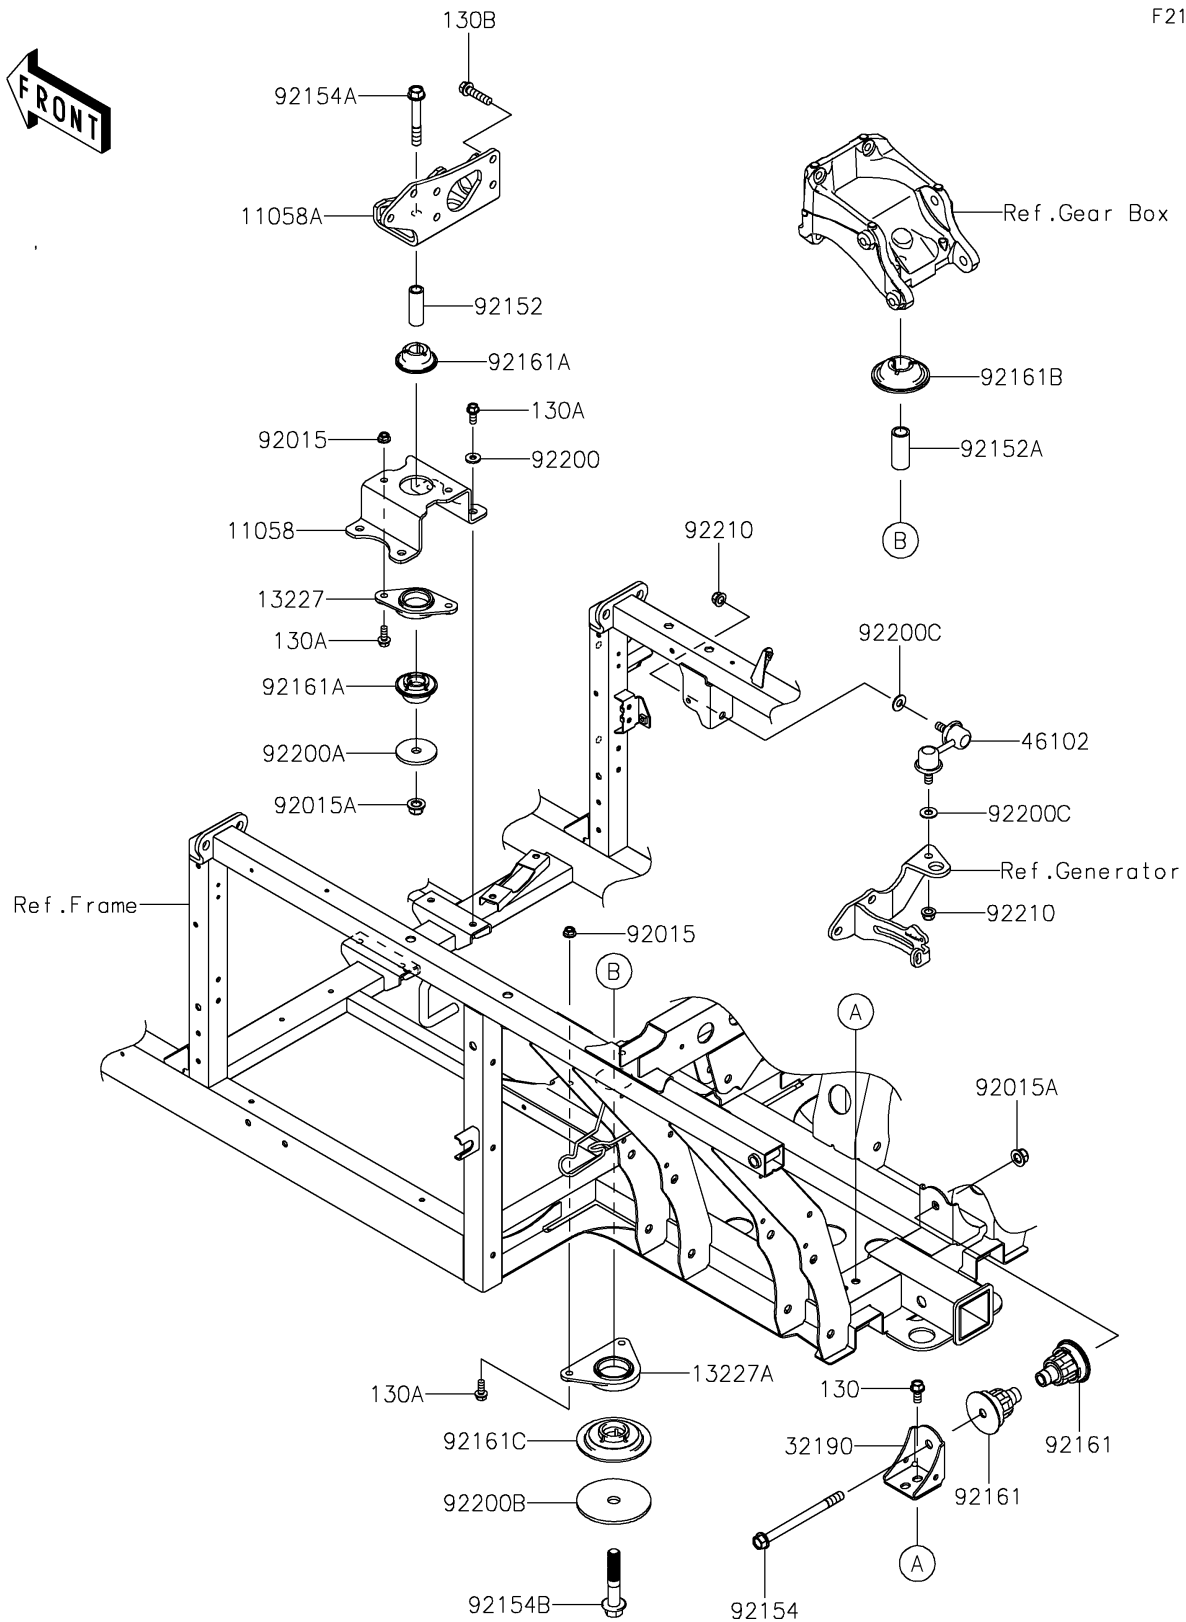

2026 MULE PRO-FXR™ 1000

PARTS DIAGRAM

Engine Mount

F2122

2026 MULE PRO-FXR™ 1000

PARTS LIST Engine Mount

ITEM NAME	PART NUMBER	QUANTITY
-----------	-------------	----------
