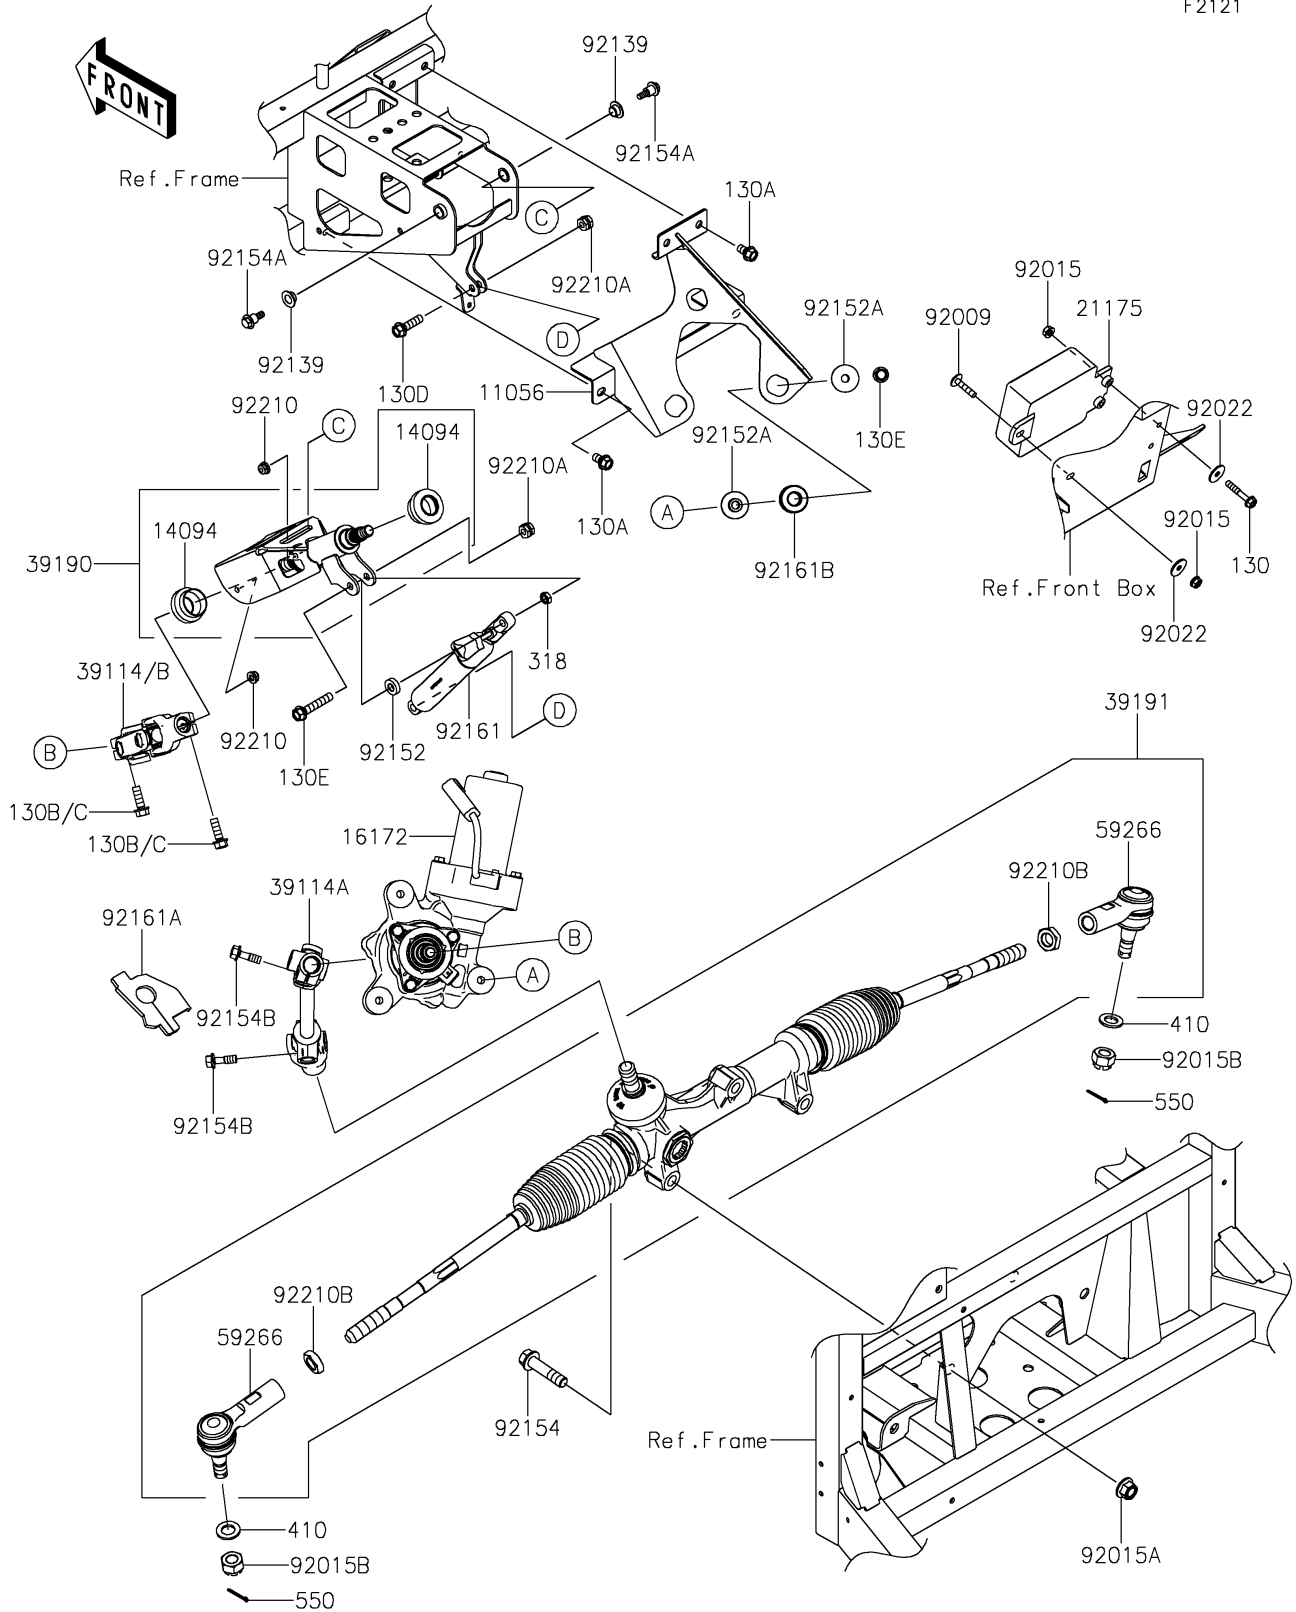

2025 MULE PRO-FXR 1000

PARTS DIAGRAM

Steering Shaft

F2121

2025 MULE PRO-FXR 1000

PARTS LIST

Steering Shaft

ITEM NAME

PART NUMBER

QUANTITY
