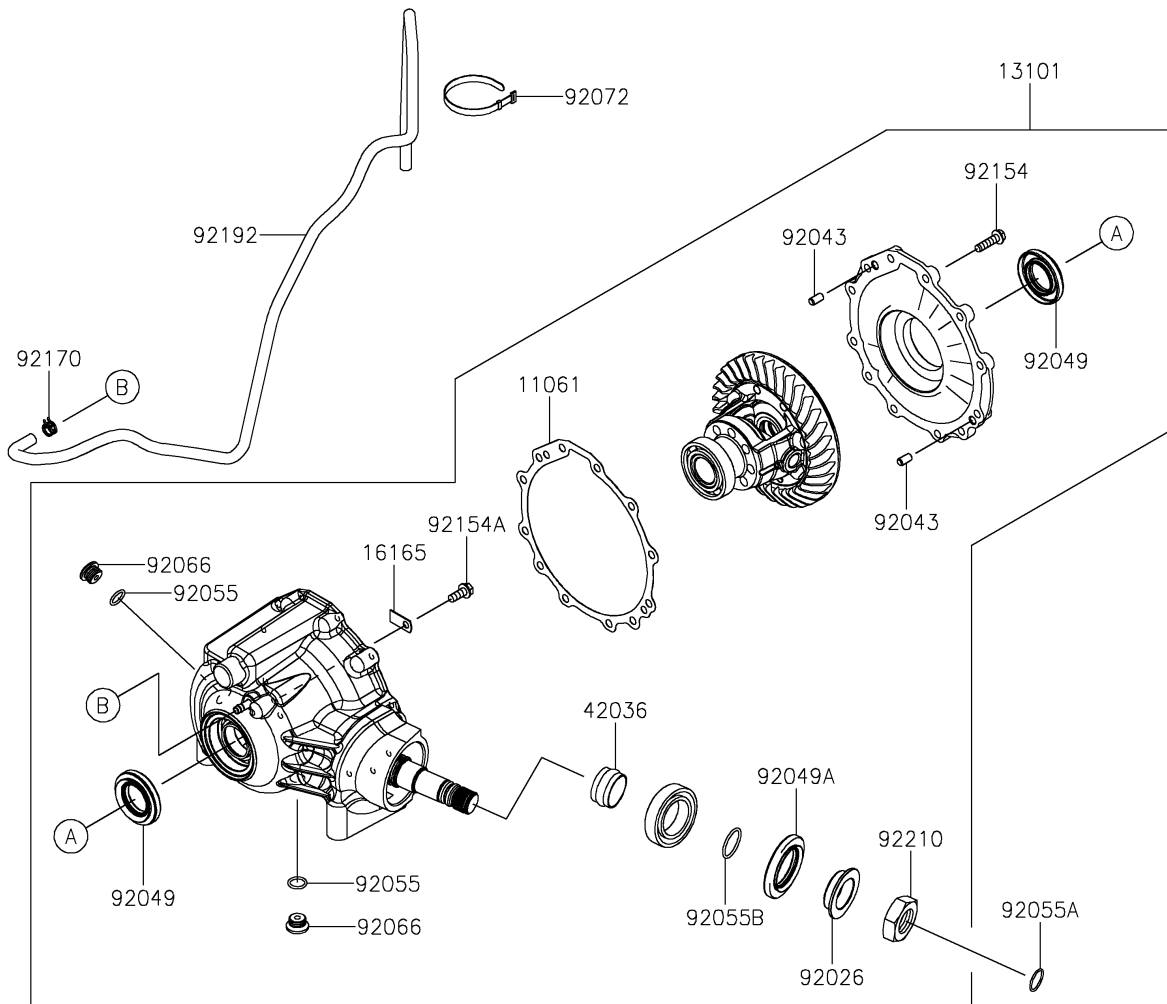

2024 MULE PRO-FXR™ 1000

PARTS DIAGRAM

Drive Shaft-Front

2024 MULE PRO-FXR™ 1000

PARTS LIST

Drive Shaft-Front

ITEM NAME	PART NUMBER	QUANTITY
-----------	-------------	----------
