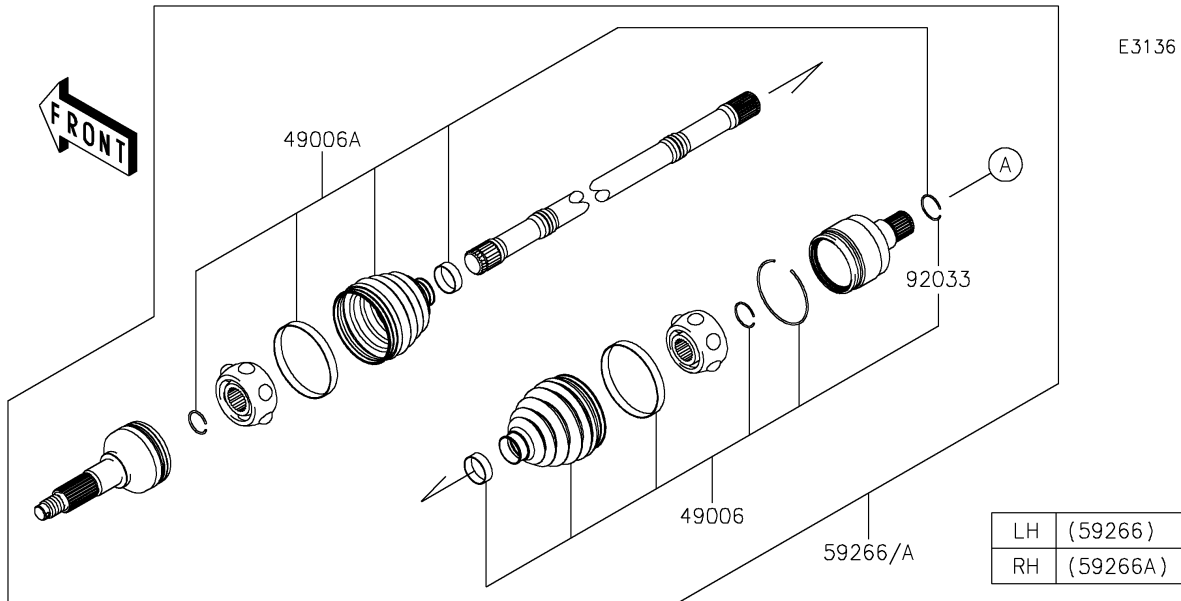

2024 MULE PRO-FXR™ 1000

PARTS DIAGRAM

Drive Shaft-Front

2024 MULE PRO-FXR™ 1000

PARTS LIST

Drive Shaft-Front

ITEM NAME	PART NUMBER	QUANTITY
-----------	-------------	----------
