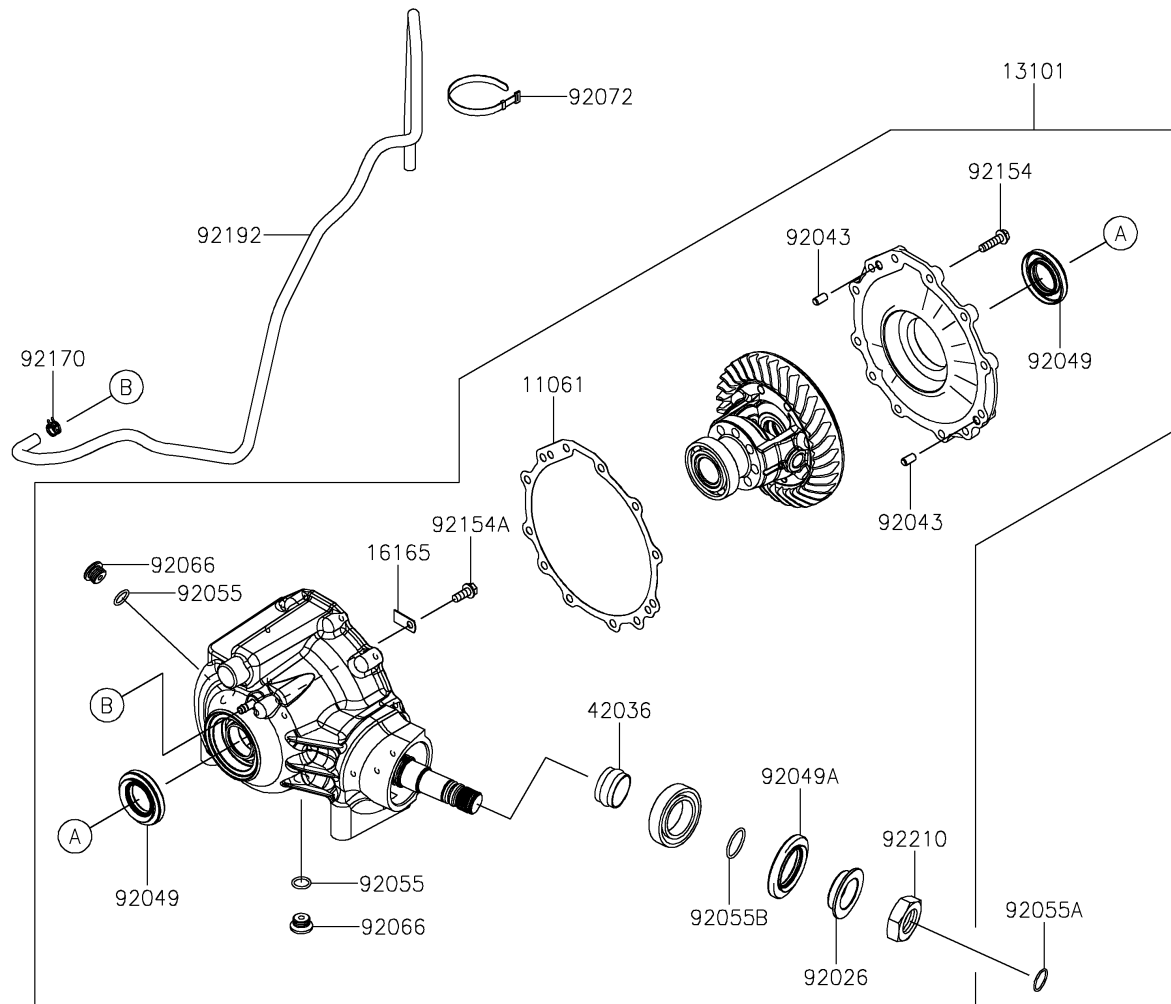

2024 MULE PRO-FXR™ 1000

PARTS DIAGRAM

Drive Shaft-Front

2024 MULE PRO-FXR™ 1000

PARTS LIST

Drive Shaft-Front

ITEM NAME	PART NUMBER	QUANTITY
-----------	-------------	----------
