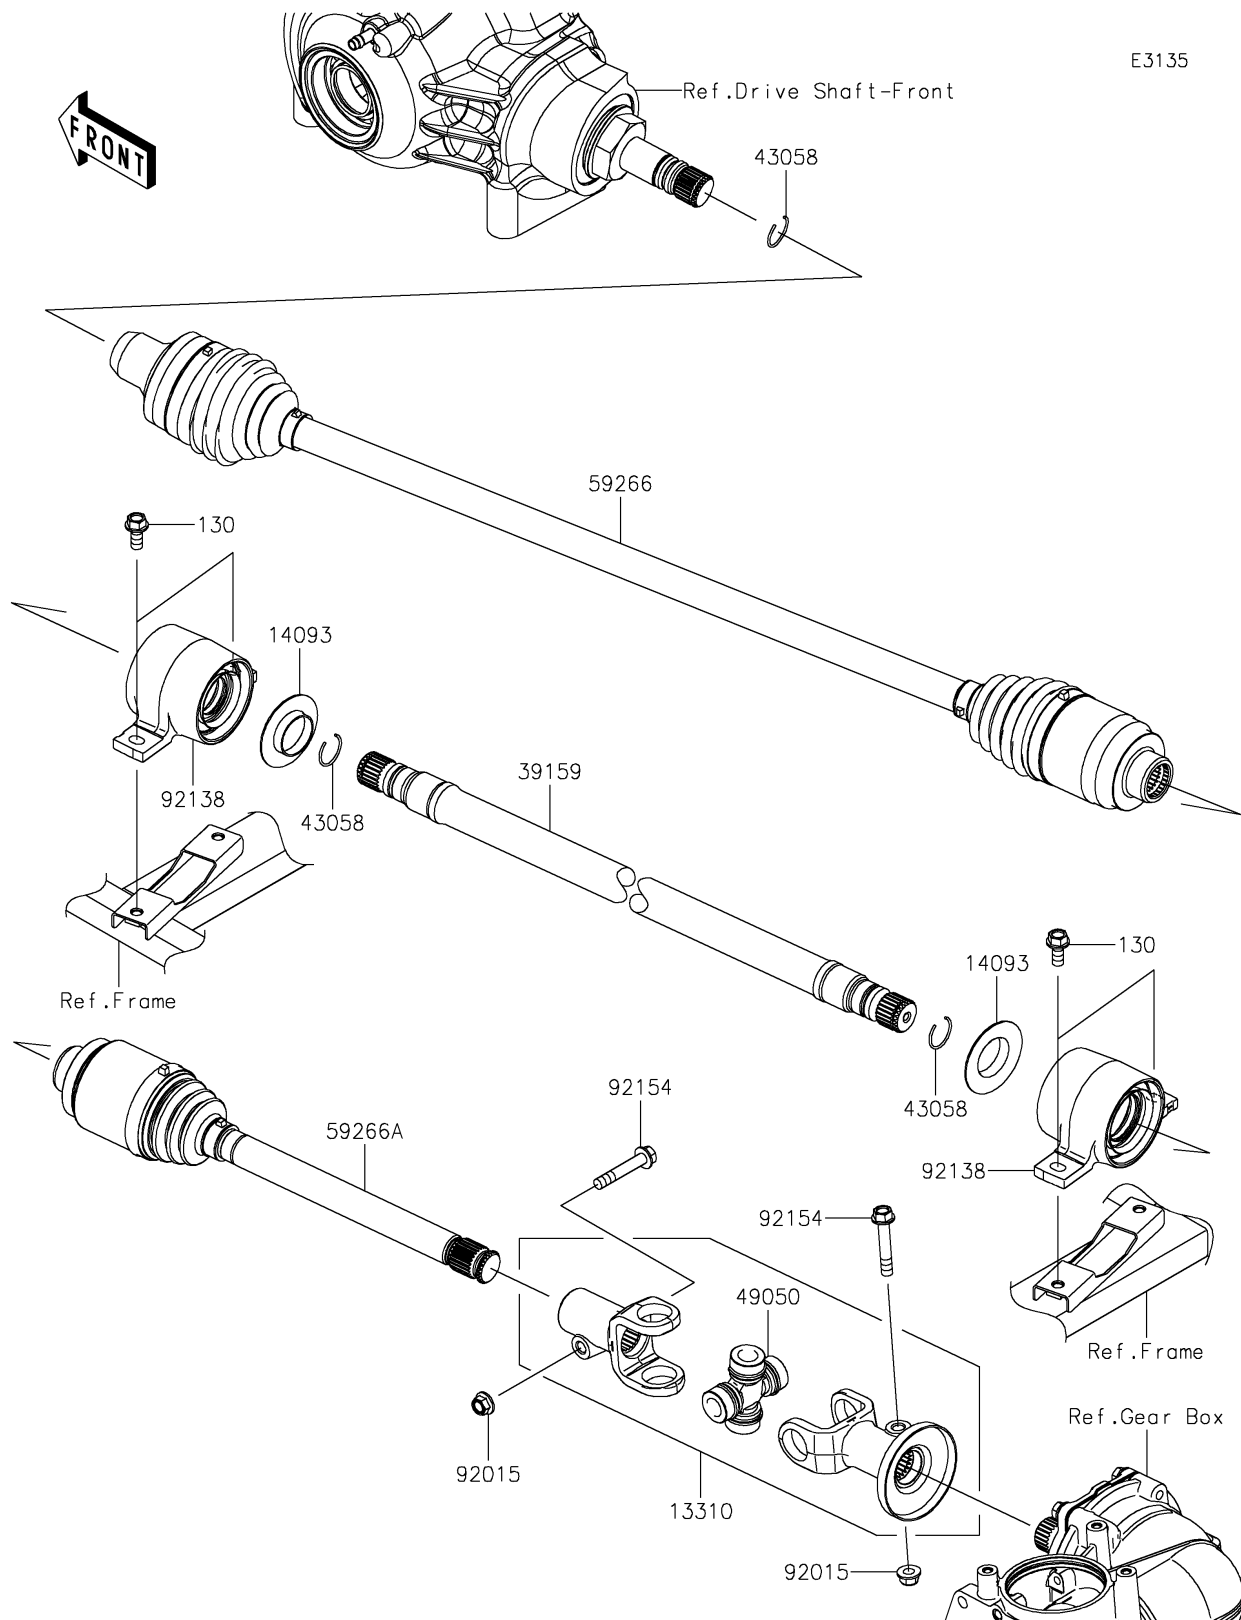

2025 MULE PRO-FXR 1000

PARTS DIAGRAM

Drive Shaft-Propeller

2025 MULE PRO-FXR 1000

PARTS LIST

Drive Shaft-Propeller

ITEM NAME

PART NUMBER

QUANTITY
