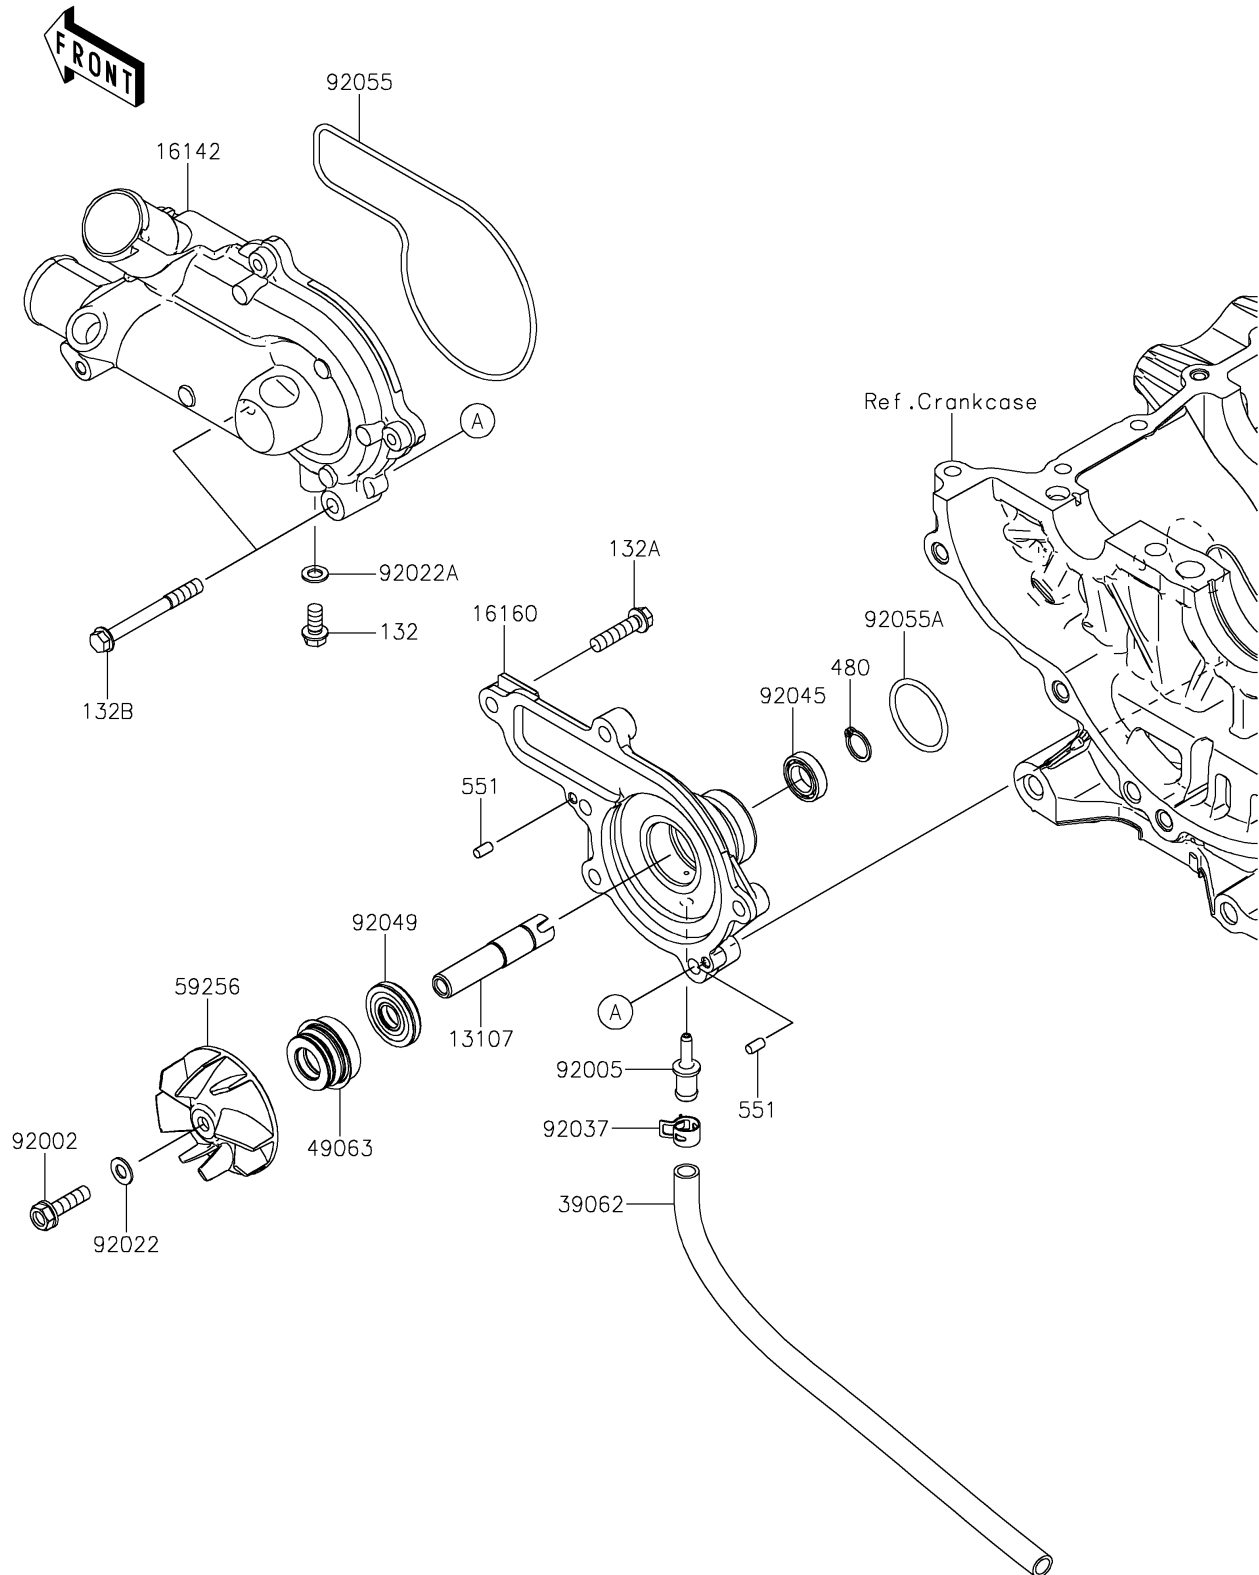

2024 MULE PRO-FXR™ 1000

PARTS DIAGRAM

Water Pump

E3031

2024 MULE PRO-FXR™ 1000

PARTS LIST

Water Pump

ITEM NAME	PART NUMBER	QUANTITY
-----------	-------------	----------
