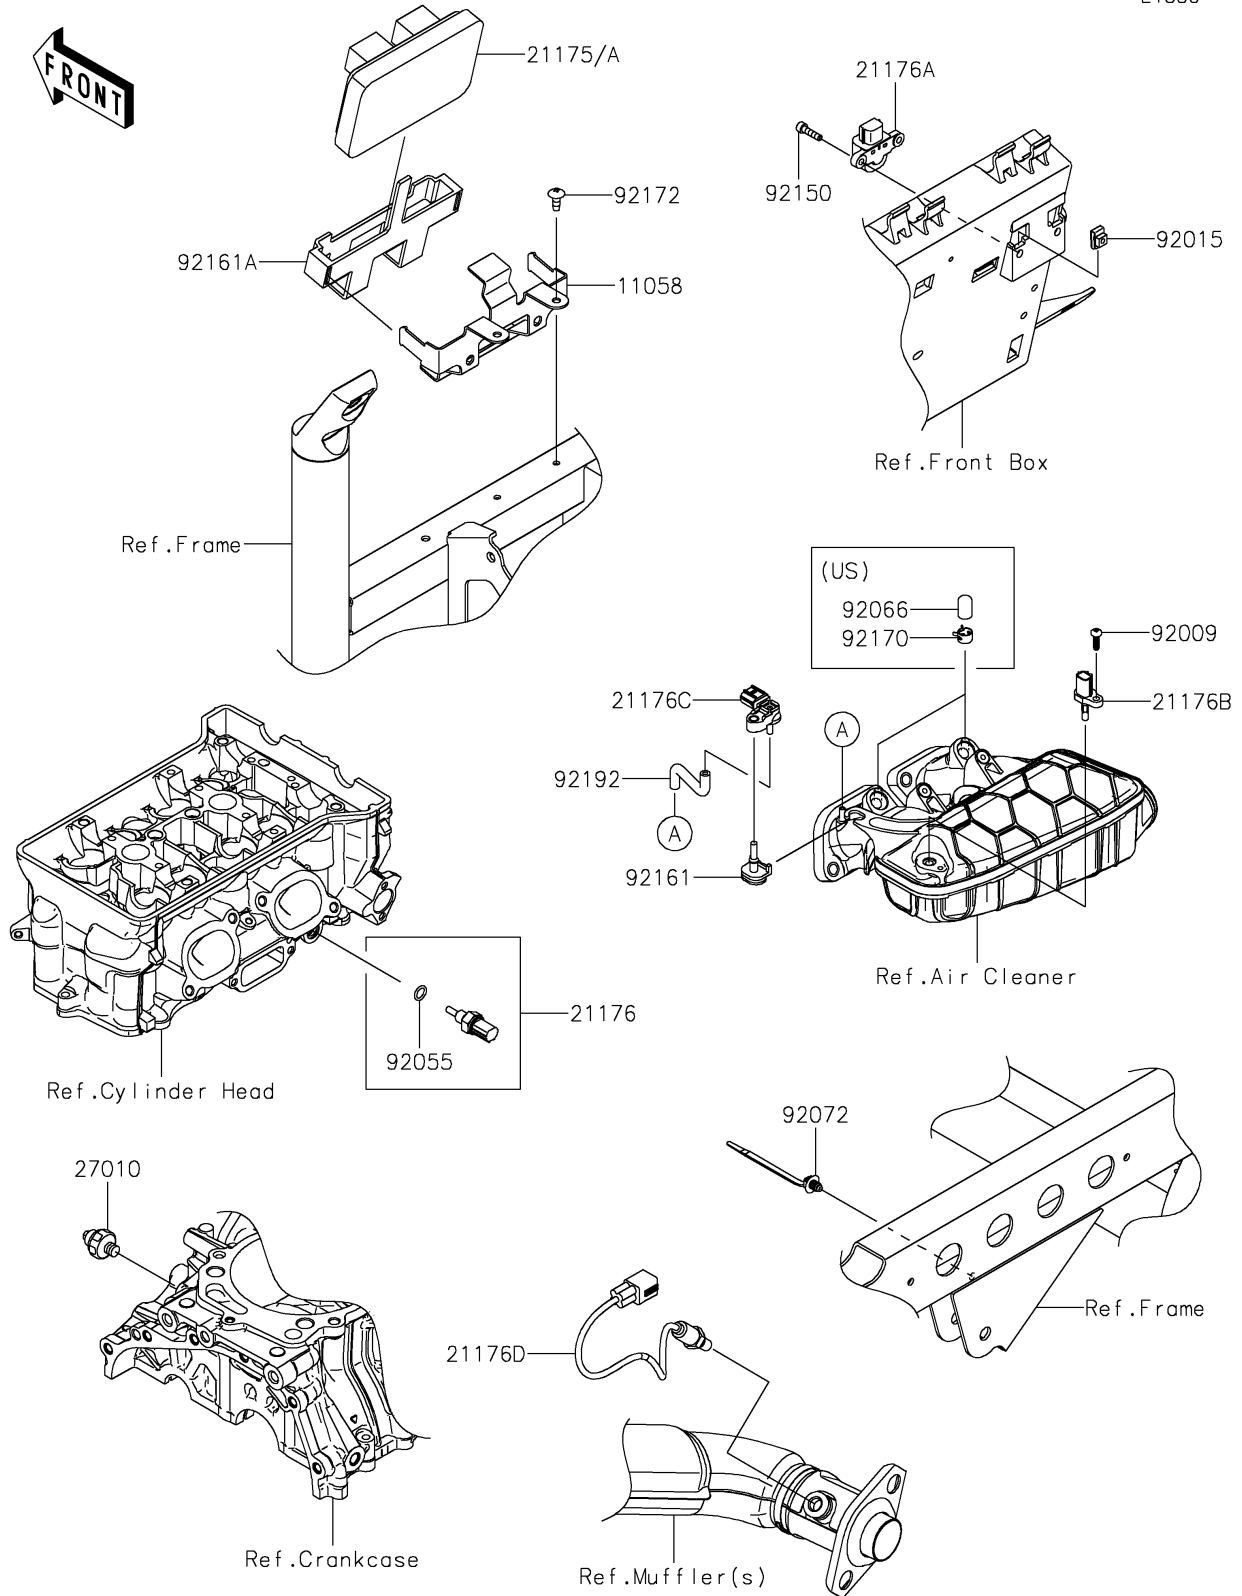

2025 MULE PRO-FXR 1000

PARTS DIAGRAM

Fuel Injection

E1530

2025 MULE PRO-FXR 1000

PARTS LIST Fuel Injection

ITEM NAME	PART NUMBER	QUANTITY
-----------	-------------	----------
