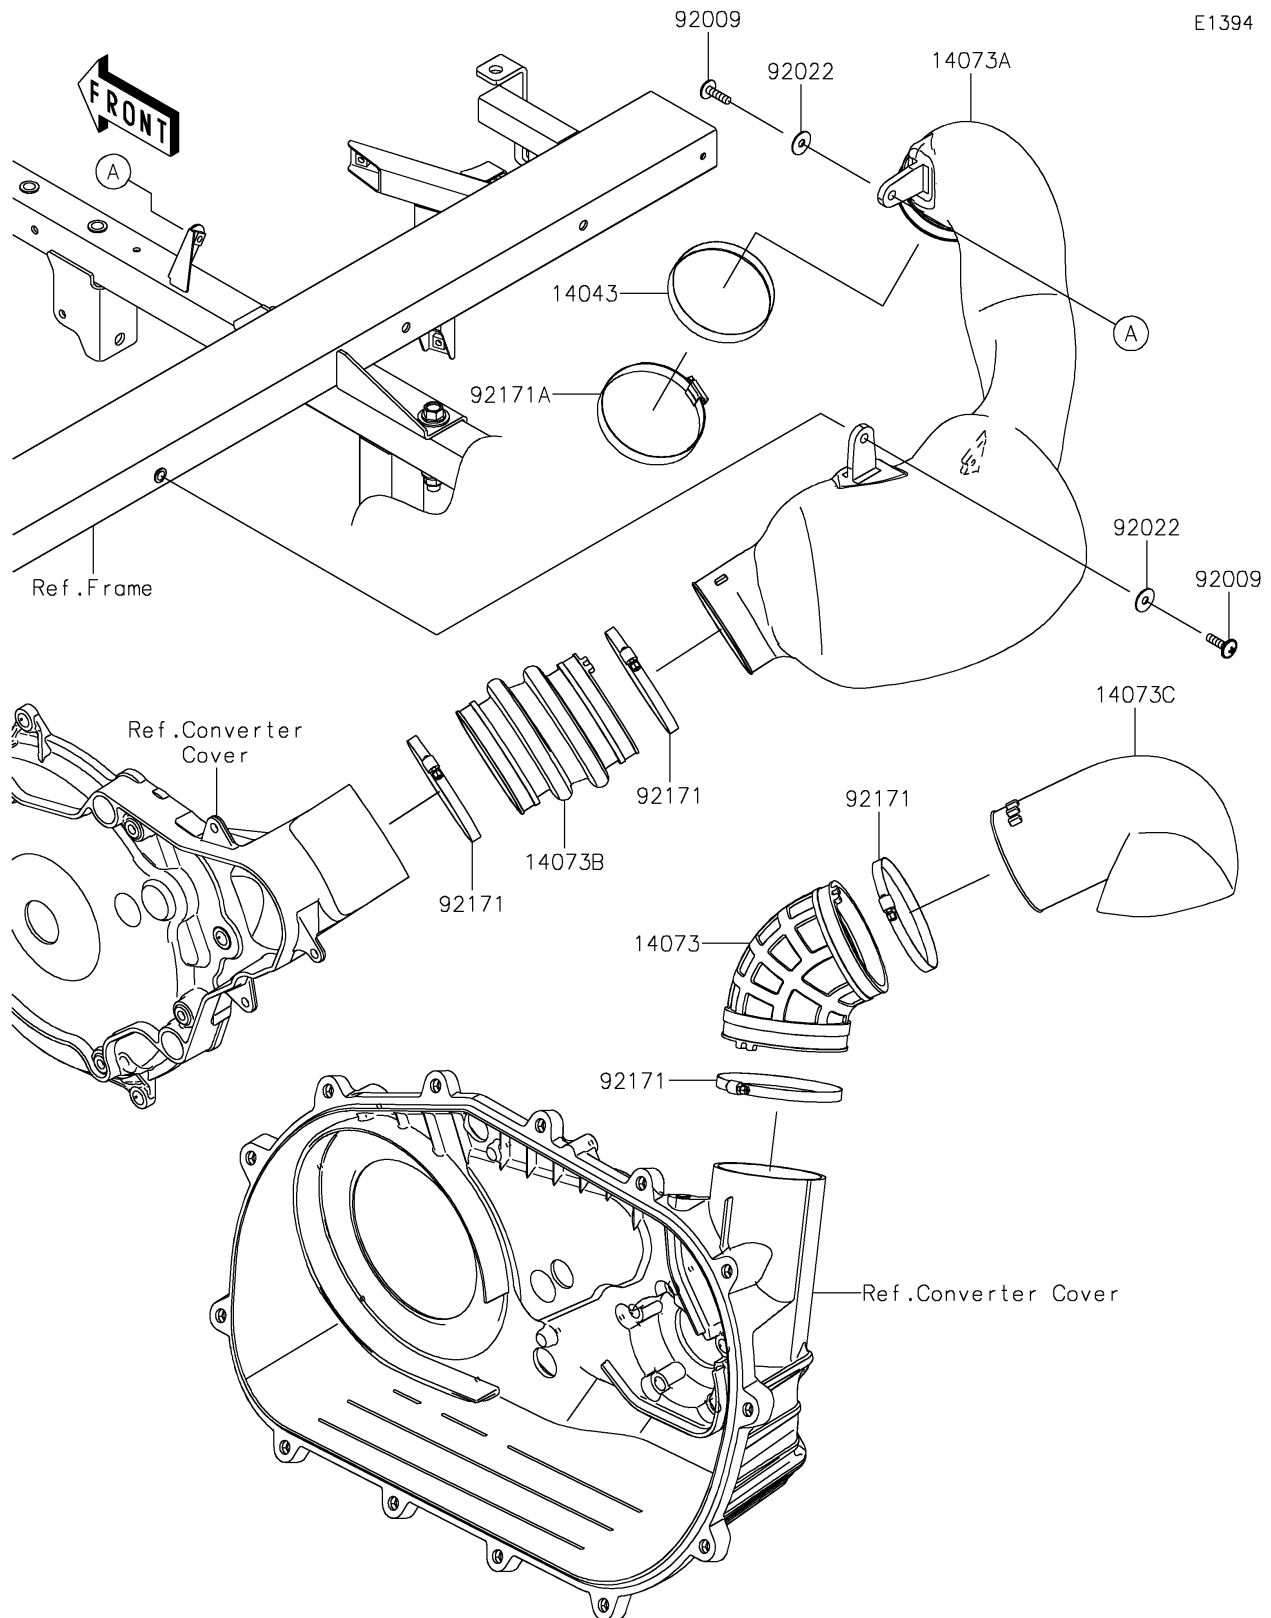

2024 MULE PRO-FXR™ 1000

PARTS DIAGRAM

Air Cleaner-Belt Converter

2024 MULE PRO-FXR™ 1000

PARTS LIST

Air Cleaner-Belt Converter

ITEM NAME	PART NUMBER	QUANTITY
-----------	-------------	----------
