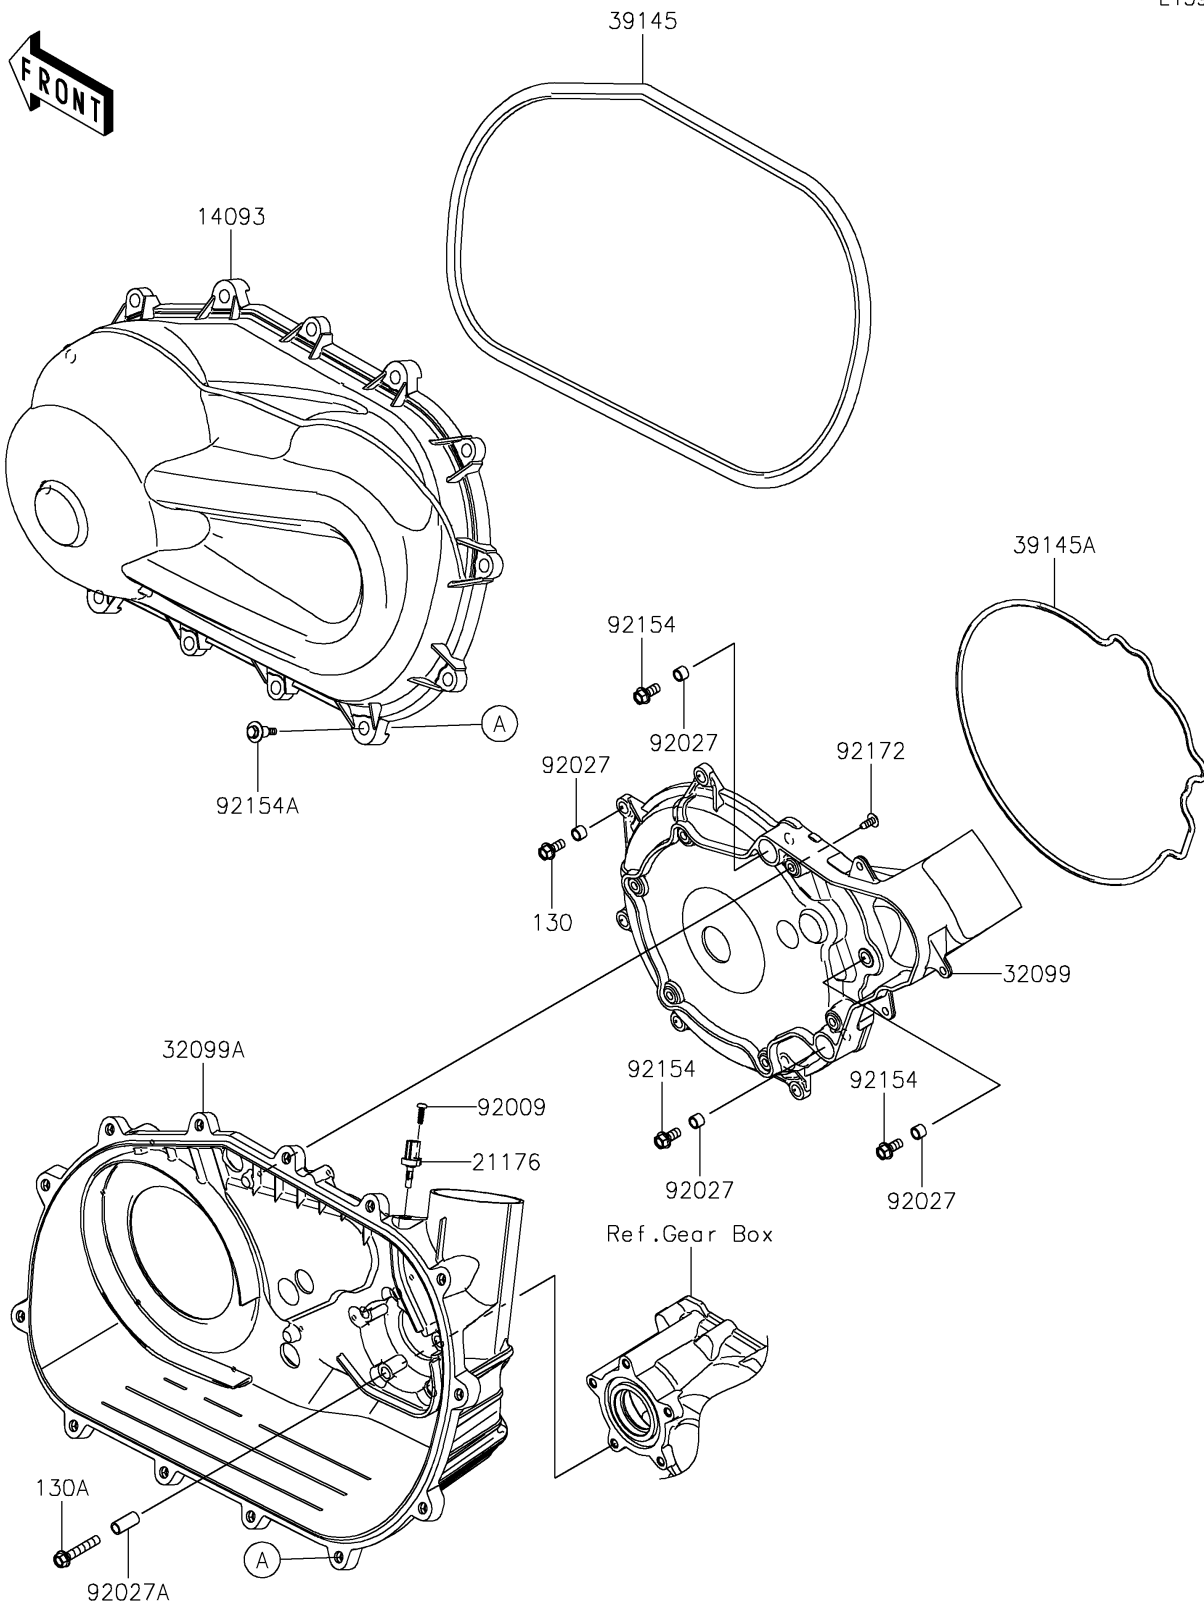

2026 MULE PRO-FXR™ 1000

PARTS DIAGRAM

Converter Cover

E1393

2026 MULE PRO-FXR™ 1000

PARTS LIST

Converter Cover

ITEM NAME

PART NUMBER

QUANTITY
