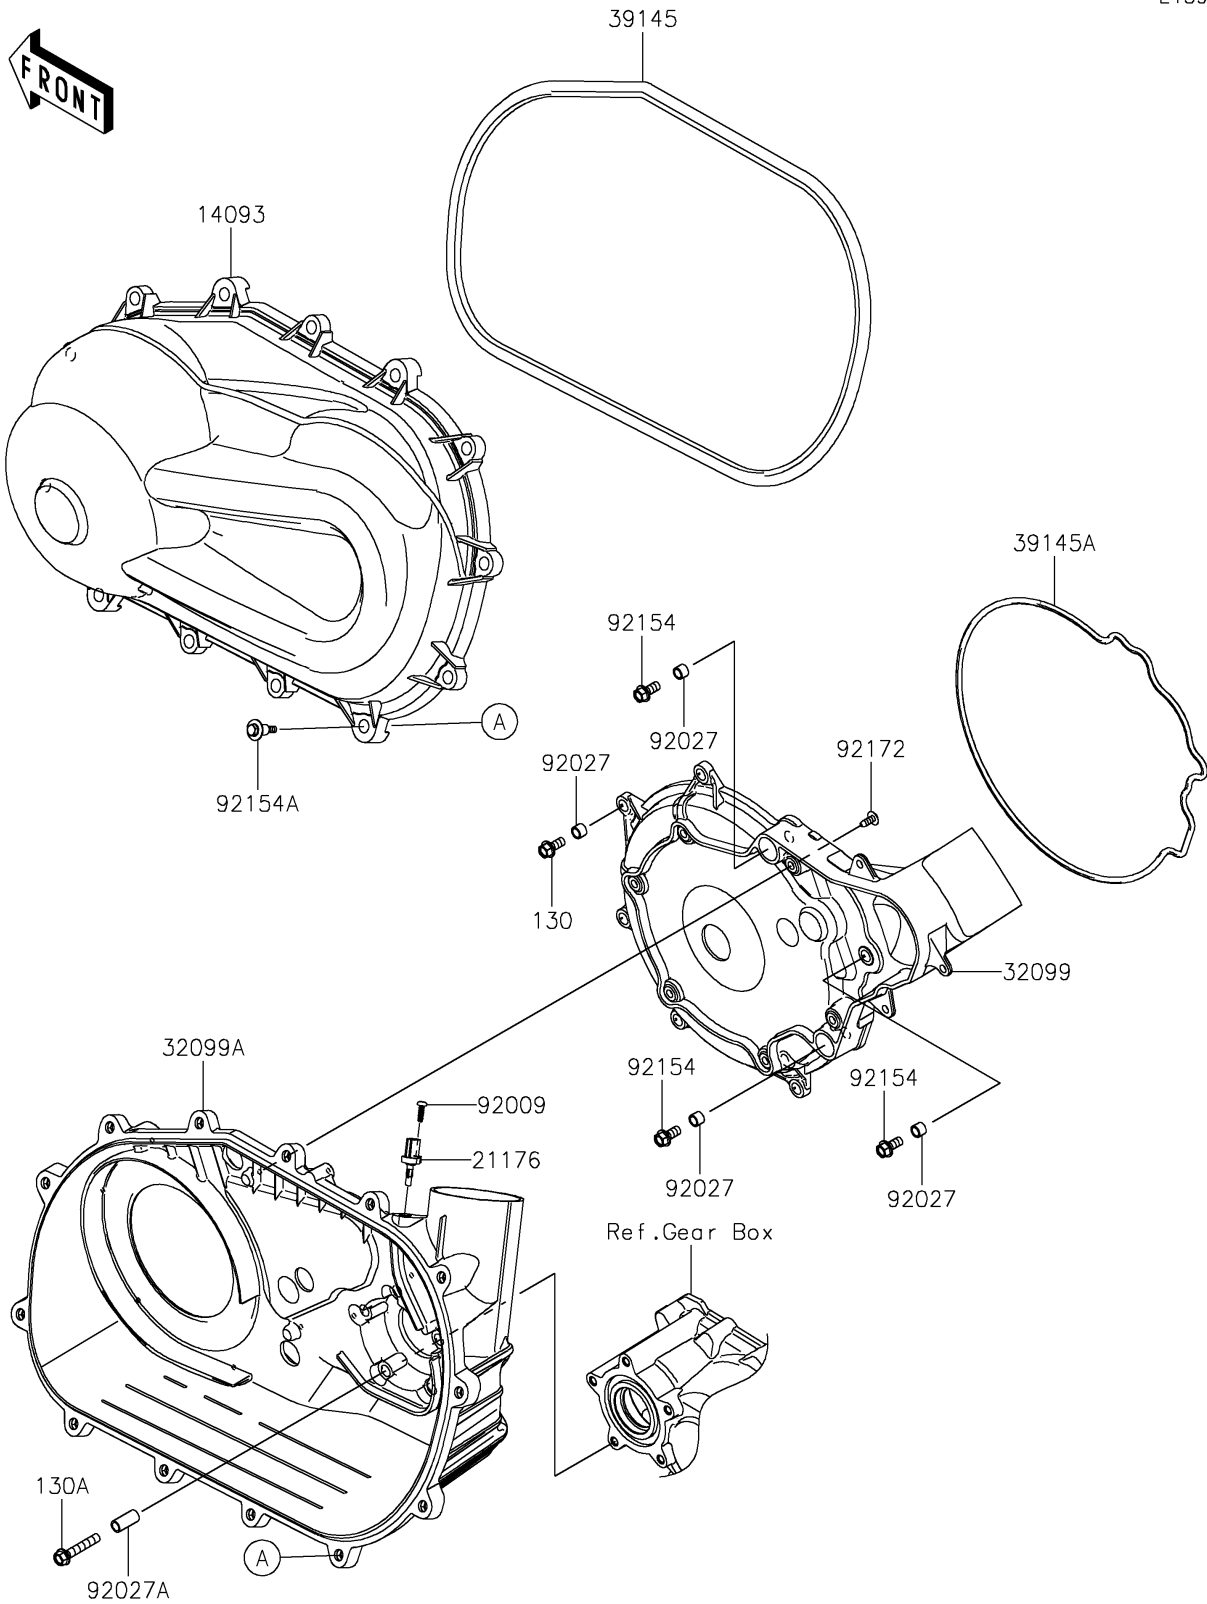

2025 MULE PRO-FXR 1000

PARTS DIAGRAM

Converter Cover

E1393

2025 MULE PRO-FXR 1000

PARTS LIST

Converter Cover

ITEM NAME	PART NUMBER	QUANTITY
-----------	-------------	----------
