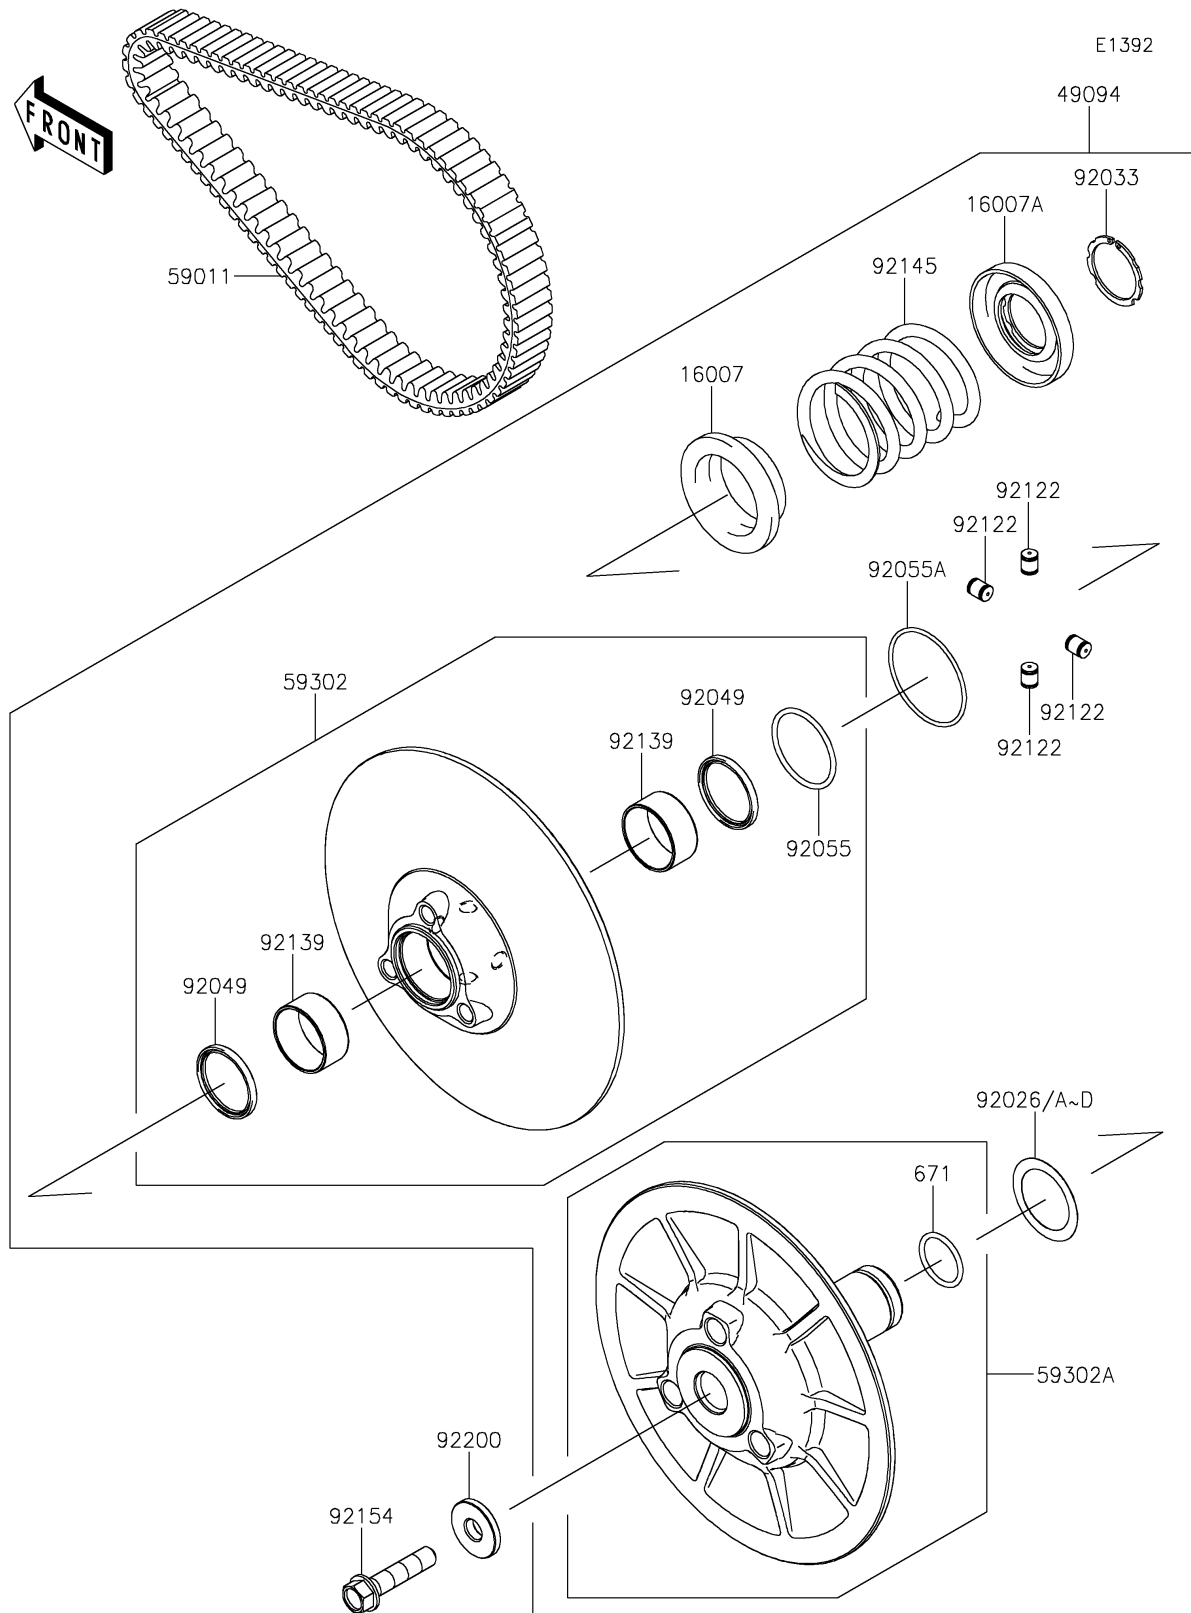

2024 MULE PRO-FXR™ 1000

PARTS DIAGRAM

Driven Converter/Drive Belt

2024 MULE PRO-FXR™ 1000

PARTS LIST

Driven Converter/Drive Belt

ITEM NAME	PART NUMBER	QUANTITY
-----------	-------------	----------
