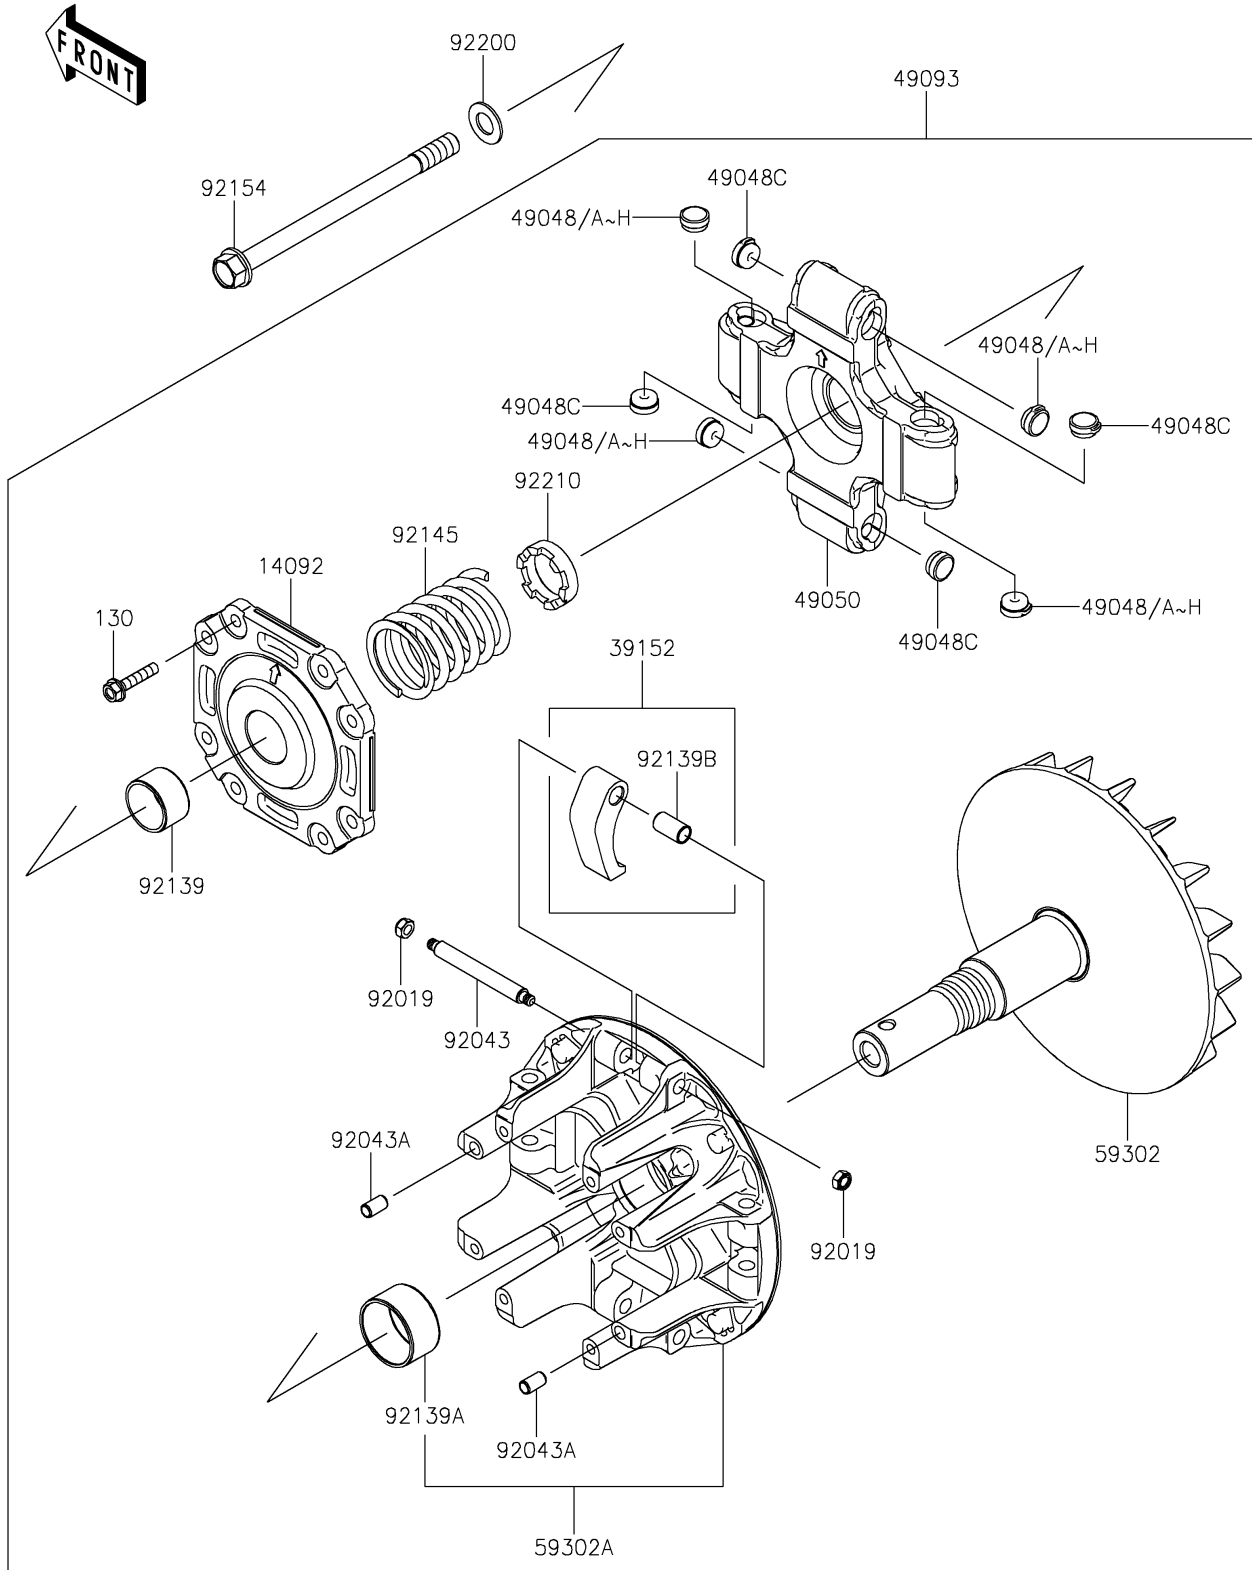

2025 MULE PRO-FXR 1000

PARTS DIAGRAM

Drive Converter

E1391

2025 MULE PRO-FXR 1000

PARTS LIST

Drive Converter

ITEM NAME

PART NUMBER

QUANTITY
