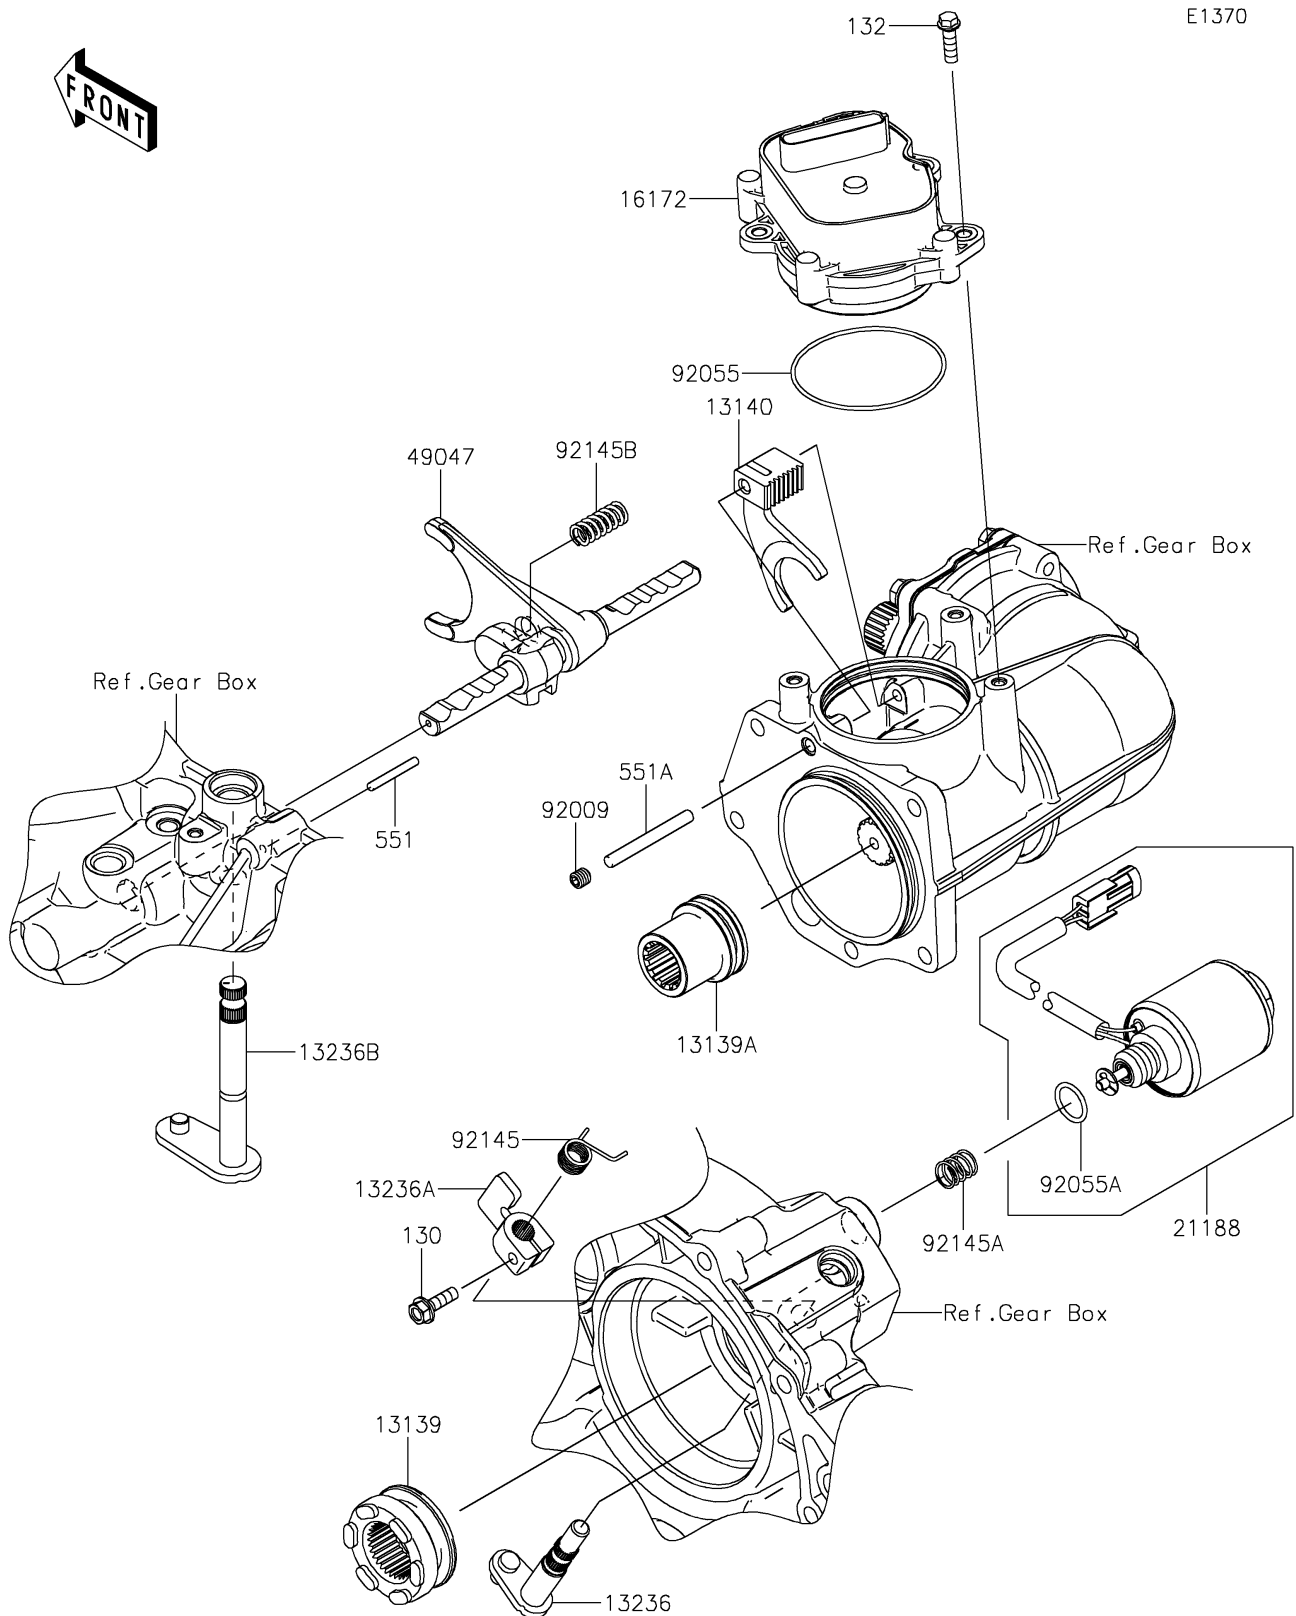

2024 MULE PRO-FXR™ 1000

PARTS DIAGRAM

Gear Change Mechanism

E1370

2024 MULE PRO-FXR™ 1000

PARTS LIST

Gear Change Mechanism

ITEM NAME	PART NUMBER	QUANTITY
-----------	-------------	----------
