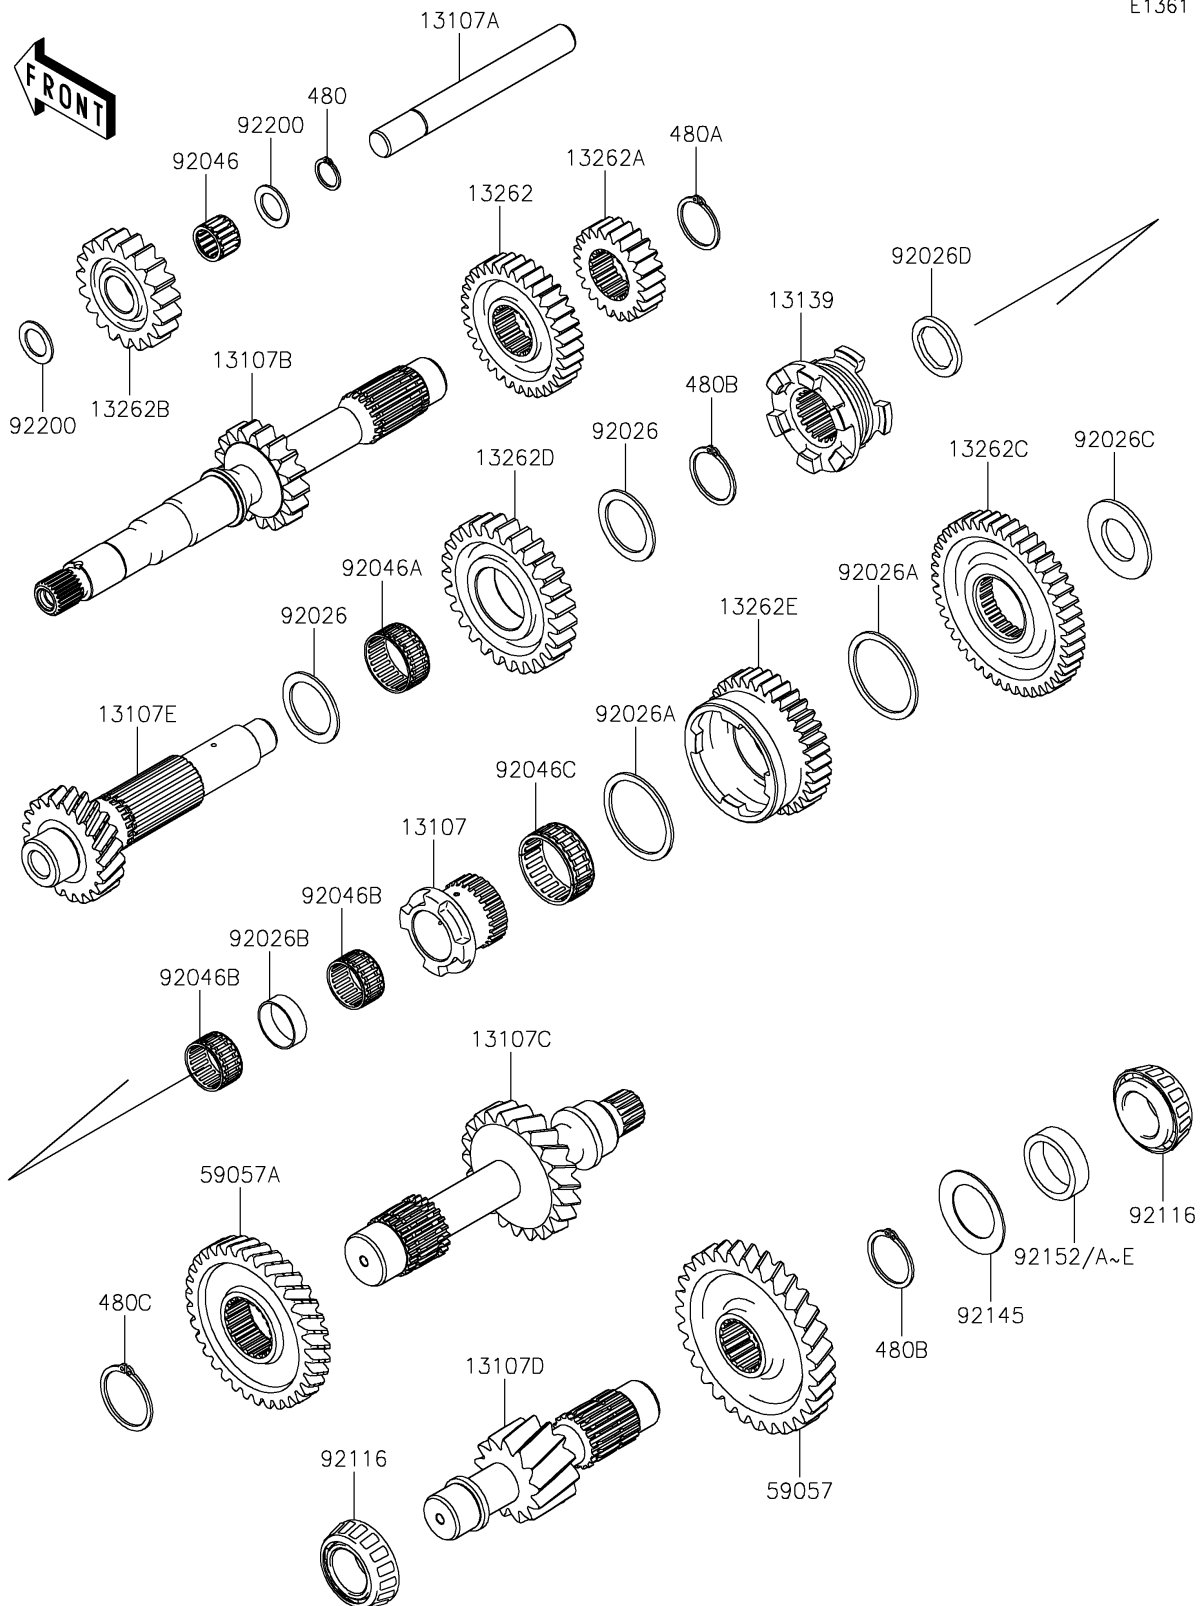

2026 MULE PRO-FXR™ 1000

PARTS DIAGRAM

Transmission

E1361

2026 MULE PRO-FXR™ 1000

PARTS LIST

Transmission

ITEM NAME

PART NUMBER

QUANTITY
