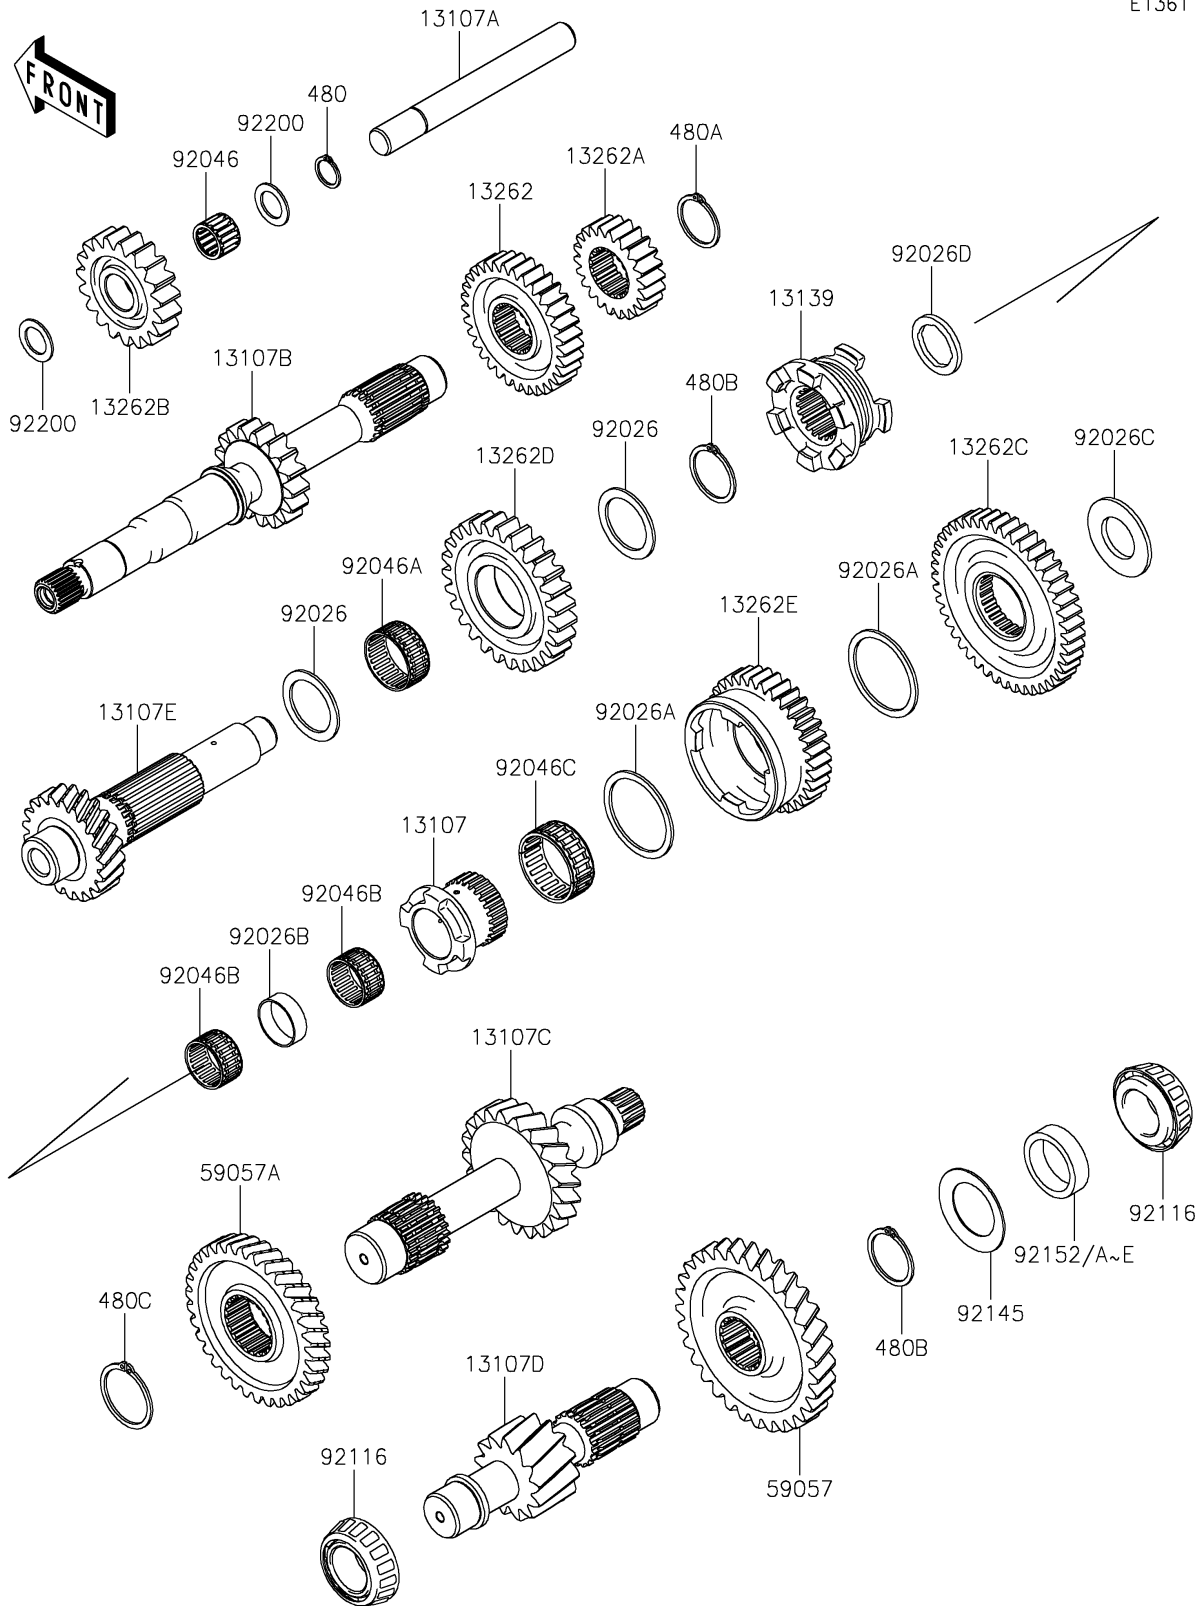

2025 MULE PRO-FXR 1000

PARTS DIAGRAM

Transmission

E1361

2025 MULE PRO-FXR 1000

PARTS LIST

Transmission

ITEM NAME

PART NUMBER

QUANTITY
