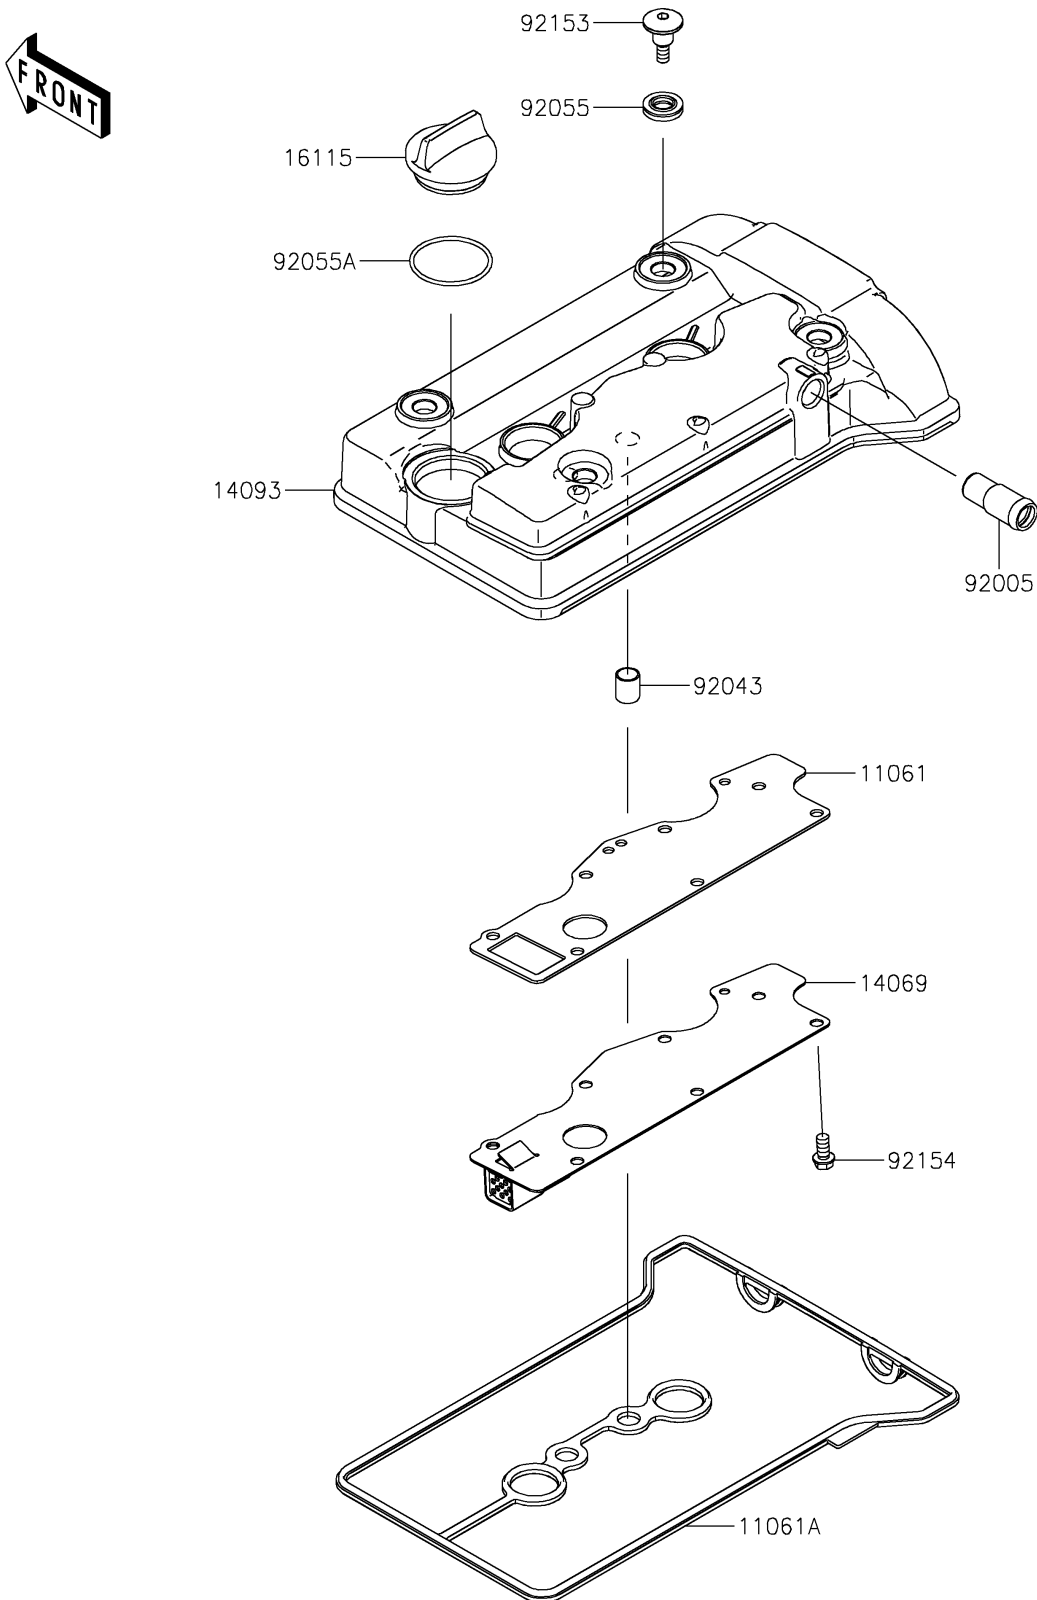

2026 MULE PRO-FXR™ 1000

PARTS DIAGRAM Cylinder Head Cover

E1112

2026 MULE PRO-FXR™ 1000

PARTS LIST

Cylinder Head Cover

ITEM NAME	PART NUMBER	QUANTITY
-----------	-------------	----------
