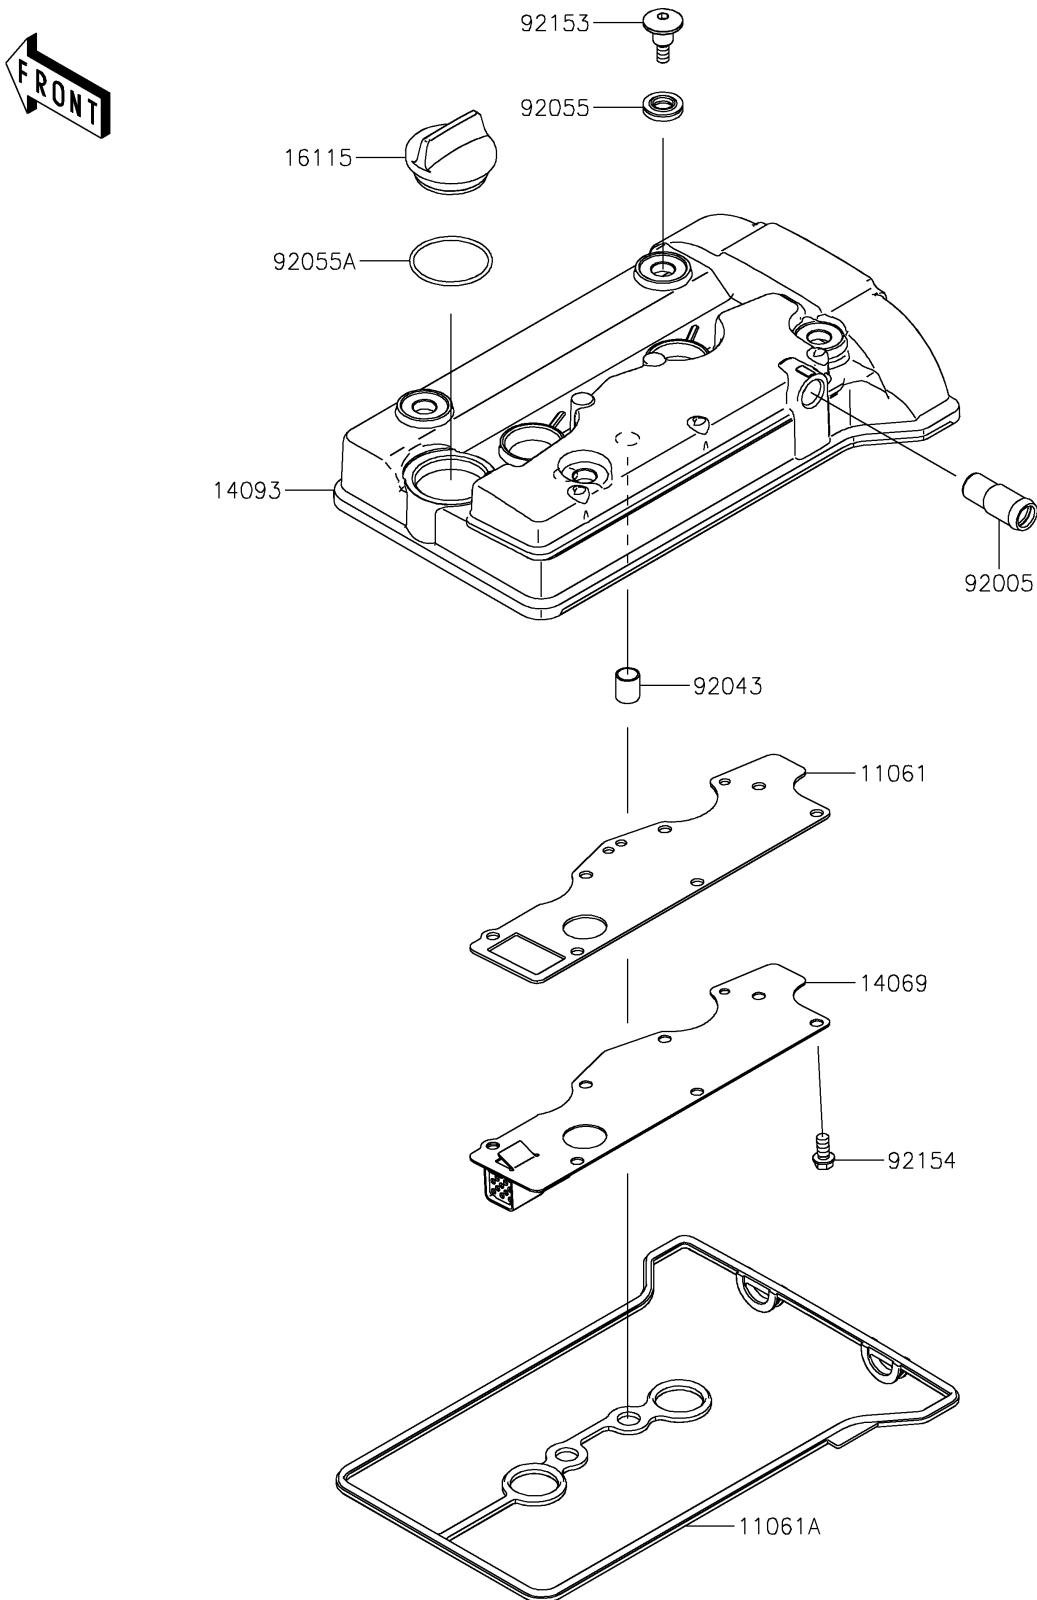

2024 MULE PRO-FXR™ 1000

PARTS DIAGRAM

Cylinder Head Cover

E1112

2024 MULE PRO-FXR™ 1000

PARTS LIST

Cylinder Head Cover

ITEM NAME	PART NUMBER	QUANTITY
-----------	-------------	----------
