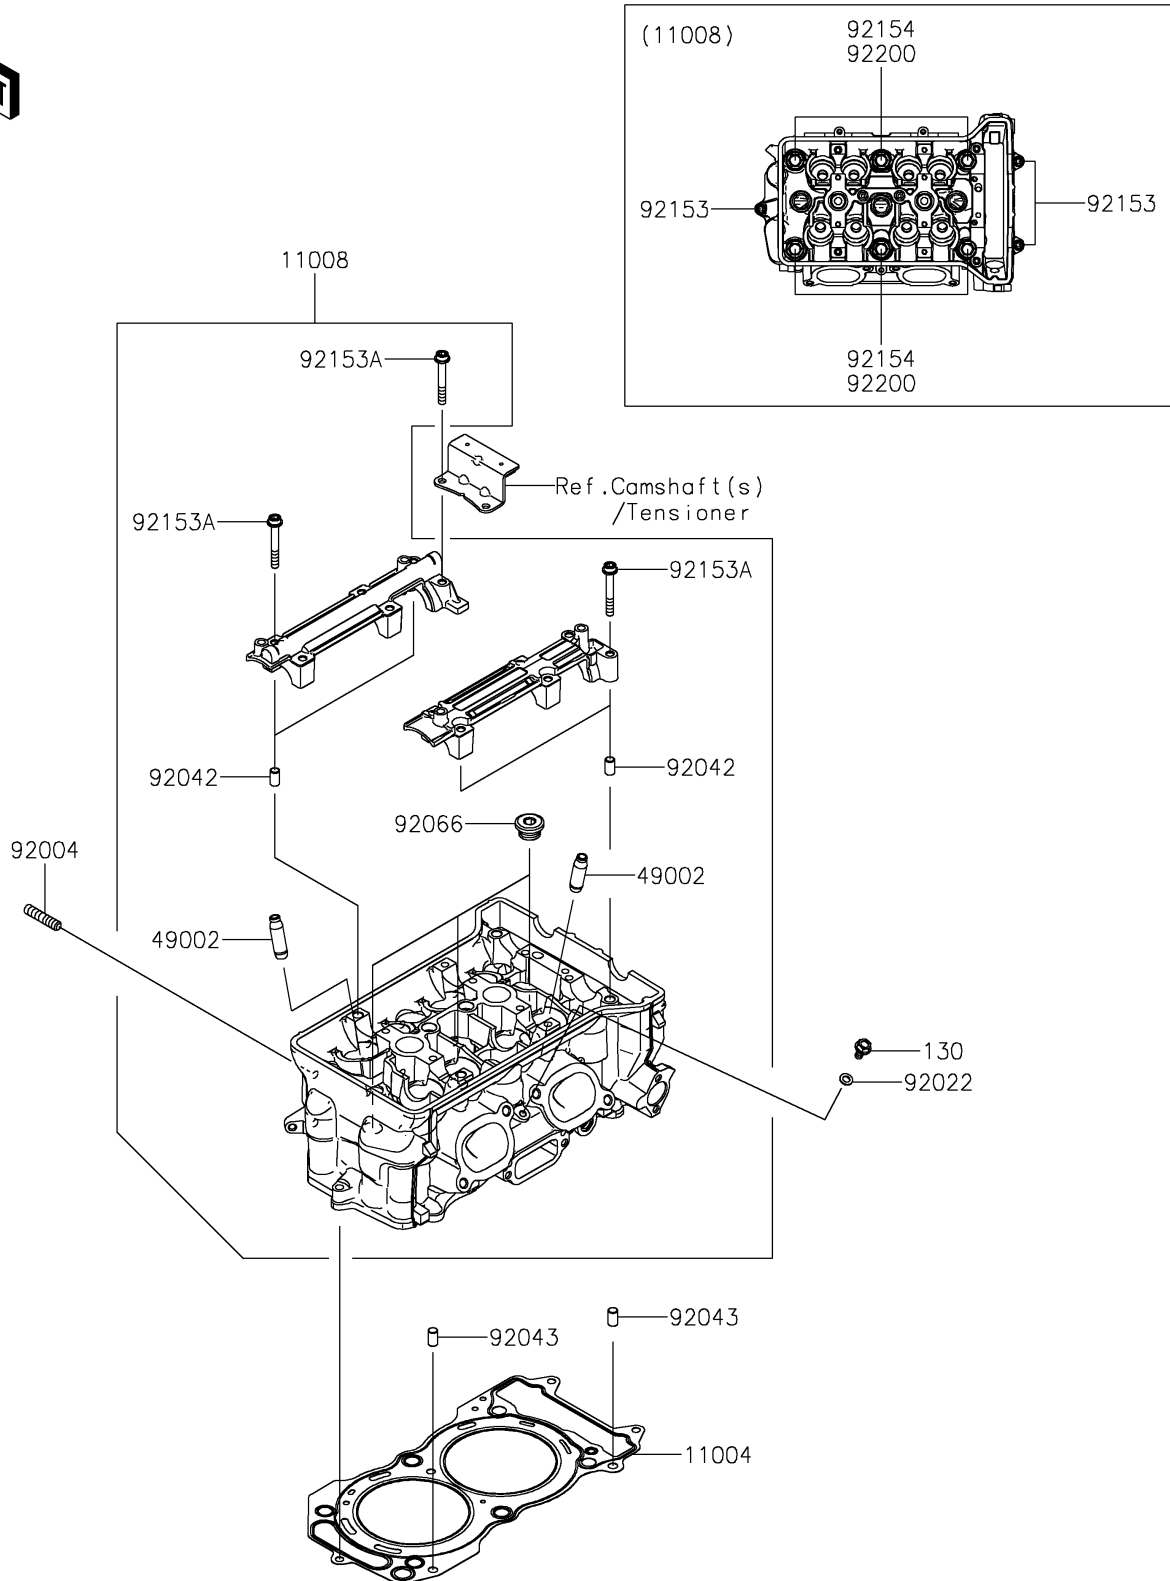

2025 MULE PRO-FXR 1000

PARTS DIAGRAM

Cylinder Head

E1111

2025 MULE PRO-FXR 1000

PARTS LIST

Cylinder Head

ITEM NAME

PART NUMBER

QUANTITY
