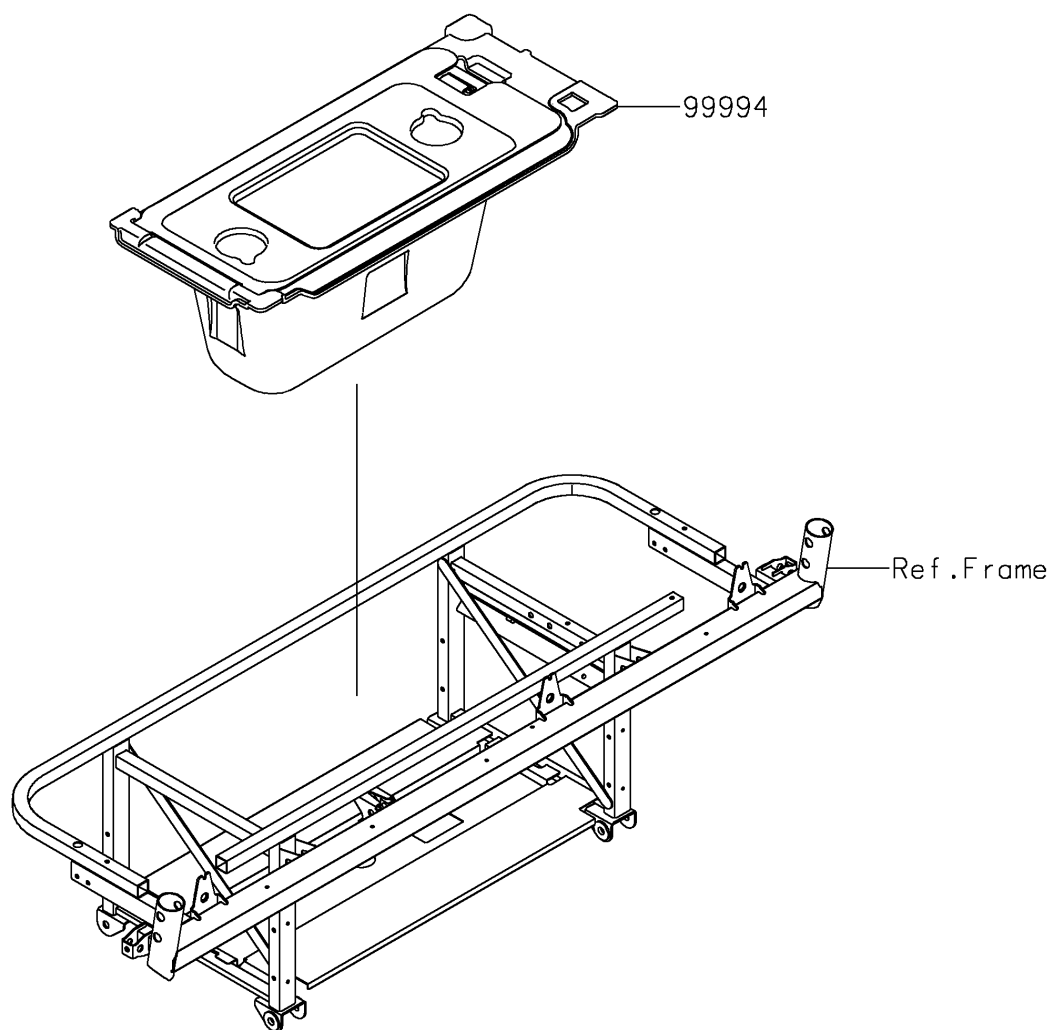

2026 MULE PRO-FX™ 1000 HD EDITION

Kawasaki
Let the Good Times Roll®

PARTS DIAGRAM

Cargo Box

F2910C

2026 MULE PRO-FX™ 1000 HD EDITION

PARTS LIST

Cargo Box

ITEM NAME	PART NUMBER	QUANTITY
-----------	-------------	----------
