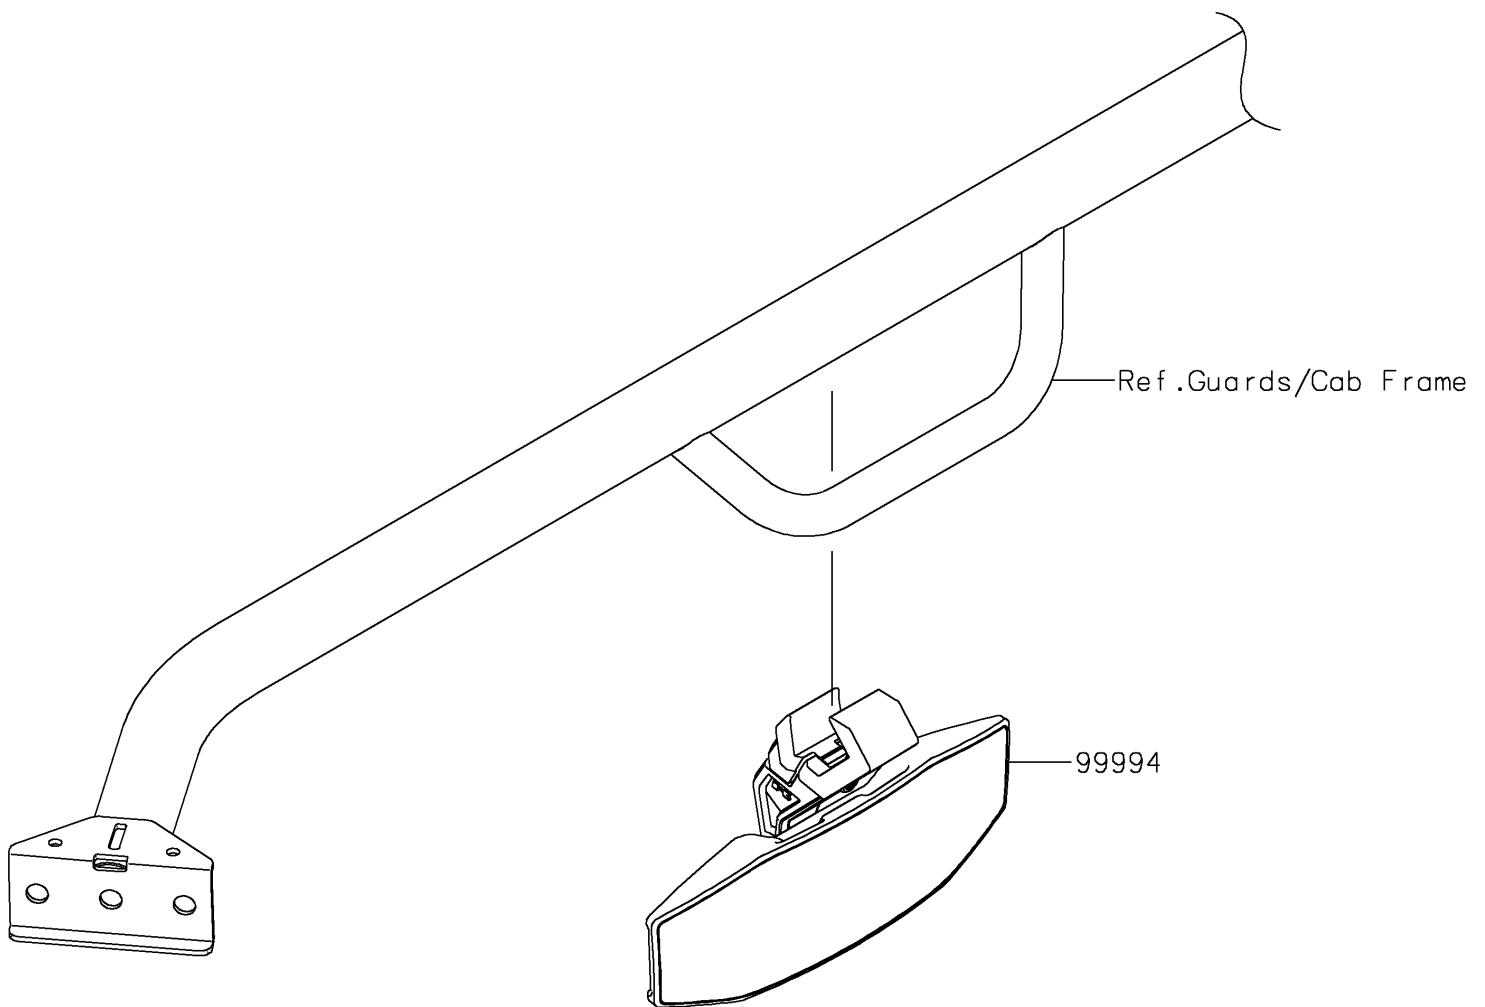

2025 MULE PRO-FX 1000 HD Edition

Kawasaki
Let the Good Times Roll®

PARTS DIAGRAM

Mirror

F2910B

2025 MULE PRO-FX 1000 HD Edition

PARTS LIST

Mirror

ITEM NAME	PART NUMBER	QUANTITY
-----------	-------------	----------
