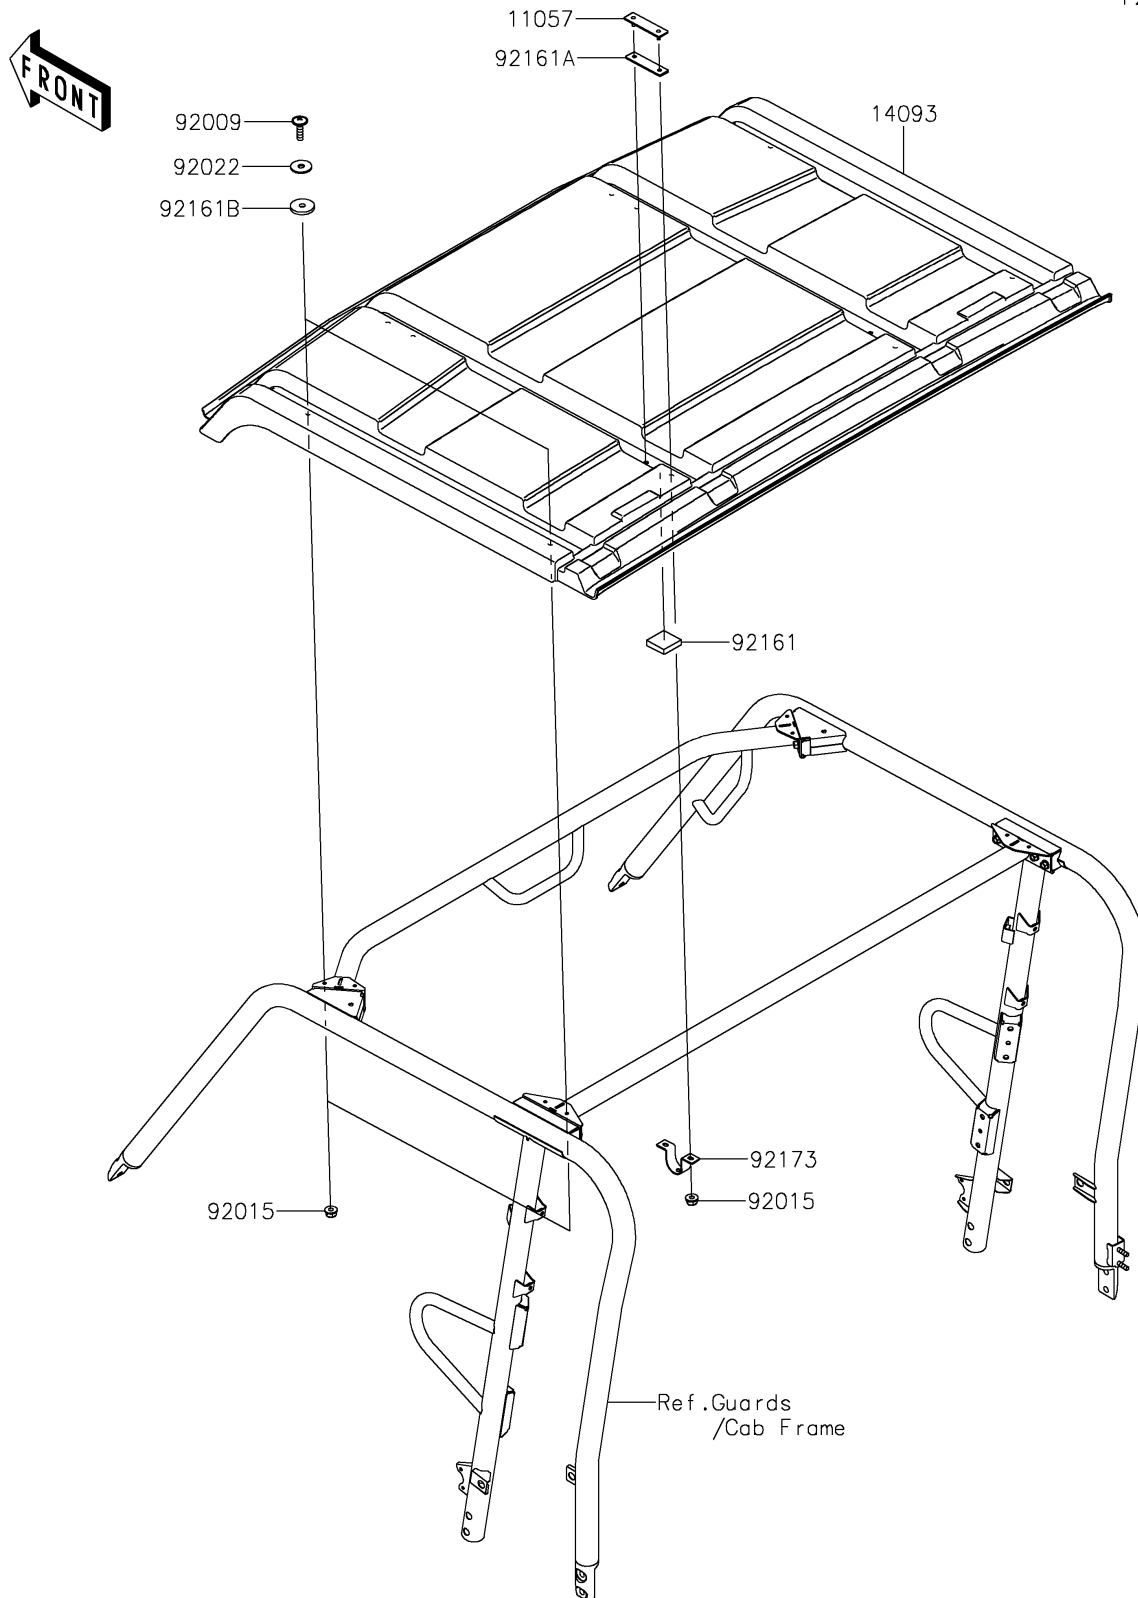

2025 MULE PRO-FX 1000 HD Edition

PARTS DIAGRAM

Sun Top

F2876

2025 MULE PRO-FX 1000 HD Edition

Kawasaki
Let the Good Times Roll®

PARTS LIST

Sun Top

ITEM NAME	PART NUMBER	QUANTITY
BRACKET (Ref # 11057)	11057-0074	4
COVER,SUN TOP,FR (Ref # 14093)	14093-0245	1
SCREW,6X22,BLACK (Ref # 92009)	92009-1256	4
NUT,LOCK,FLANGED,6MM (Ref # 92015)	92015-1603	12
WASHER,6.5X22X1.6 (Ref # 92022)	92022-237	4
DAMPER,25.4X25.4X6.3 (Ref # 92161)	92161-1405	4
DAMPER (Ref # 92161A)	92161-1476	4
DAMPER,6X25X3.15 (Ref # 92161B)	92161-1633	4
CLAMP,U (Ref # 92173)	92173-1224	4