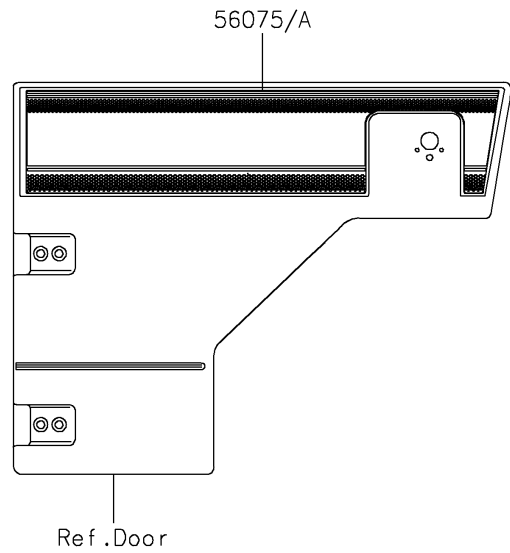

2025 MULE PRO-FX 1000 HD Edition

PARTS DIAGRAM

Decals(LRFNN/LRFNL)

F2861

2025 MULE PRO-FX 1000 HD Edition

Kawasaki
Let the Good Times Roll®

PARTS LIST

Decals(LRFNN/LRFNL)

ITEM NAME	PART NUMBER	QUANTITY
MARK,KAWASAKI (Ref # 56054)	56054-3890	1
MARK,MULE PRO-FX 1000 (Ref # 56054A)	56054-4012	2
PATTERN,SIDE GUARD,LH,FR (Ref # 56075)	56075-1893	1
PATTERN,SIDE GUARD,RH,FR (Ref # 56075A)	56075-1894	1
PATTERN,CARRIER,LH,FR (Ref # 56075B)	56075-1907	1
PATTERN,CARRIER,RH,FR (Ref # 56075C)	56075-1908	1
PATTERN,AIR FILTER COVER (Ref # 56077)	56077-0127	1
PATTERN,RR CARRIER,LH (Ref # 56077A)	56077-0128	1
PATTERN,RR CARRIER,RH (Ref # 56077B)	56077-0129	1
PATTERN,FR FENDER,LH (Ref # 56077C)	56077-0591	1
PATTERN,FR FENDER,RH (Ref # 56077D)	56077-0592	1