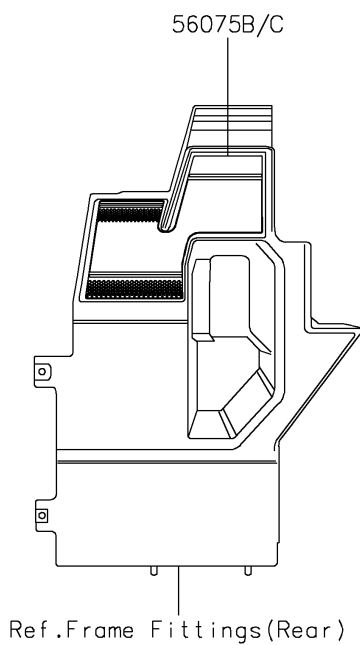

2025 MULE PRO-FX 1000 HD Edition

PARTS DIAGRAM

Decals(LRFNN/LRFNL)

F2861

2025 MULE PRO-FX 1000 HD Edition

Kawasaki
Let the Good Times Roll®

PARTS LIST

Decals(LRFNN/LRFNL)

ITEM NAME	PART NUMBER	QUANTITY
MARK,KAWASAKI (Ref # 56054)	56054-3890	1
MARK,MULE PRO-FX 1000 (Ref # 56054A)	56054-4012	2
PATTERN,SIDE GUARD,LH,FR (Ref # 56075)	56075-1893	1
PATTERN,SIDE GUARD,RH,FR (Ref # 56075A)	56075-1894	1
PATTERN,CARRIER,LH,FR (Ref # 56075B)	56075-1907	1
PATTERN,CARRIER,RH,FR (Ref # 56075C)	56075-1908	1
PATTERN,AIR FILTER COVER (Ref # 56077)	56077-0127	1
PATTERN,RR CARRIER,LH (Ref # 56077A)	56077-0128	1
PATTERN,RR CARRIER,RH (Ref # 56077B)	56077-0129	1
PATTERN,FR FENDER,LH (Ref # 56077C)	56077-0591	1
PATTERN,FR FENDER,RH (Ref # 56077D)	56077-0592	1