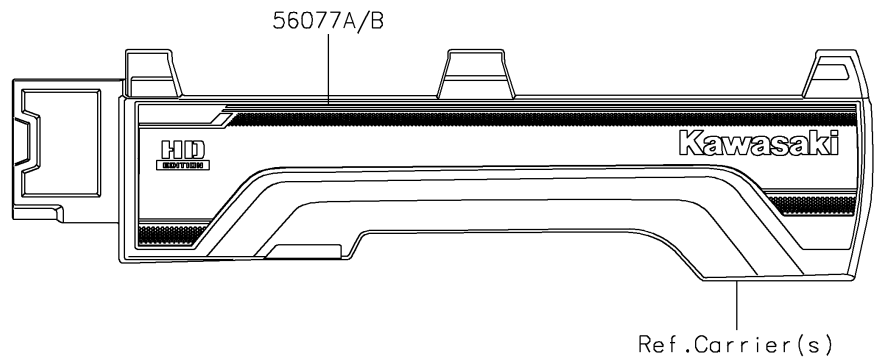

2025 MULE PRO-FX 1000 HD Edition

PARTS DIAGRAM

Decals(LRFNN/LRFNL)

F2861

2025 MULE PRO-FX 1000 HD Edition

Kawasaki
Let the Good Times Roll®

PARTS LIST

Decals(LRFNN/LRFNL)

ITEM NAME	PART NUMBER	QUANTITY
MARK,KAWASAKI (Ref # 56054)	56054-3890	1
MARK,MULE PRO-FX 1000 (Ref # 56054A)	56054-4012	2
PATTERN,SIDE GUARD,LH,FR (Ref # 56075)	56075-1893	1
PATTERN,SIDE GUARD,RH,FR (Ref # 56075A)	56075-1894	1
PATTERN,CARRIER,LH,FR (Ref # 56075B)	56075-1907	1
PATTERN,CARRIER,RH,FR (Ref # 56075C)	56075-1908	1
PATTERN,AIR FILTER COVER (Ref # 56077)	56077-0127	1
PATTERN,RR CARRIER,LH (Ref # 56077A)	56077-0128	1
PATTERN,RR CARRIER,RH (Ref # 56077B)	56077-0129	1
PATTERN,FR FENDER,LH (Ref # 56077C)	56077-0591	1
PATTERN,FR FENDER,RH (Ref # 56077D)	56077-0592	1