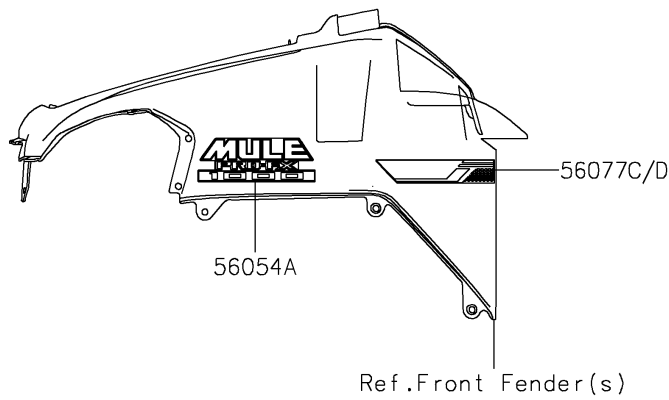

2025 MULE PRO-FX 1000 HD Edition

PARTS DIAGRAM

Decals(LRFNN/LRFNL)

F2861

2025 MULE PRO-FX 1000 HD Edition

Kawasaki
Let the Good Times Roll®

PARTS LIST

Decals(LRFNN/LRFNL)

ITEM NAME	PART NUMBER	QUANTITY
MARK,KAWASAKI (Ref # 56054)	56054-3890	1
MARK,MULE PRO-FX 1000 (Ref # 56054A)	56054-4012	2
PATTERN,SIDE GUARD,LH,FR (Ref # 56075)	56075-1893	1
PATTERN,SIDE GUARD,RH,FR (Ref # 56075A)	56075-1894	1
PATTERN,CARRIER,LH,FR (Ref # 56075B)	56075-1907	1
PATTERN,CARRIER,RH,FR (Ref # 56075C)	56075-1908	1
PATTERN,AIR FILTER COVER (Ref # 56077)	56077-0127	1
PATTERN,RR CARRIER,LH (Ref # 56077A)	56077-0128	1
PATTERN,RR CARRIER,RH (Ref # 56077B)	56077-0129	1
PATTERN,FR FENDER,LH (Ref # 56077C)	56077-0591	1
PATTERN,FR FENDER,RH (Ref # 56077D)	56077-0592	1