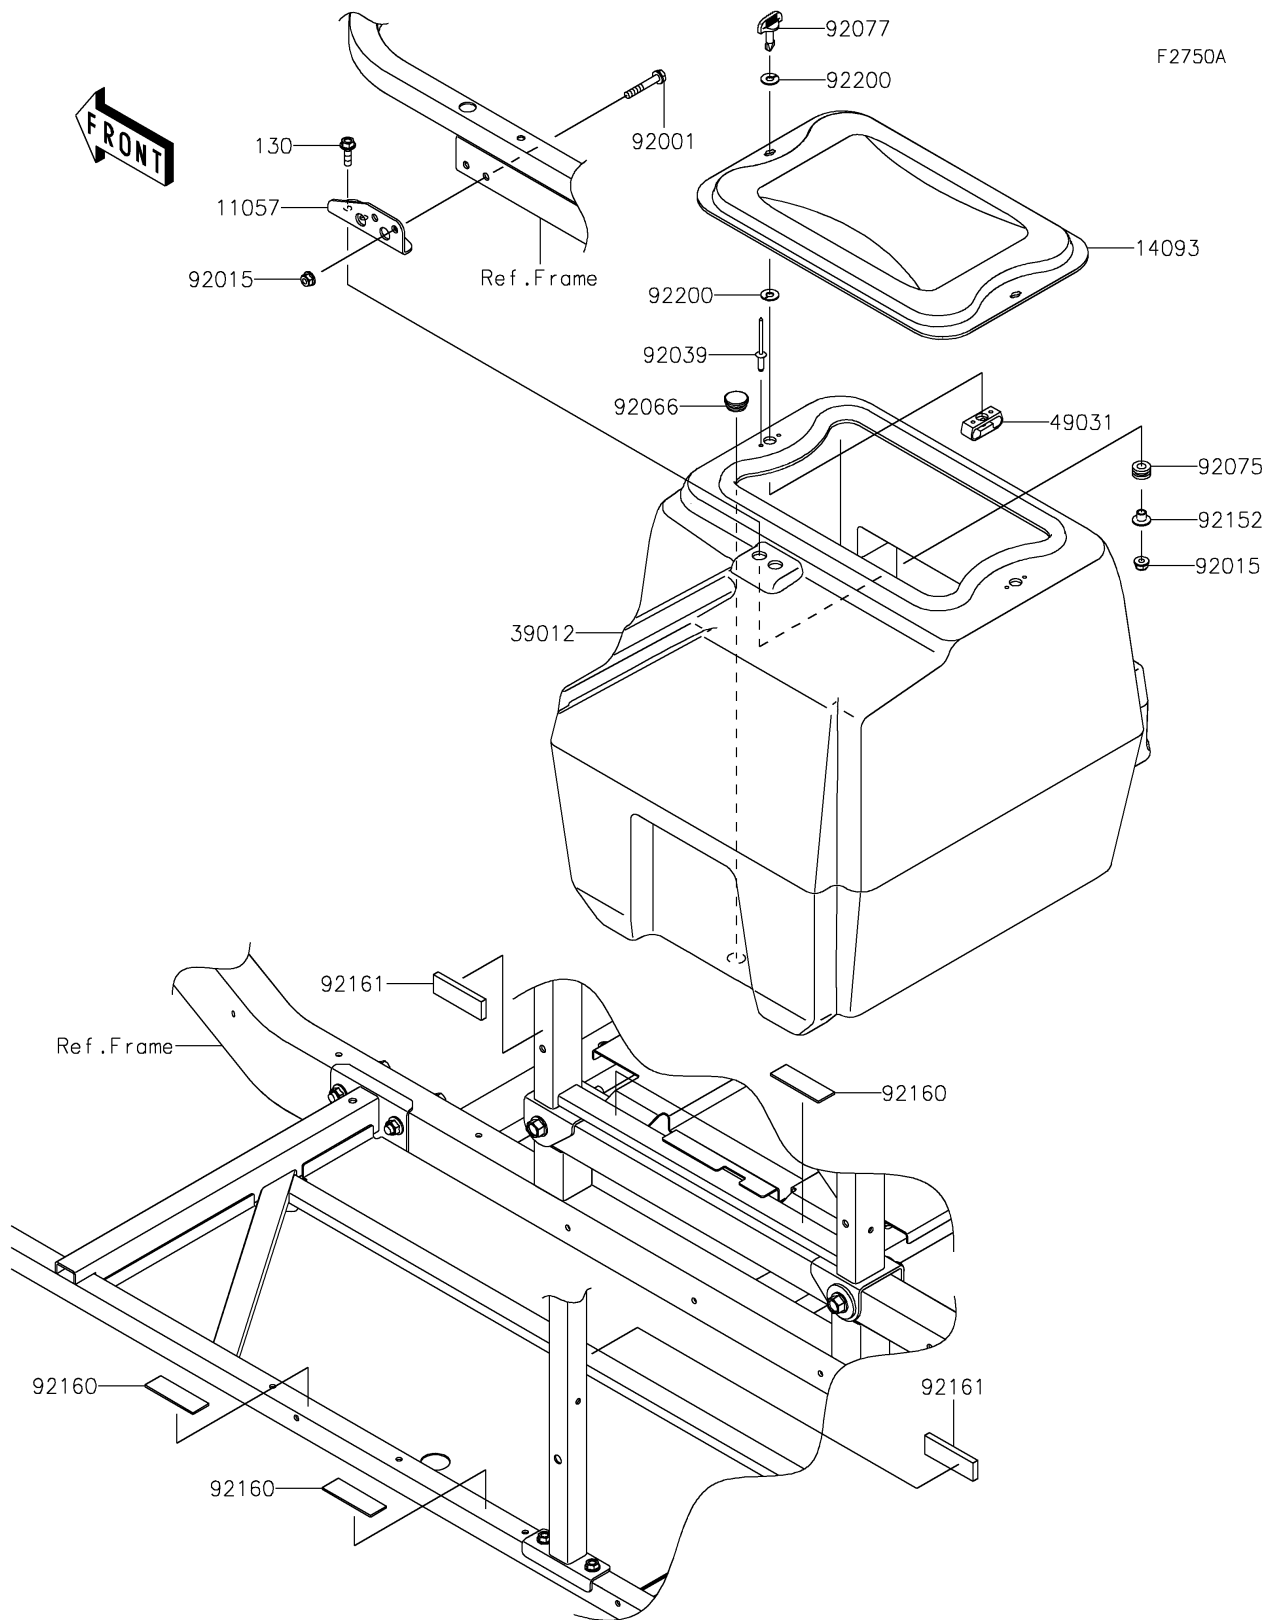

2026 MULE PRO-FX™ 1000 HD EDITION

Kawasaki
Let the Good Times Roll®

PARTS DIAGRAM Other(LTFNN/LTFNL)

2026 MULE PRO-FX™ 1000 HD EDITION

PARTS LIST

Other(LTFNN/LTFNL)

ITEM NAME

PART NUMBER

QUANTITY
