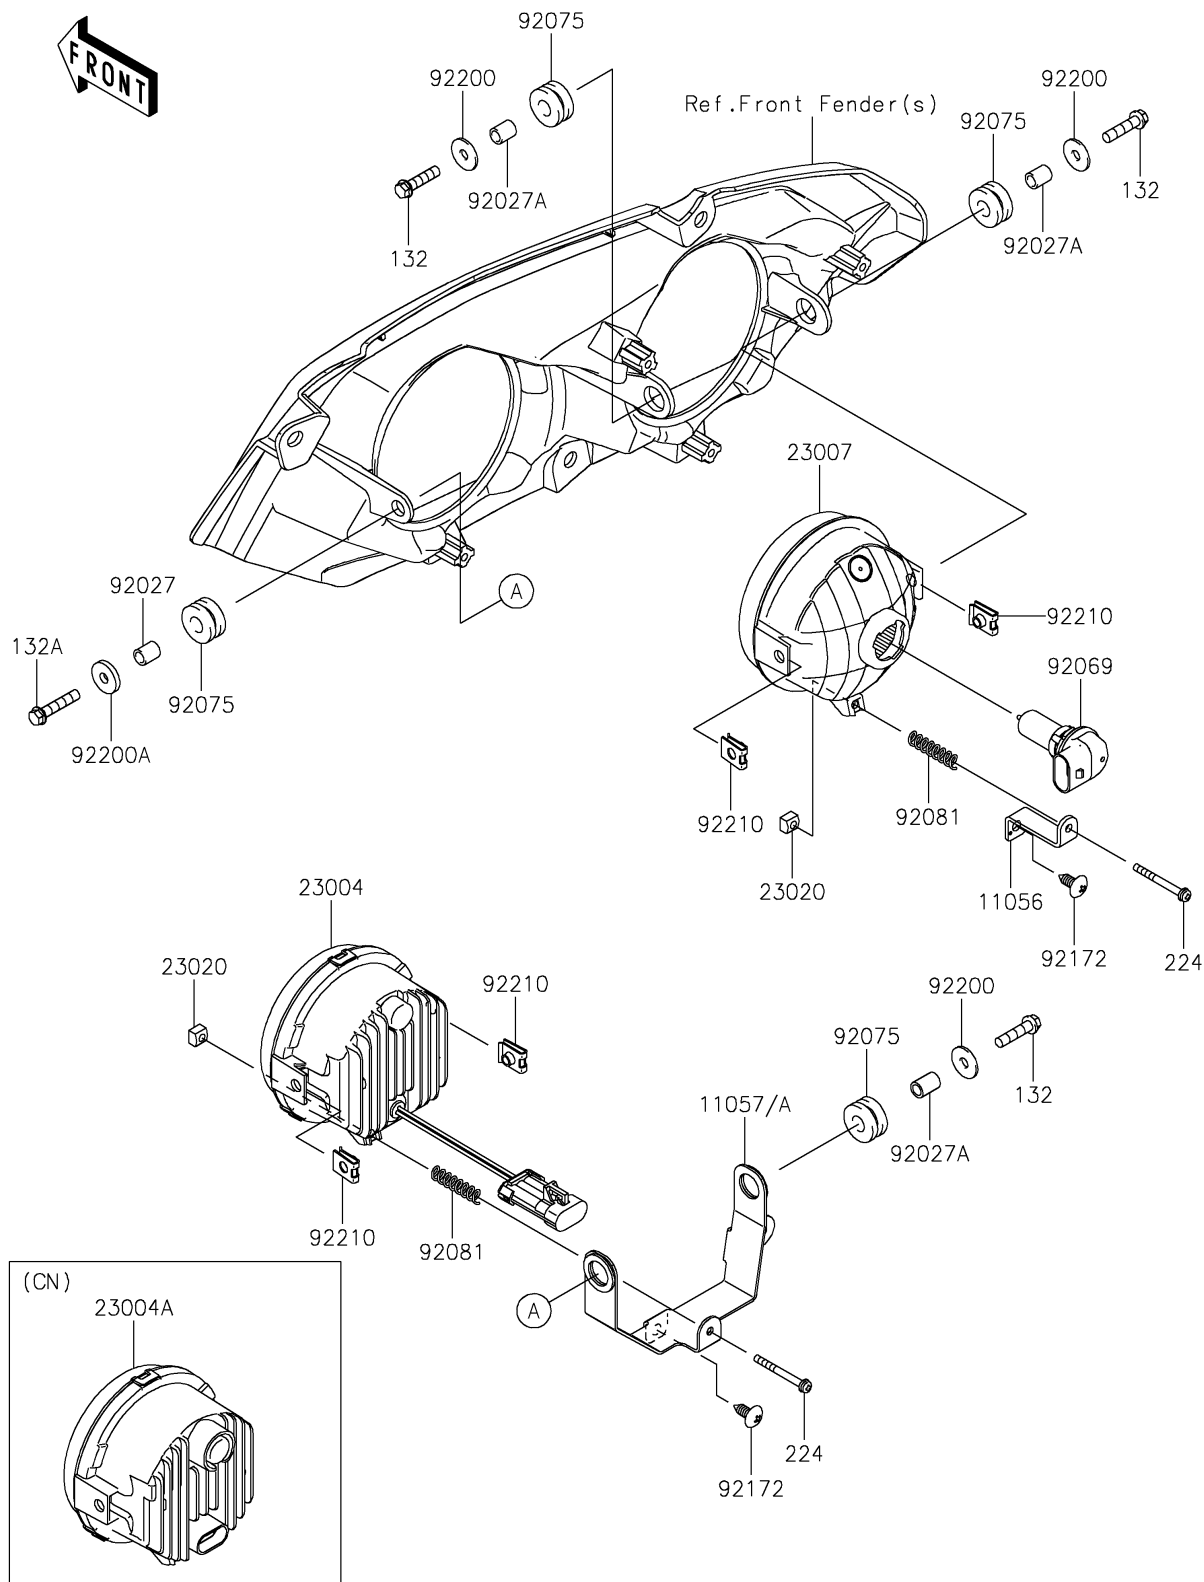

2026 MULE PRO-FX™ 1000 HD EDITION

PARTS DIAGRAM

Headlight(s)

F2710

2026 MULE PRO-FX™ 1000 HD EDITION

Kawasaki
Let the Good Times Roll®

PARTS LIST

Headlight(s)

ITEM NAME

PART NUMBER

QUANTITY
