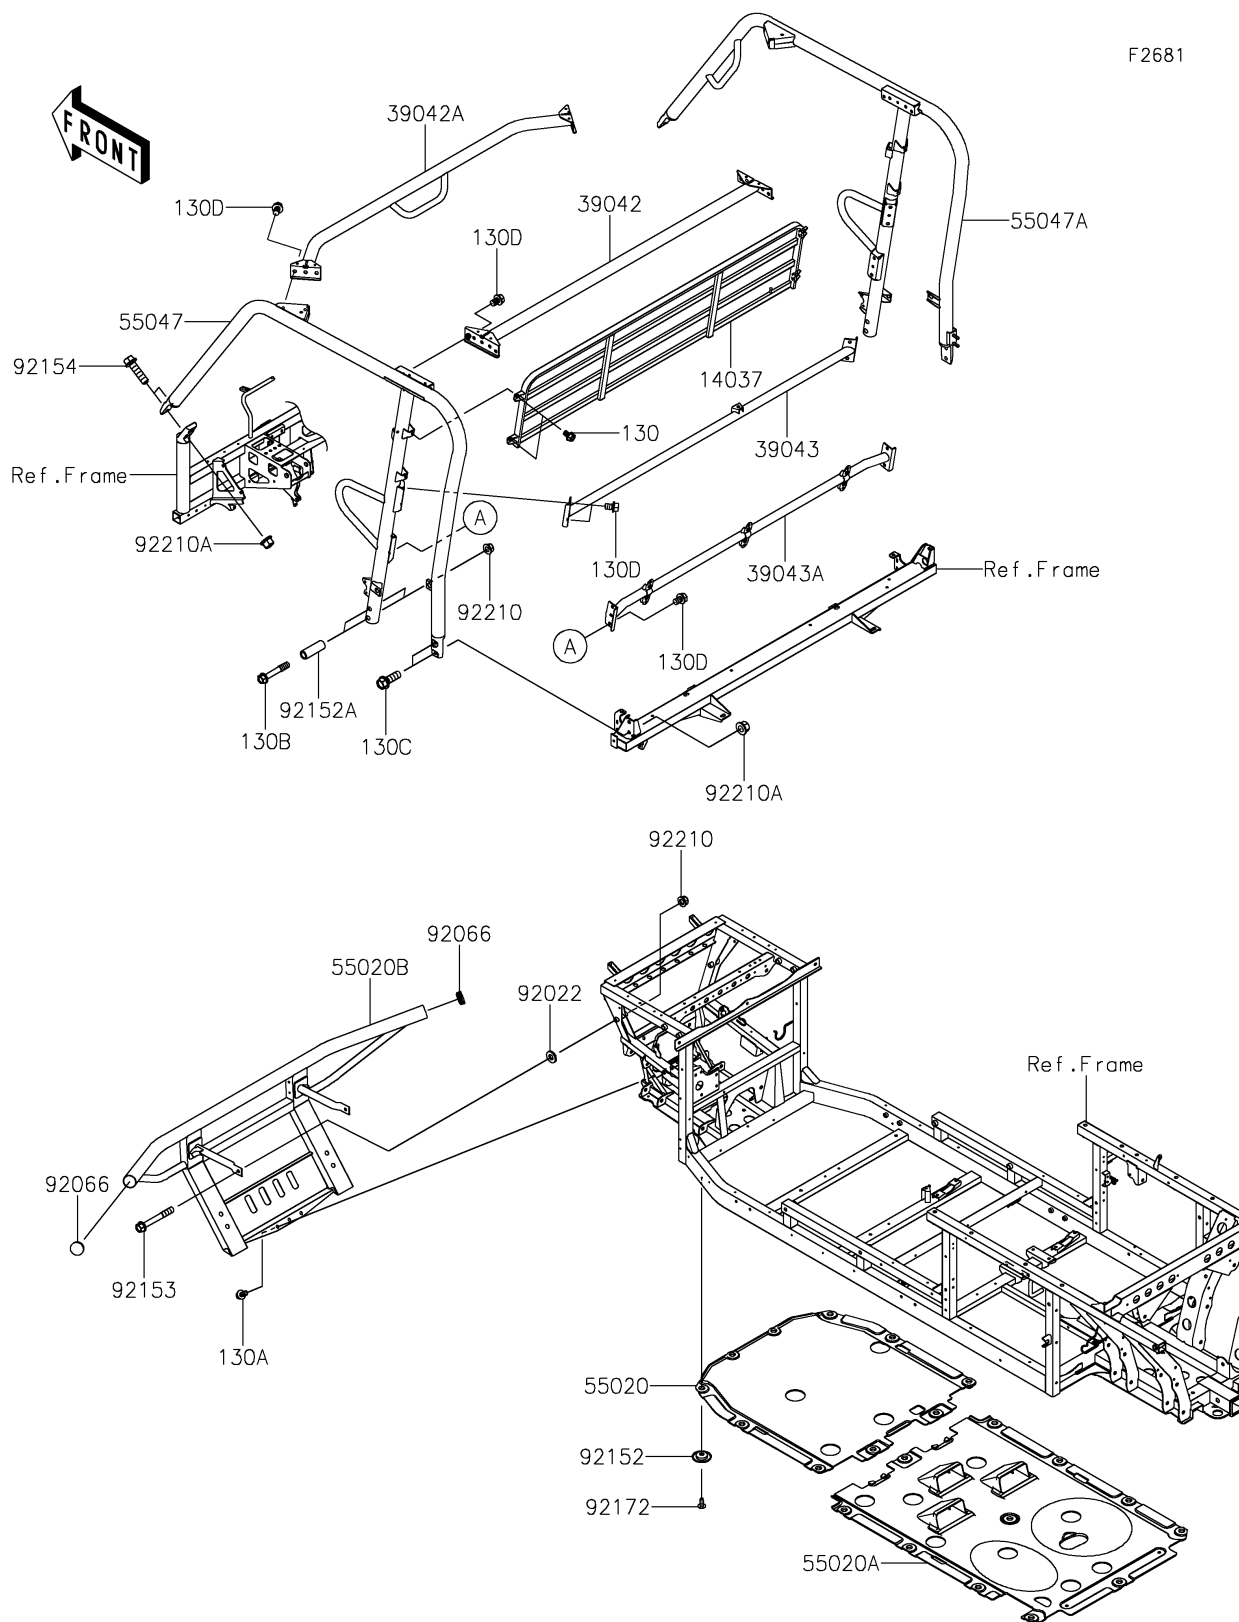

2026 MULE PRO-FX™ 1000 HD EDITION

Kawasaki
Let the Good Times Roll®

PARTS DIAGRAM

Guards/Cab Frame

2026 MULE PRO-FX™ 1000 HD EDITION

PARTS LIST

Guards/Cab Frame

ITEM NAME	PART NUMBER	QUANTITY
-----------	-------------	----------
