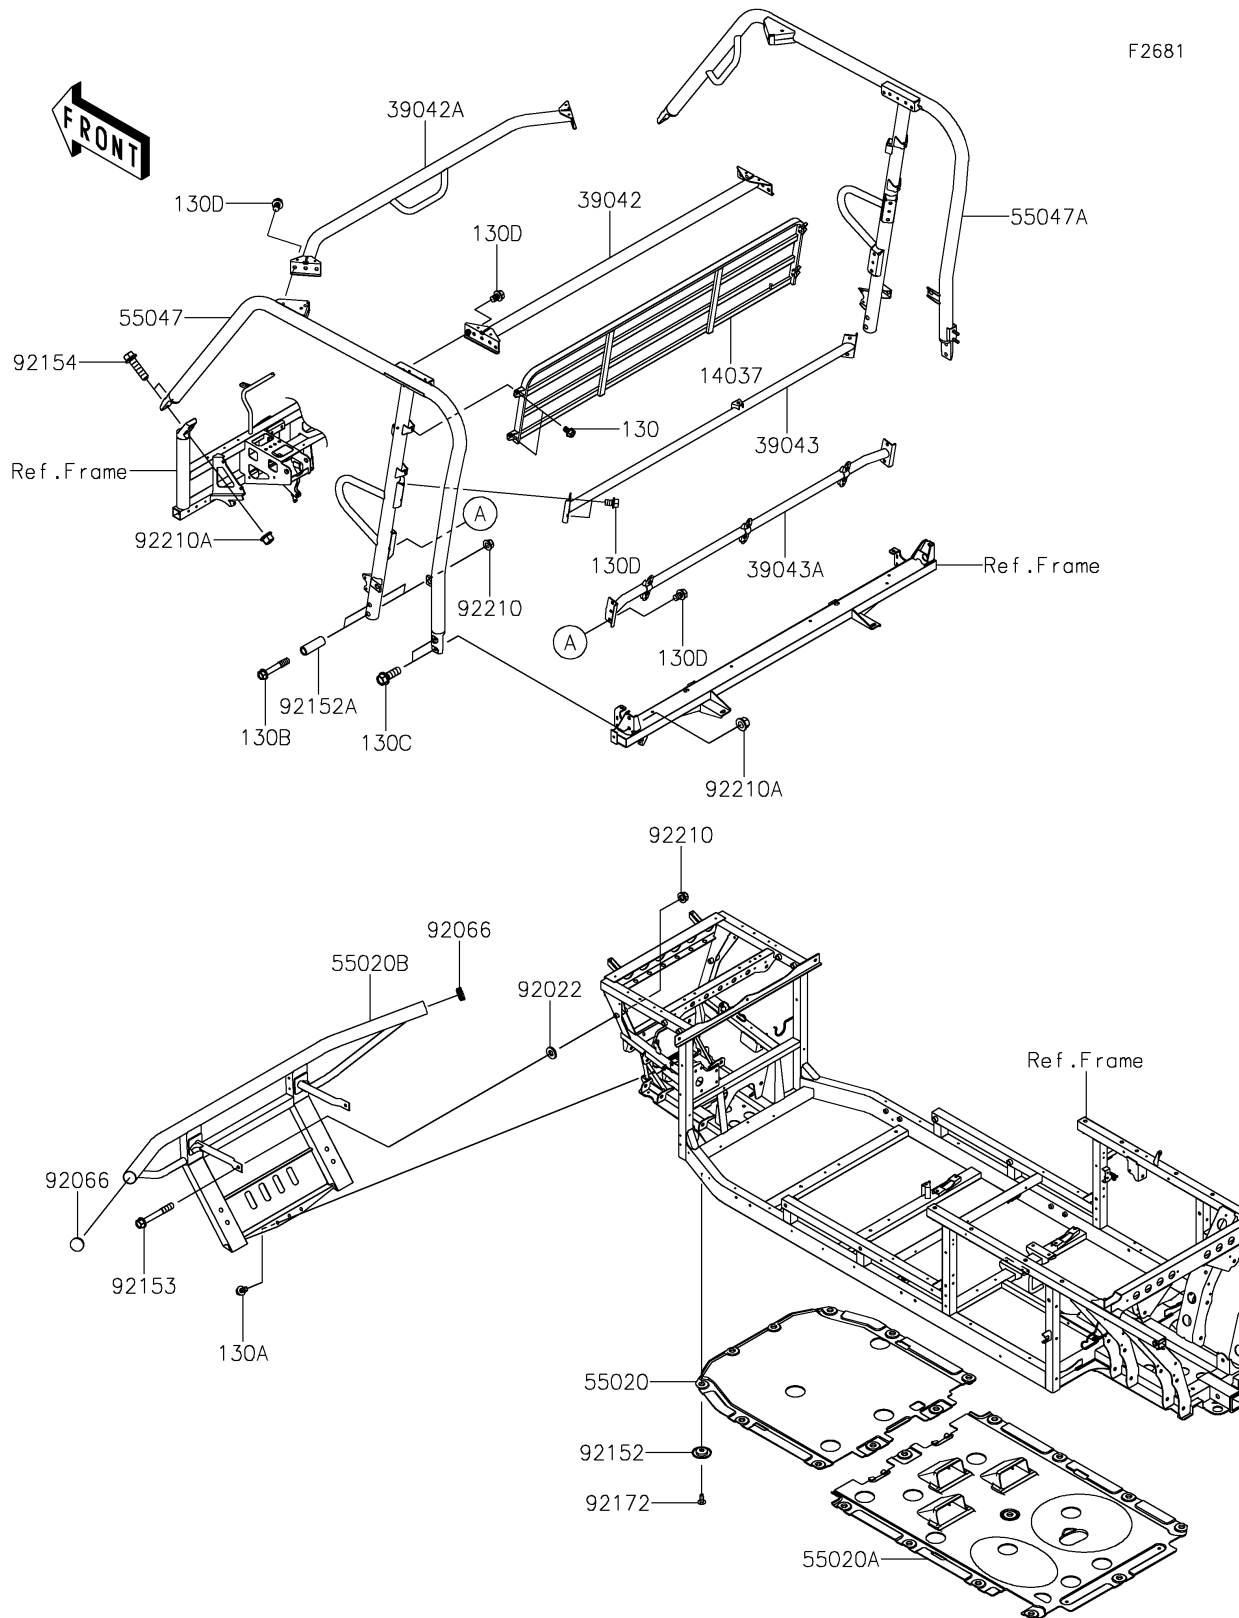

2025 MULE PRO-FX 1000 HD Edition

PARTS DIAGRAM

Guards/Cab Frame

2025 MULE PRO-FX 1000 HD Edition

PARTS LIST

Guards/Cab Frame

ITEM NAME	PART NUMBER	QUANTITY
-----------	-------------	----------
