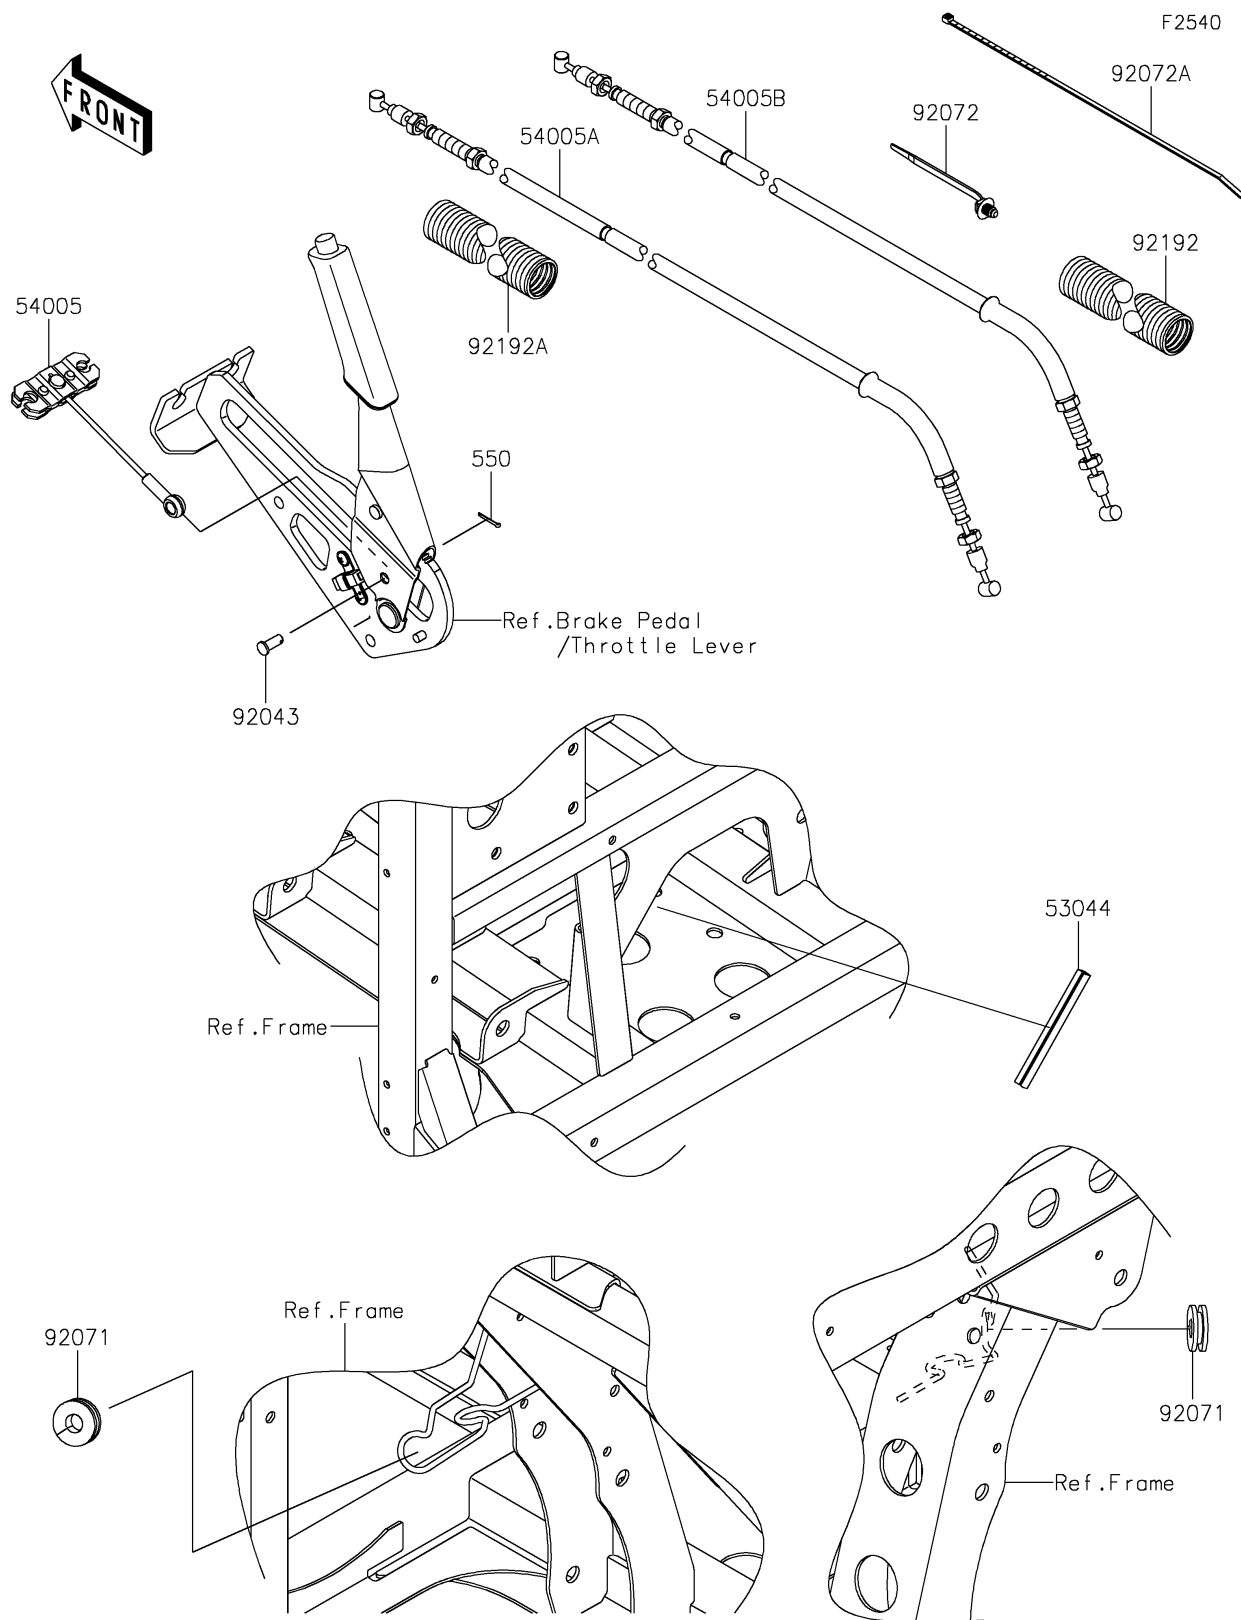

2026 MULE PRO-FX™ 1000 HD EDITION

Kawasaki
Let the Good Times Roll®

PARTS DIAGRAM

Cables

2026 MULE PRO-FX™ 1000 HD EDITION

Kawasaki
Let the Good Times Roll®

PARTS LIST

Cables

ITEM NAME	PART NUMBER	QUANTITY
-----------	-------------	----------
