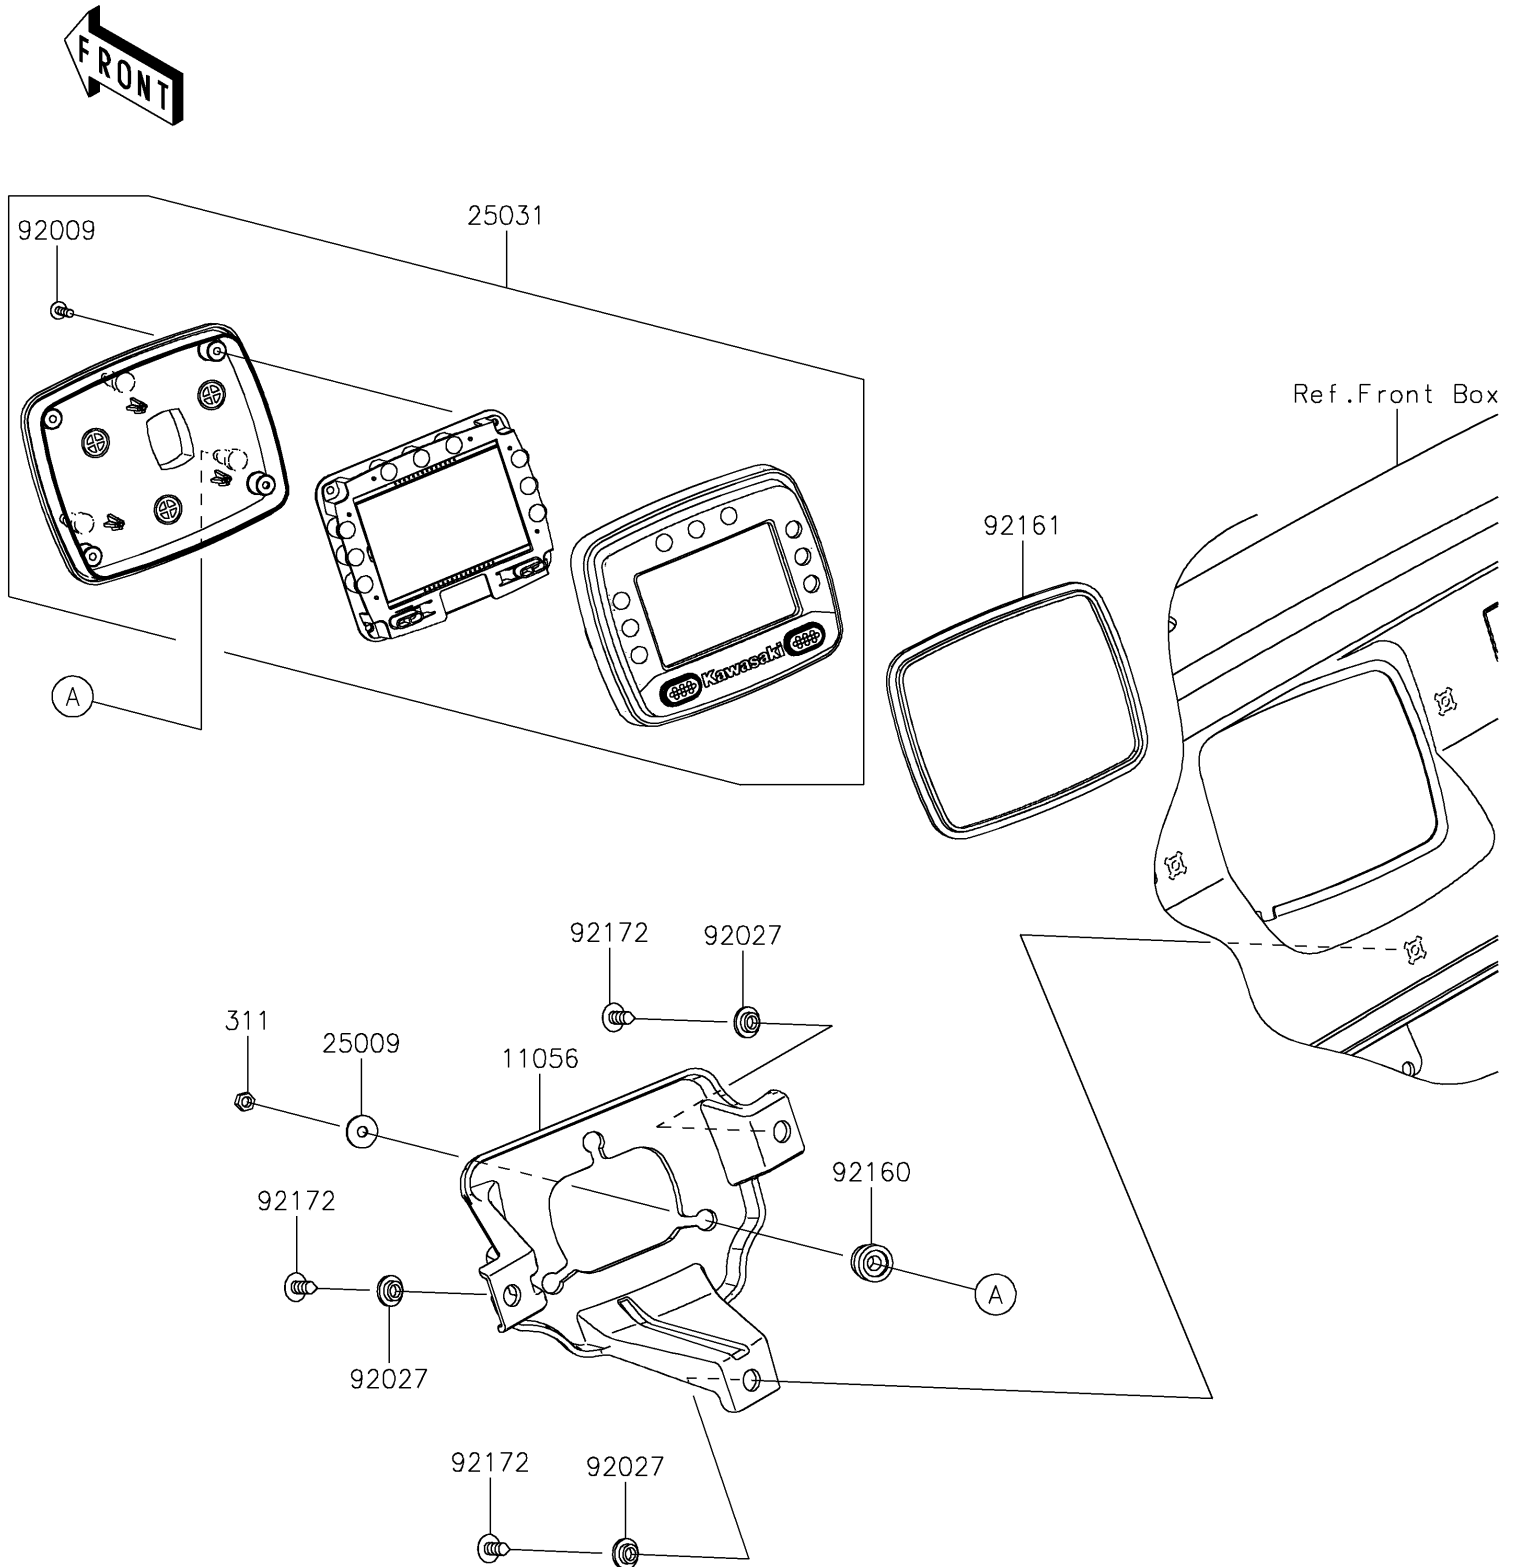

2026 MULE PRO-FX™ 1000 HD EDITION

PARTS DIAGRAM

Meter(s)

F2530

2026 MULE PRO-FX™ 1000 HD EDITION

PARTS LIST

Meter(s)

ITEM NAME

PART NUMBER

QUANTITY
