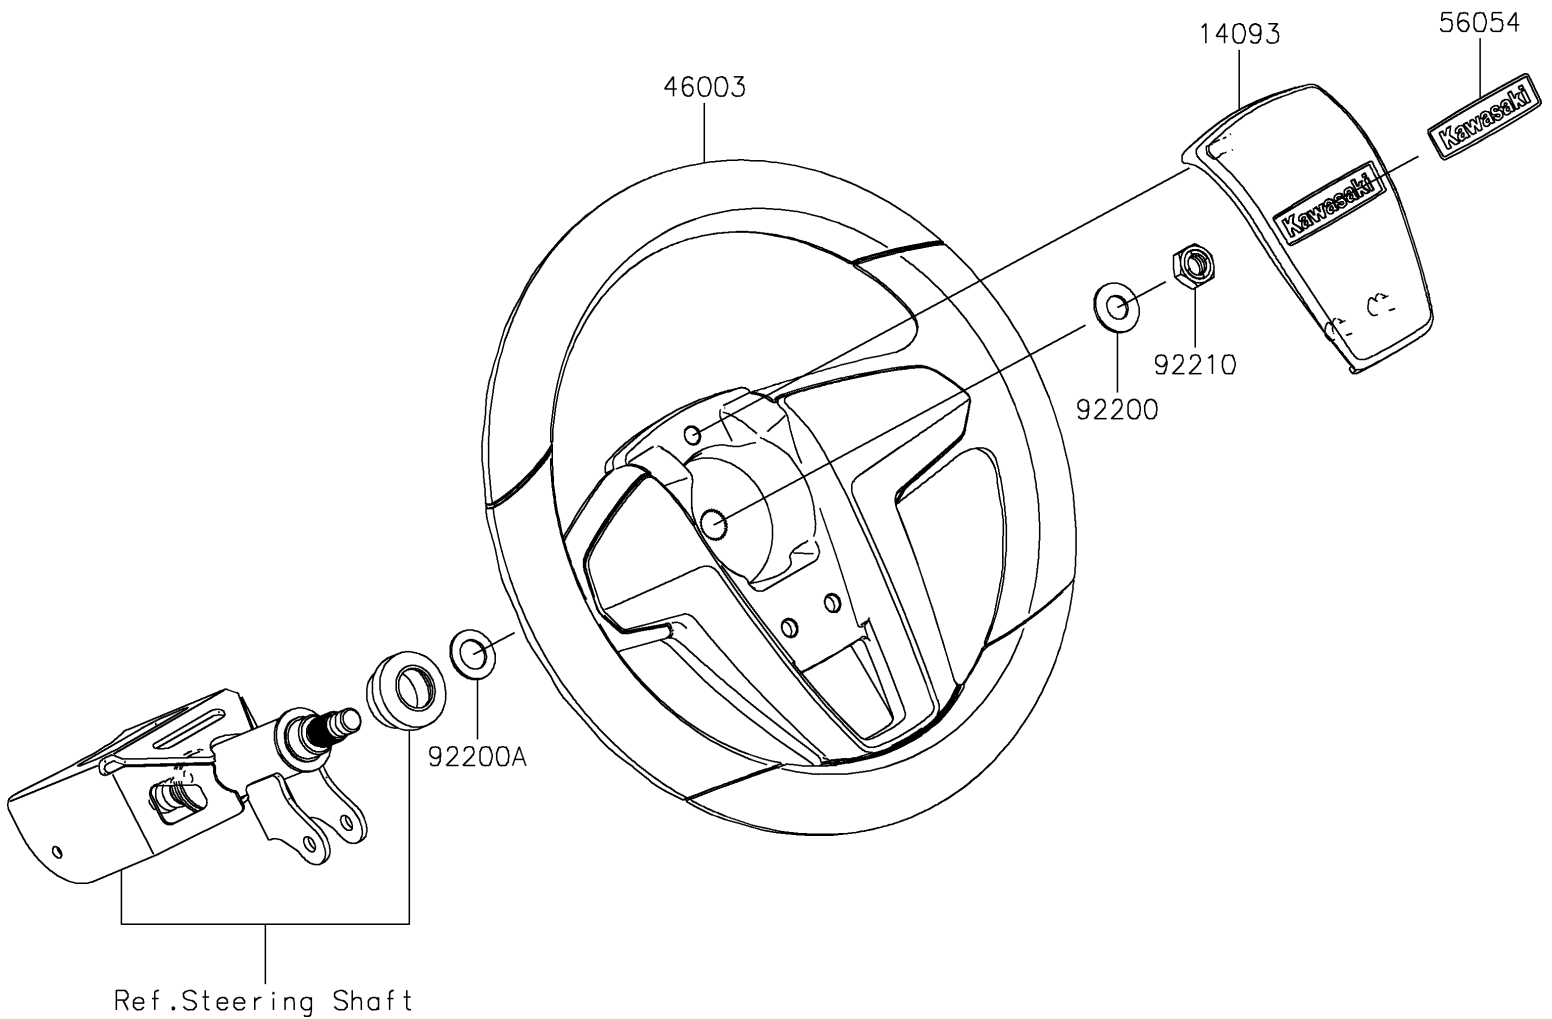

2026 MULE PRO-FX™ 1000 HD EDITION

PARTS DIAGRAM

Steering Wheel

F2311

2026 MULE PRO-FX™ 1000 HD EDITION

PARTS LIST

Steering Wheel

ITEM NAME	PART NUMBER	QUANTITY
-----------	-------------	----------
