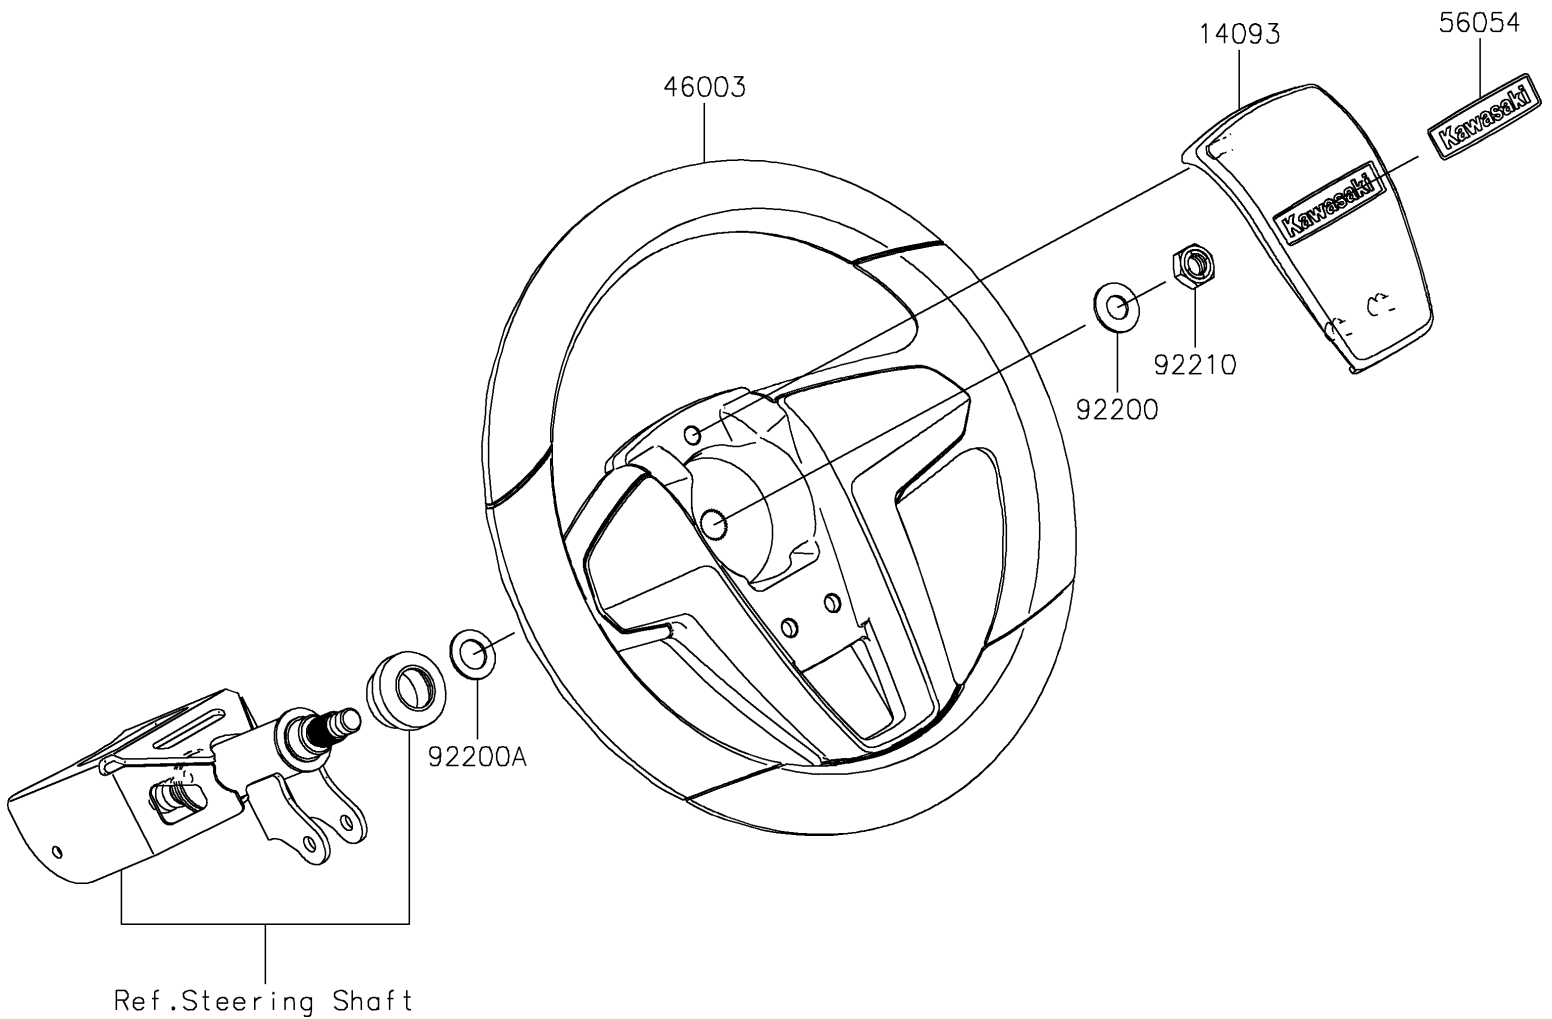

2025 MULE PRO-FX 1000 HD Edition

PARTS DIAGRAM

Steering Wheel

F2311

2025 MULE PRO-FX 1000 HD Edition

PARTS LIST

Steering Wheel

ITEM NAME	PART NUMBER	QUANTITY
-----------	-------------	----------
