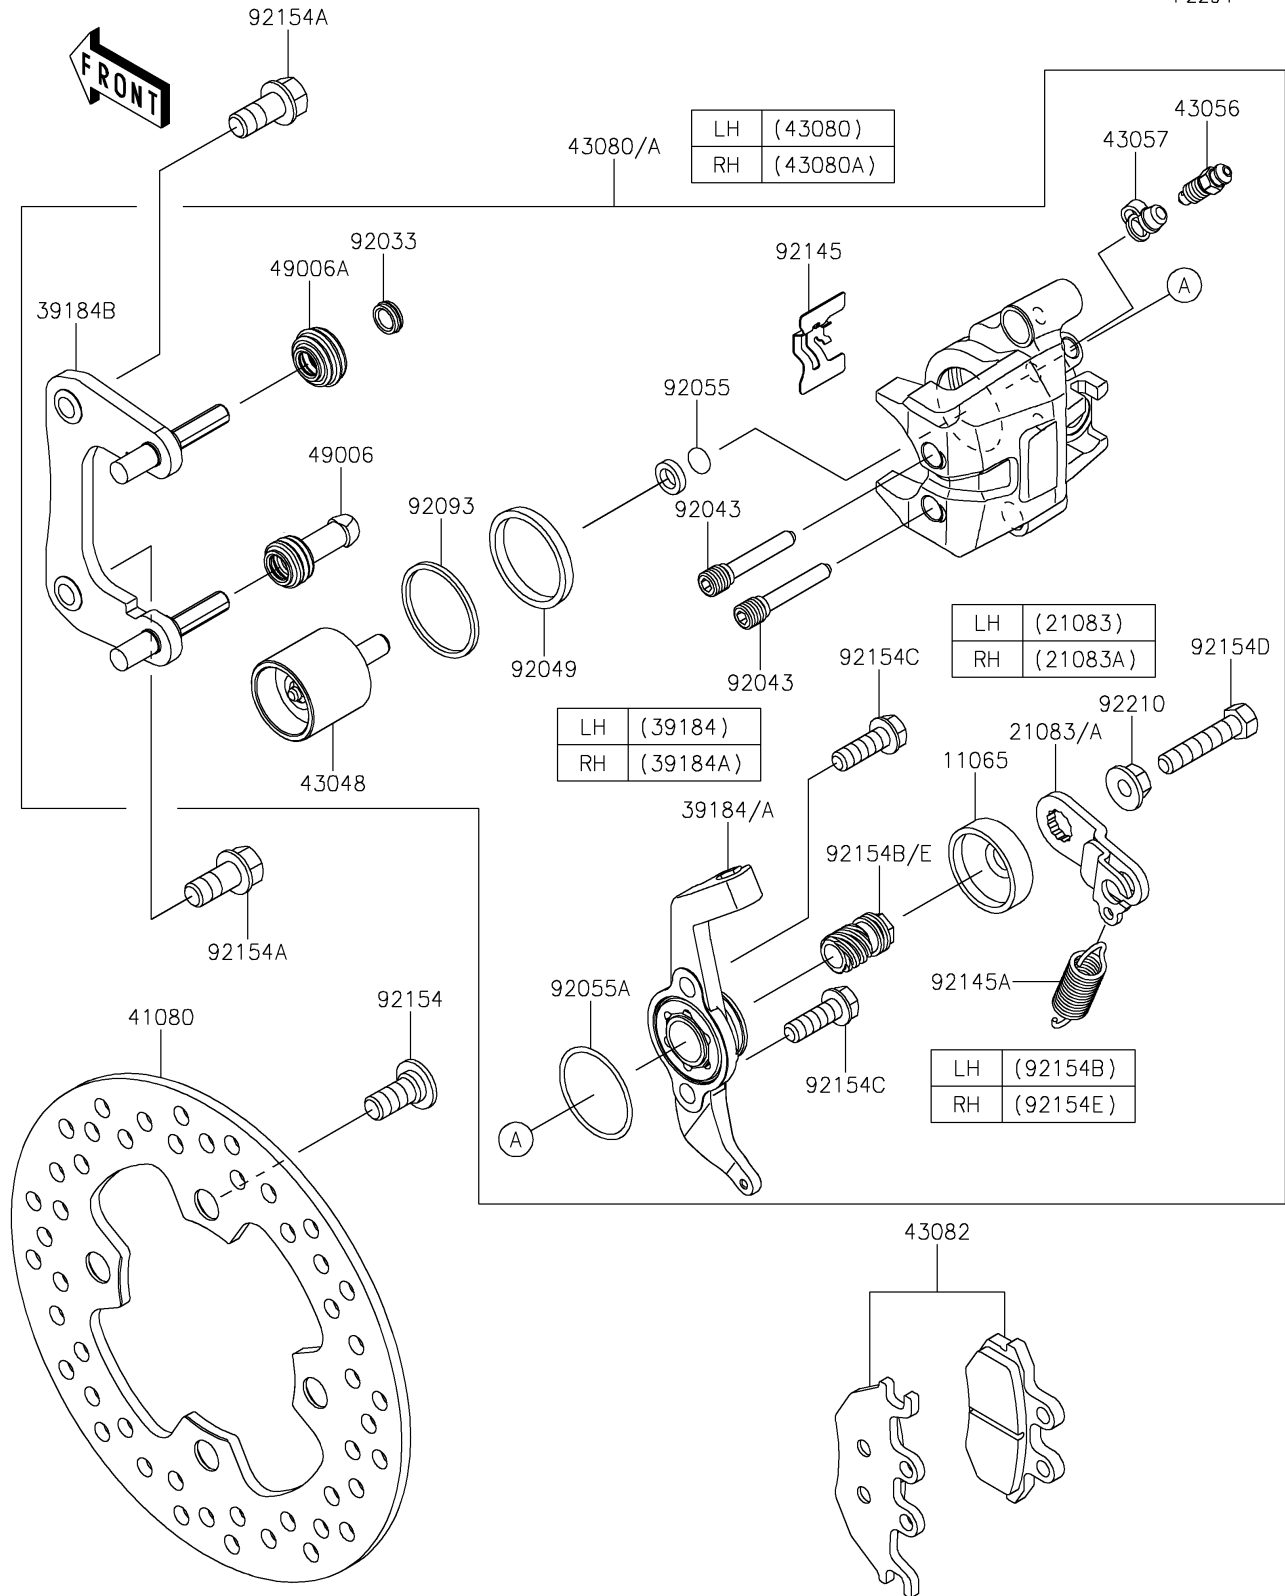

2026 MULE PRO-FX™ 1000 HD EDITION

PARTS DIAGRAM

Rear Brake

F2294

2026 MULE PRO-FX™ 1000 HD EDITION

PARTS LIST

Rear Brake

ITEM NAME	PART NUMBER	QUANTITY
-----------	-------------	----------
