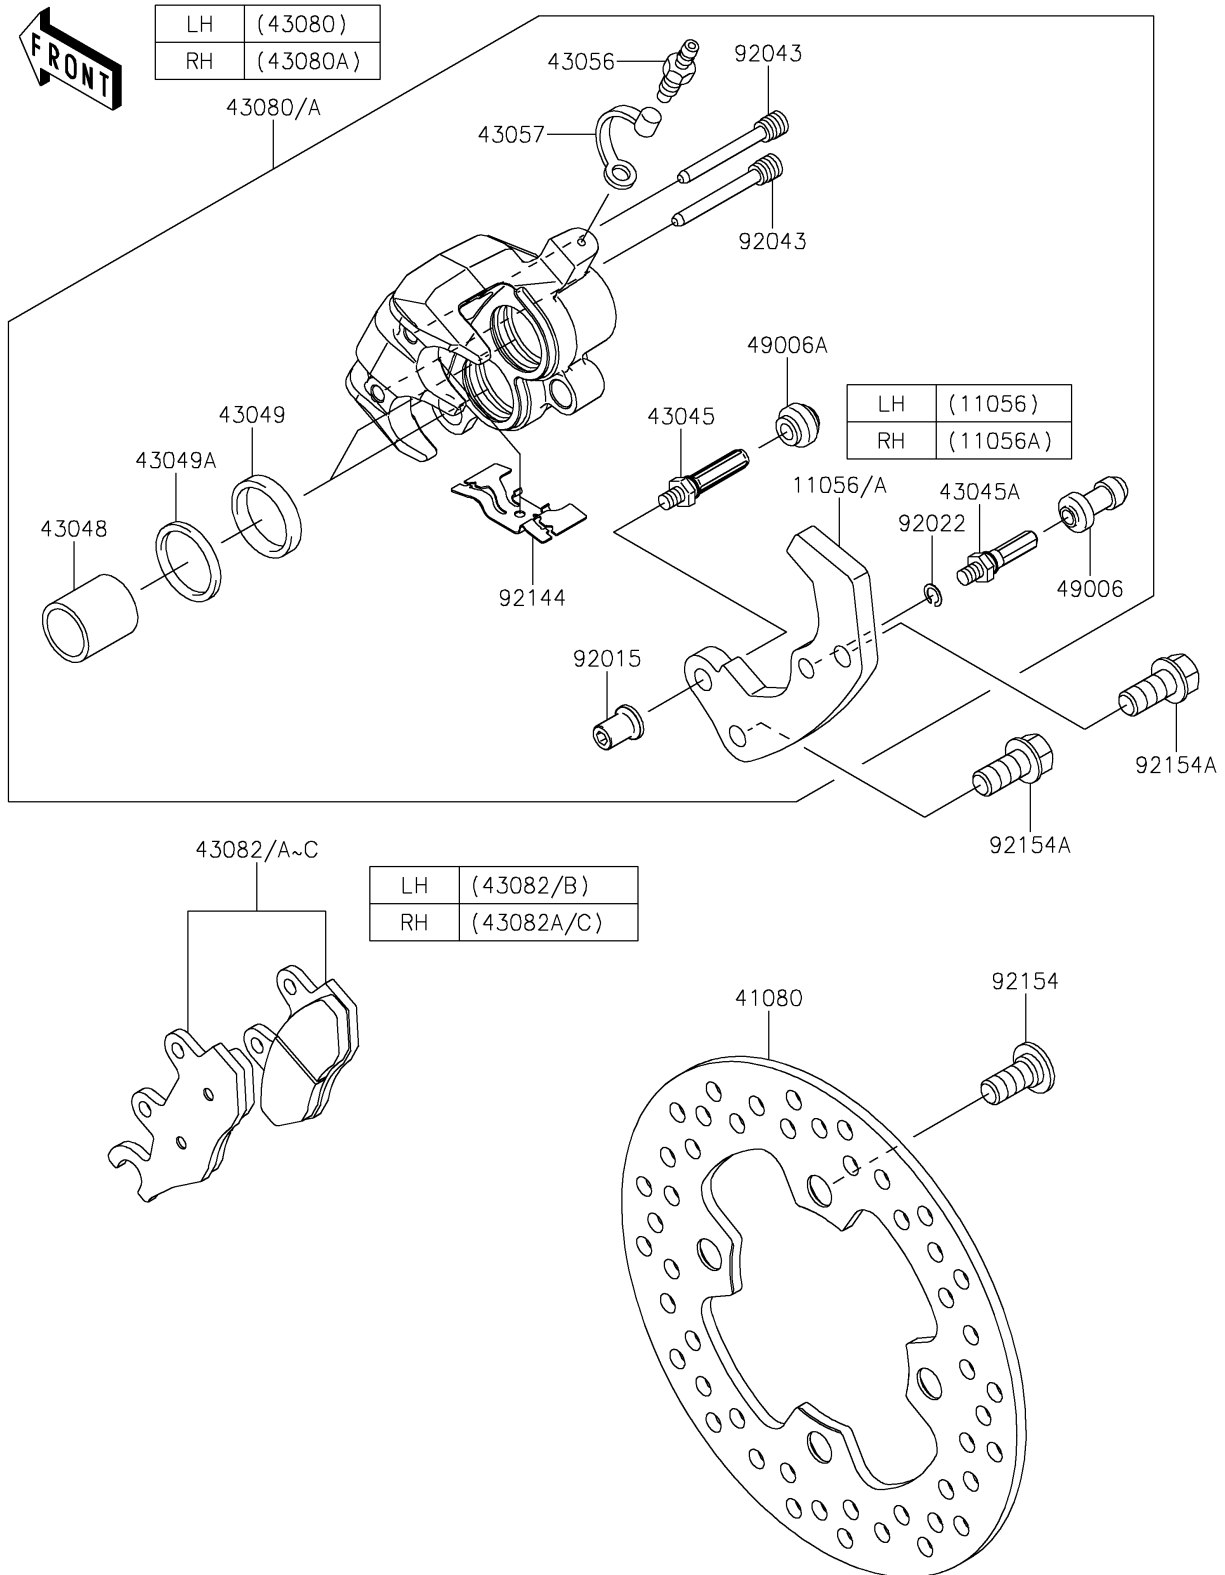

2026 MULE PRO-FX™ 1000 HD EDITION

PARTS DIAGRAM

Front Brake

F2292

2026 MULE PRO-FX™ 1000 HD EDITION

PARTS LIST

Front Brake

ITEM NAME	PART NUMBER	QUANTITY
-----------	-------------	----------
