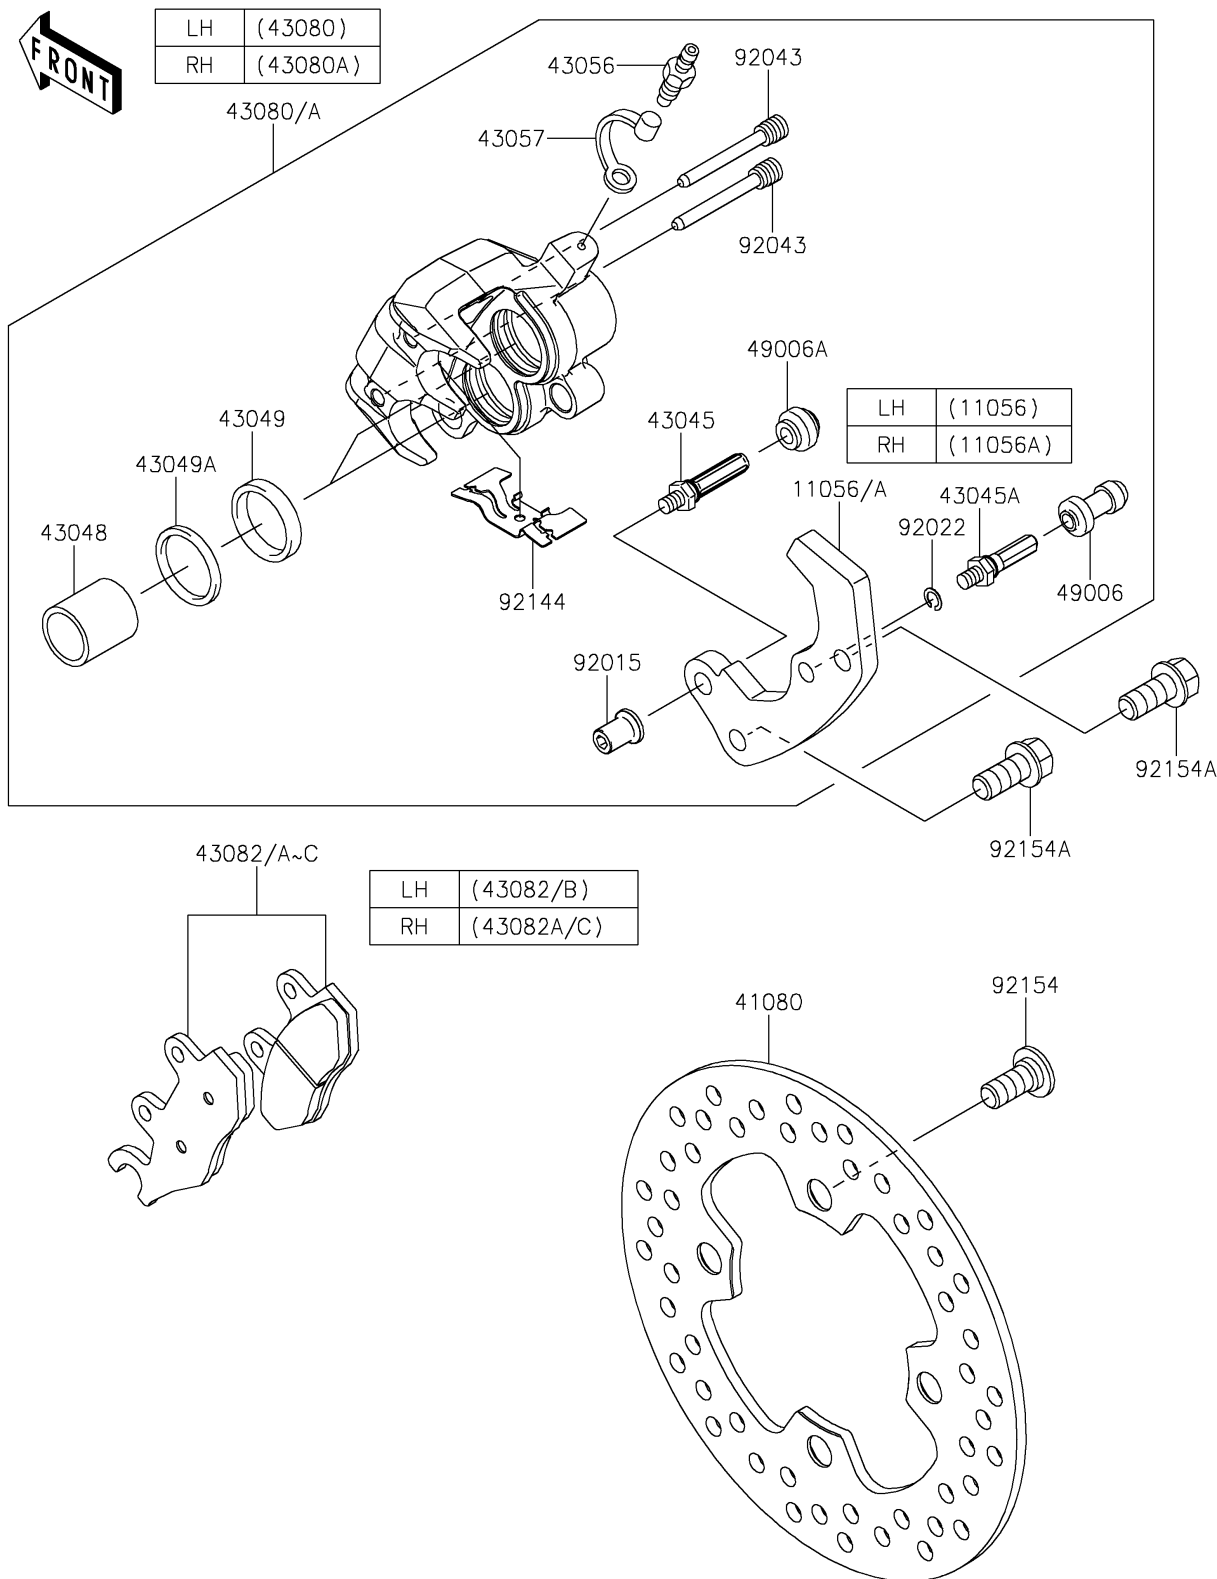

2025 MULE PRO-FX 1000 HD Edition

PARTS DIAGRAM

Front Brake

F2292

2025 MULE PRO-FX 1000 HD Edition

PARTS LIST

Front Brake

ITEM NAME	PART NUMBER	QUANTITY
-----------	-------------	----------
