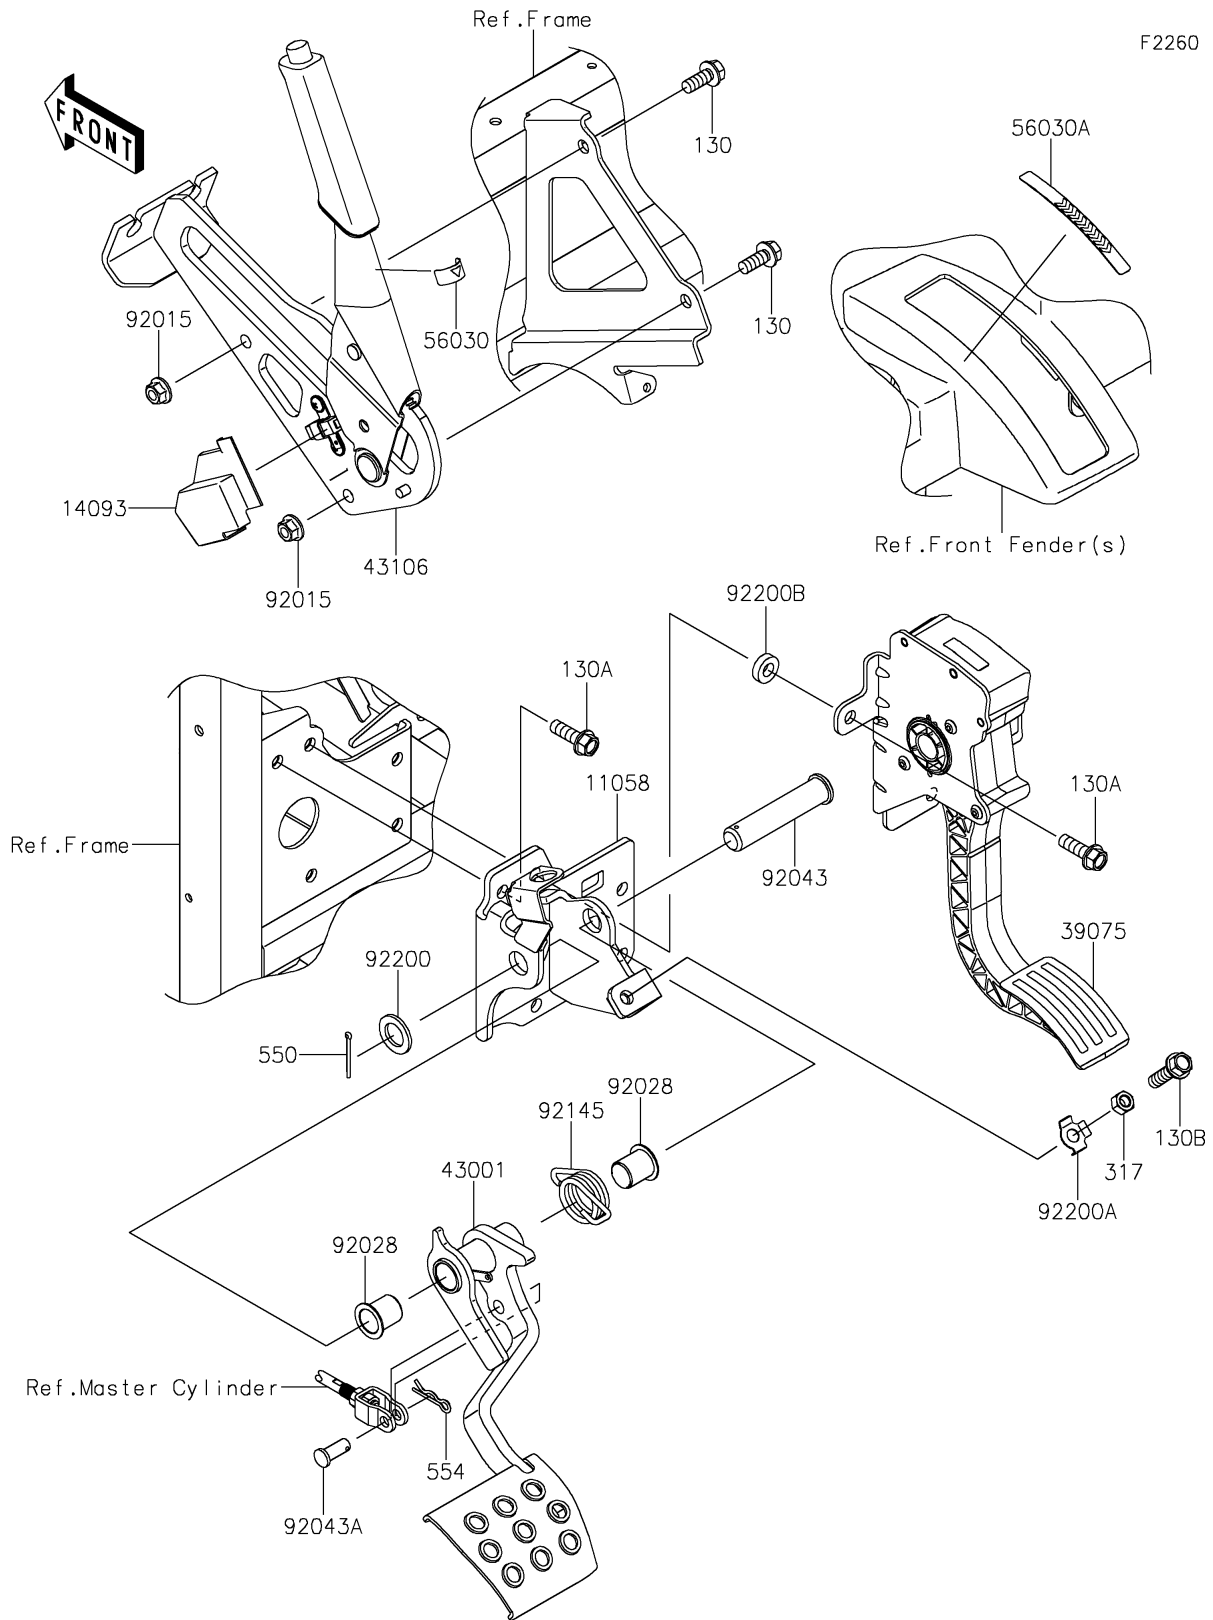

2025 MULE PRO-FX 1000 HD Edition

PARTS DIAGRAM

Brake Pedal/Throttle Lever

2025 MULE PRO-FX 1000 HD Edition

PARTS LIST

Brake Pedal/Throttle Lever

ITEM NAME	PART NUMBER	QUANTITY
-----------	-------------	----------
