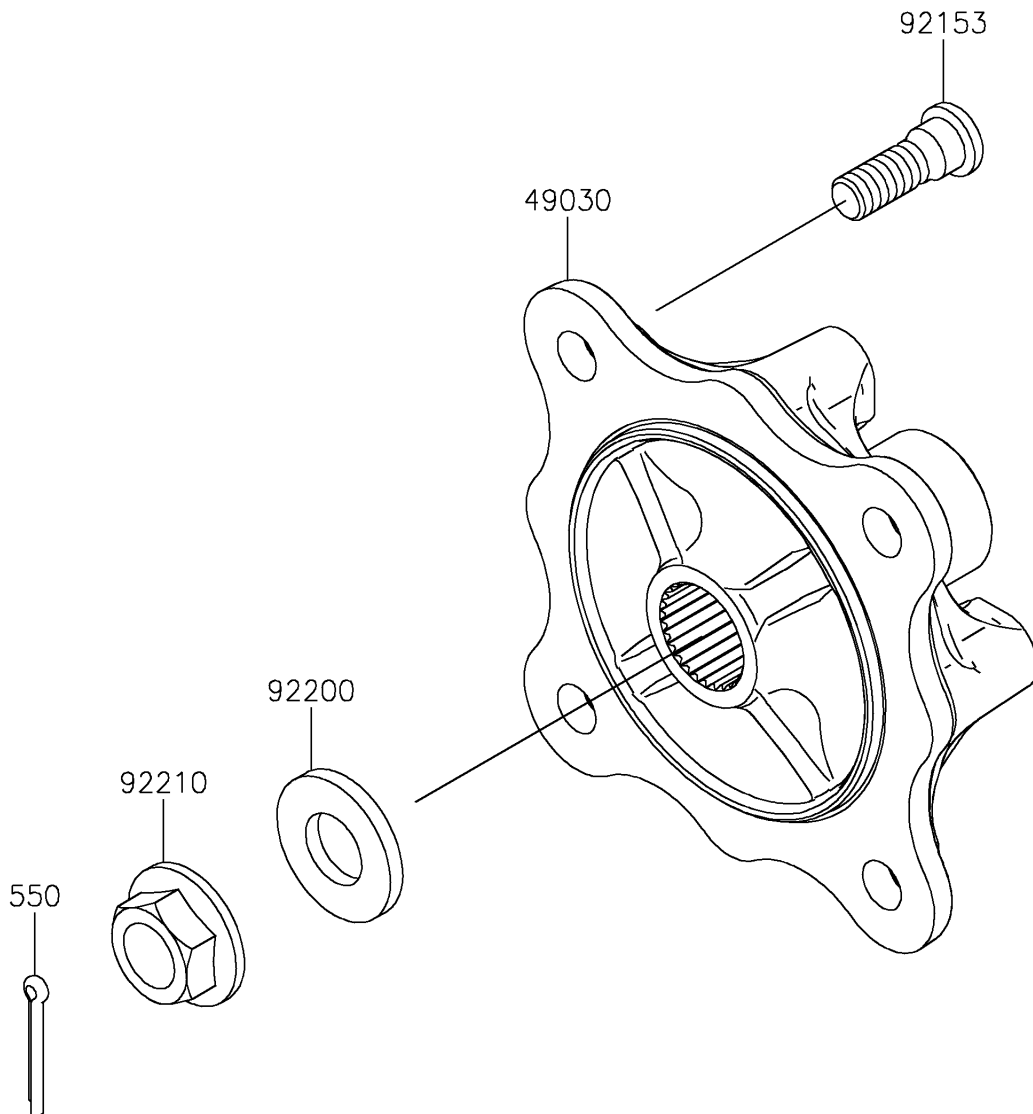

2026 MULE PRO-FX™ 1000 HD EDITION

Kawasaki
Let the Good Times Roll®

PARTS DIAGRAM

Rear Hubs/Brakes

F2240

2026 MULE PRO-FX™ 1000 HD EDITION

PARTS LIST

Rear Hubs/Brakes

ITEM NAME	PART NUMBER	QUANTITY
-----------	-------------	----------
