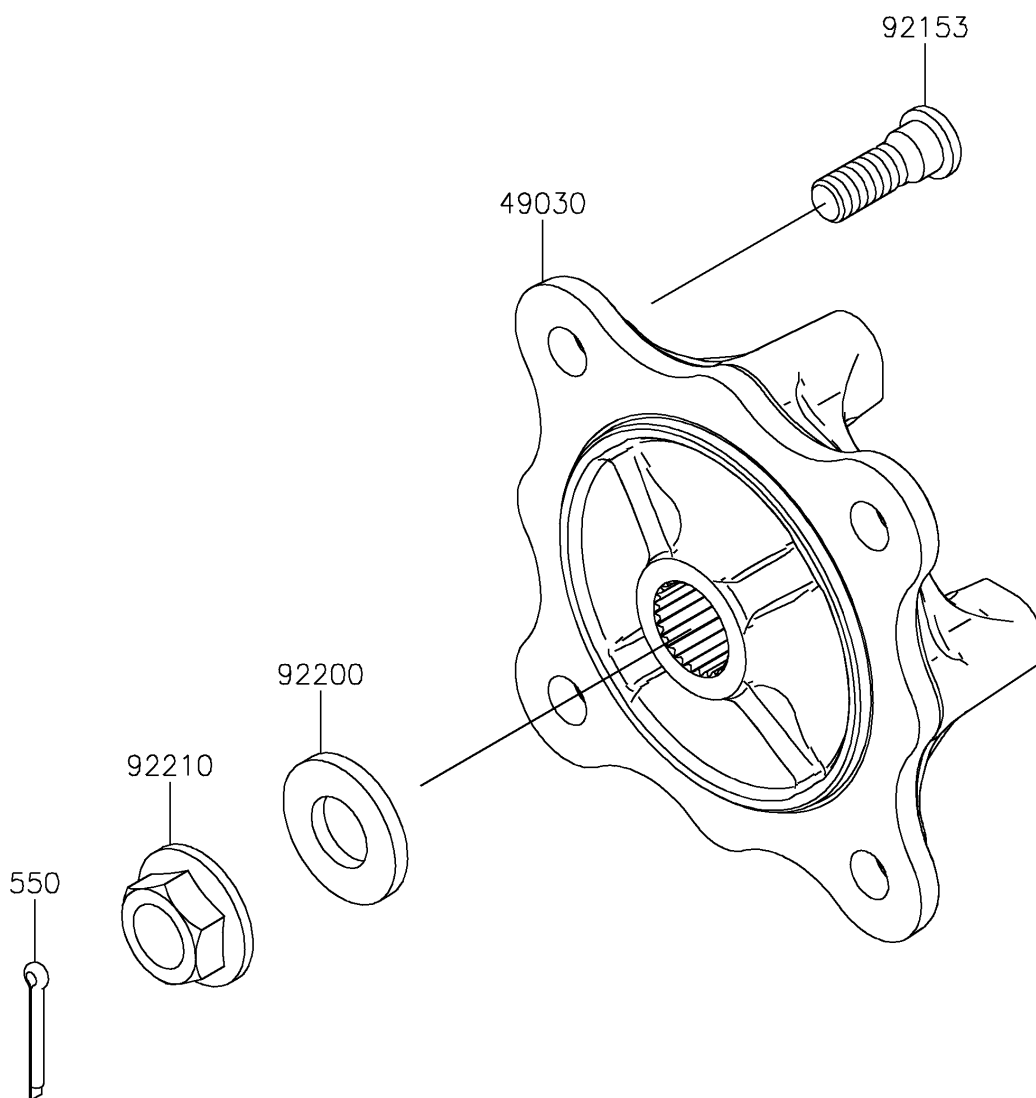

2026 MULE PRO-FX™ 1000 HD EDITION

Kawasaki
Let the Good Times Roll®

PARTS DIAGRAM

Front Hubs/Brakes

F2230

2026 MULE PRO-FX™ 1000 HD EDITION

PARTS LIST

Front Hubs/Brakes

ITEM NAME	PART NUMBER	QUANTITY
-----------	-------------	----------
