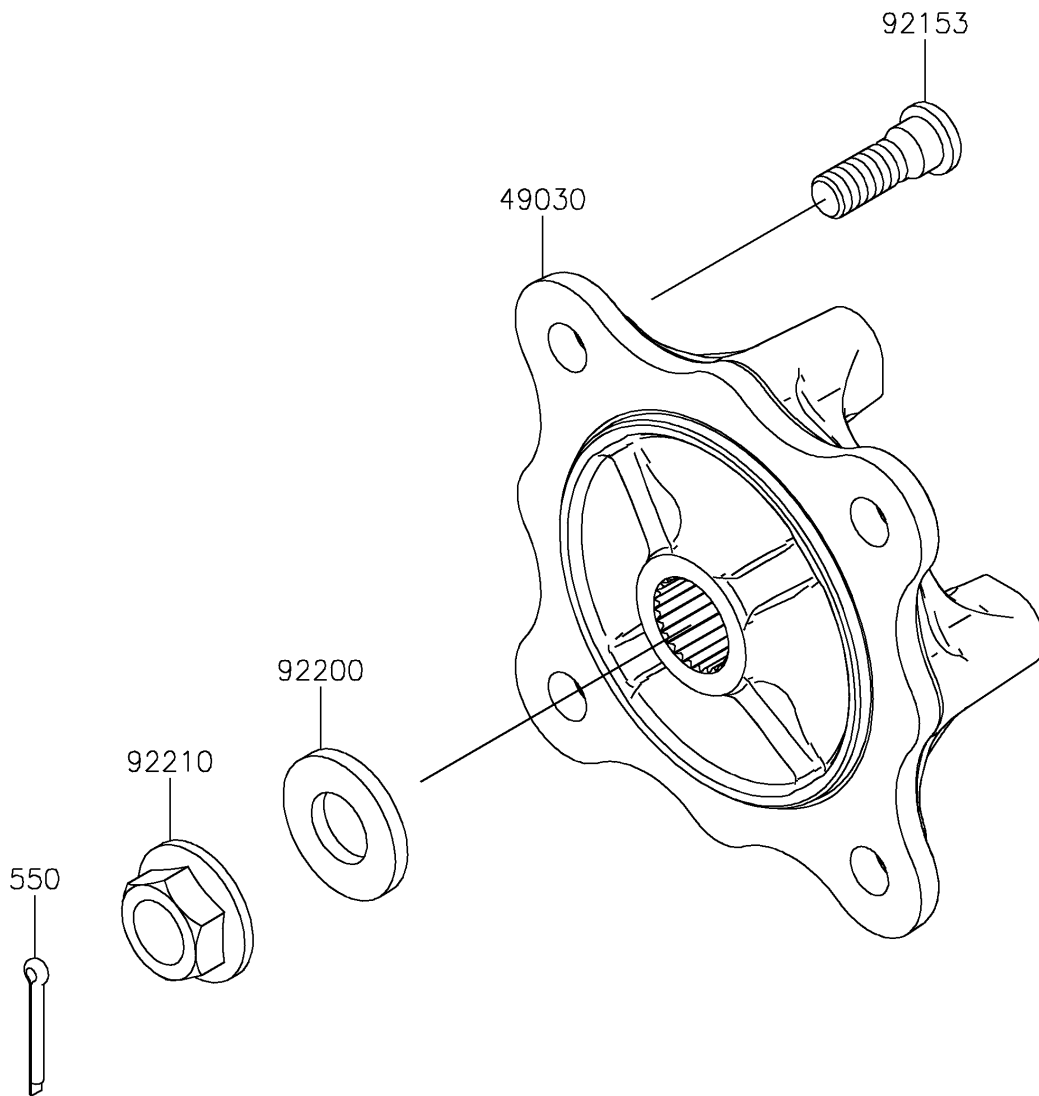

2025 MULE PRO-FX 1000 HD Edition

PARTS DIAGRAM Front Hubs/Brakes

F2230

2025 MULE PRO-FX 1000 HD Edition

PARTS LIST Front Hubs/Brakes

ITEM NAME	PART NUMBER	QUANTITY
-----------	-------------	----------
